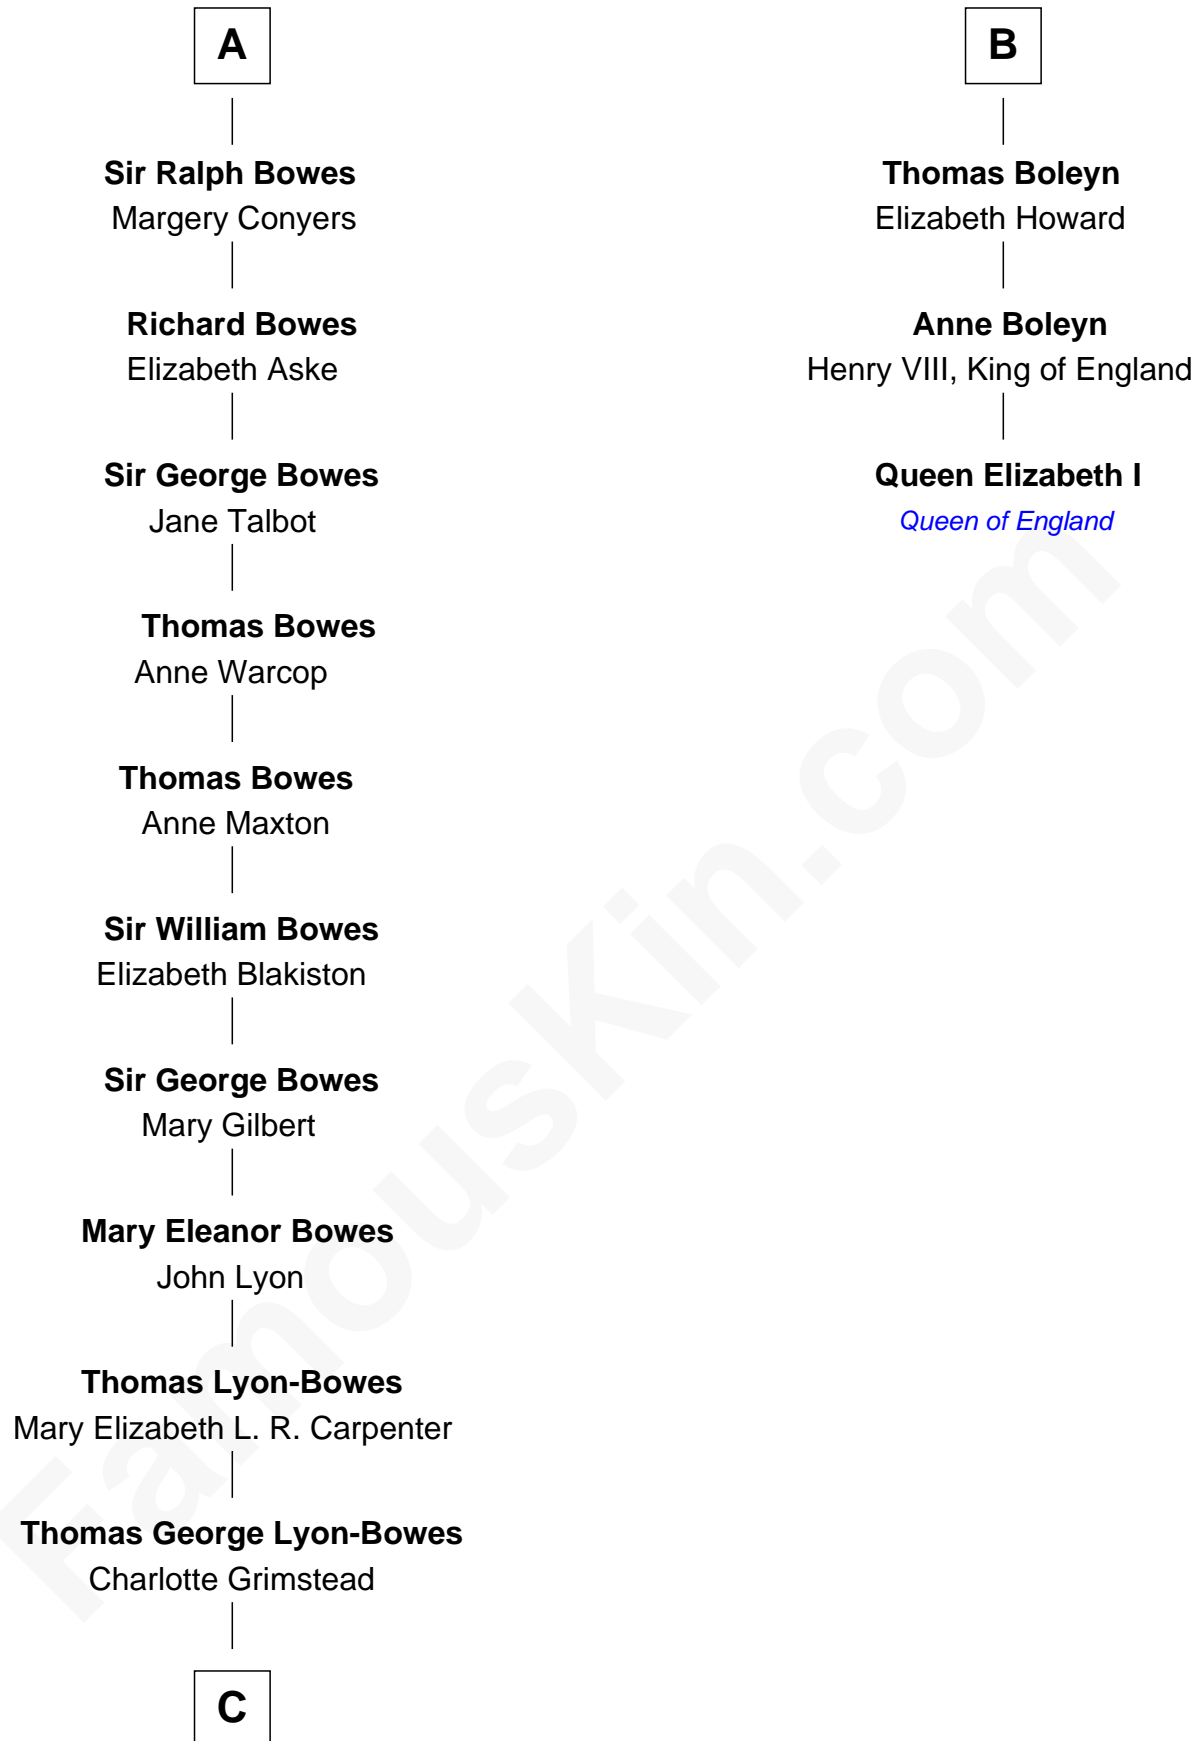

FamousKin.com Relationship Chart of

Queen Elizabeth II

Queen of the United Kingdom

9th cousin 11 times removed of

Queen Elizabeth I

Queen of England

Sir William de Beauchamp

Isabel Mauduit

C

—
Claude Bowes-Lyon

Frances Dora Smith

—
Claude George Bowes-Lyon

Cecilia Nina Cavendish-Bentinck

—
Elizabeth Bowes-Lyon

George VI, King of the United Kingdom

—
Queen Elizabeth II