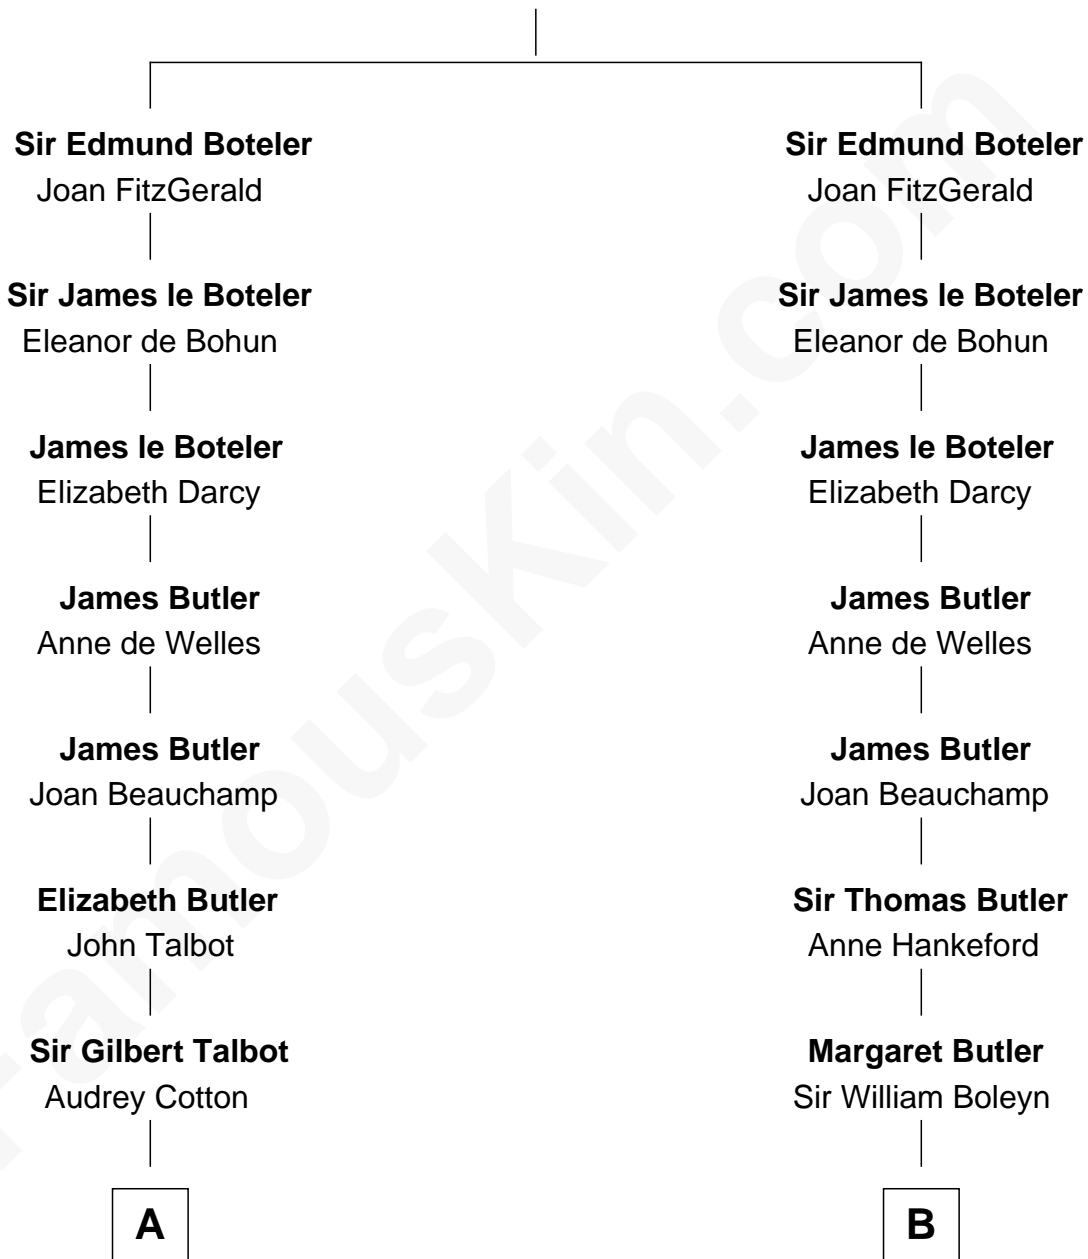

FamousKin.com Relationship Chart of

Queen Elizabeth II

Queen of the United Kingdom

9th cousin 11 times removed of

Queen Elizabeth I

Queen of England

Thebaud le Boteler

Joan FitzJohn

C

—
Claude Bowes-Lyon

Frances Dora Smith

—
Claude George Bowes-Lyon

Cecilia Nina Cavendish-Bentinck

—
Elizabeth Bowes-Lyon

George VI, King of the United Kingdom

—
Queen Elizabeth II

Queen of the United Kingdom