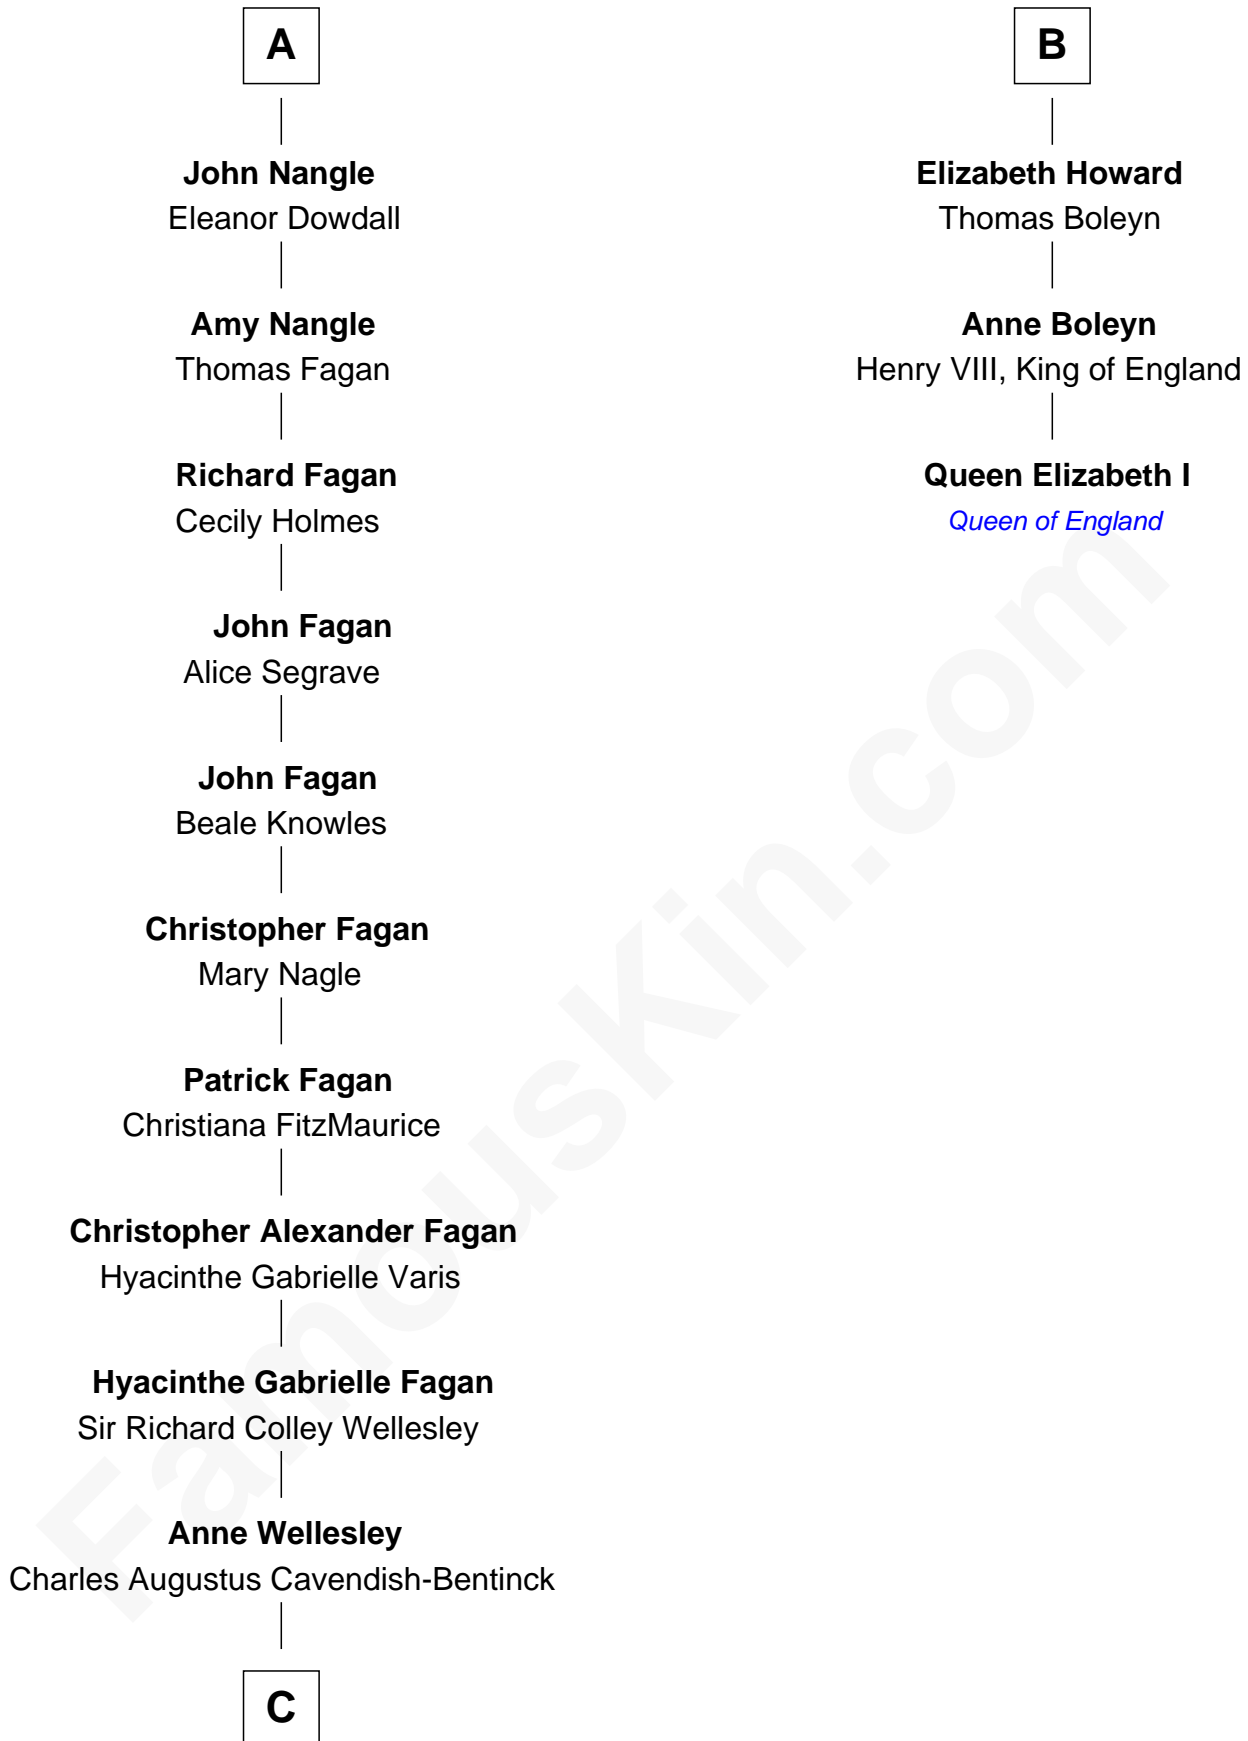

# FamousKin.com Relationship Chart of

**Queen Elizabeth II**

*Queen of the United Kingdom*

9th cousin 11 times removed of

**Queen Elizabeth I**

*Queen of England*

**Sir Roger de Mowbray**

Roese de Clare

Aline de Braiose

**John de Mowbray**

Joan of Lancaster

**John de Mowbray**

Elizabeth de Segrave

**Sir Thomas Mowbray**

Elizabeth Fitzalan

**Margaret Mowbray**

Sir Robert Howard

**Sir John Howard**

Katherine Moleyns

**Sir Thomas Howard**

Elizabeth Tilney

**B**

**C**

**Rev. Charles William Cavendish-Bentinck**

Caroline Louisa Burnaby

**Cecilia Nina Cavendish-Bentinck**

Claude George Bowes-Lyon

**Elizabeth Bowes-Lyon**

George VI, King of the United Kingdom

**Queen Elizabeth II**

*Queen of the United Kingdom*

FamousKin.com