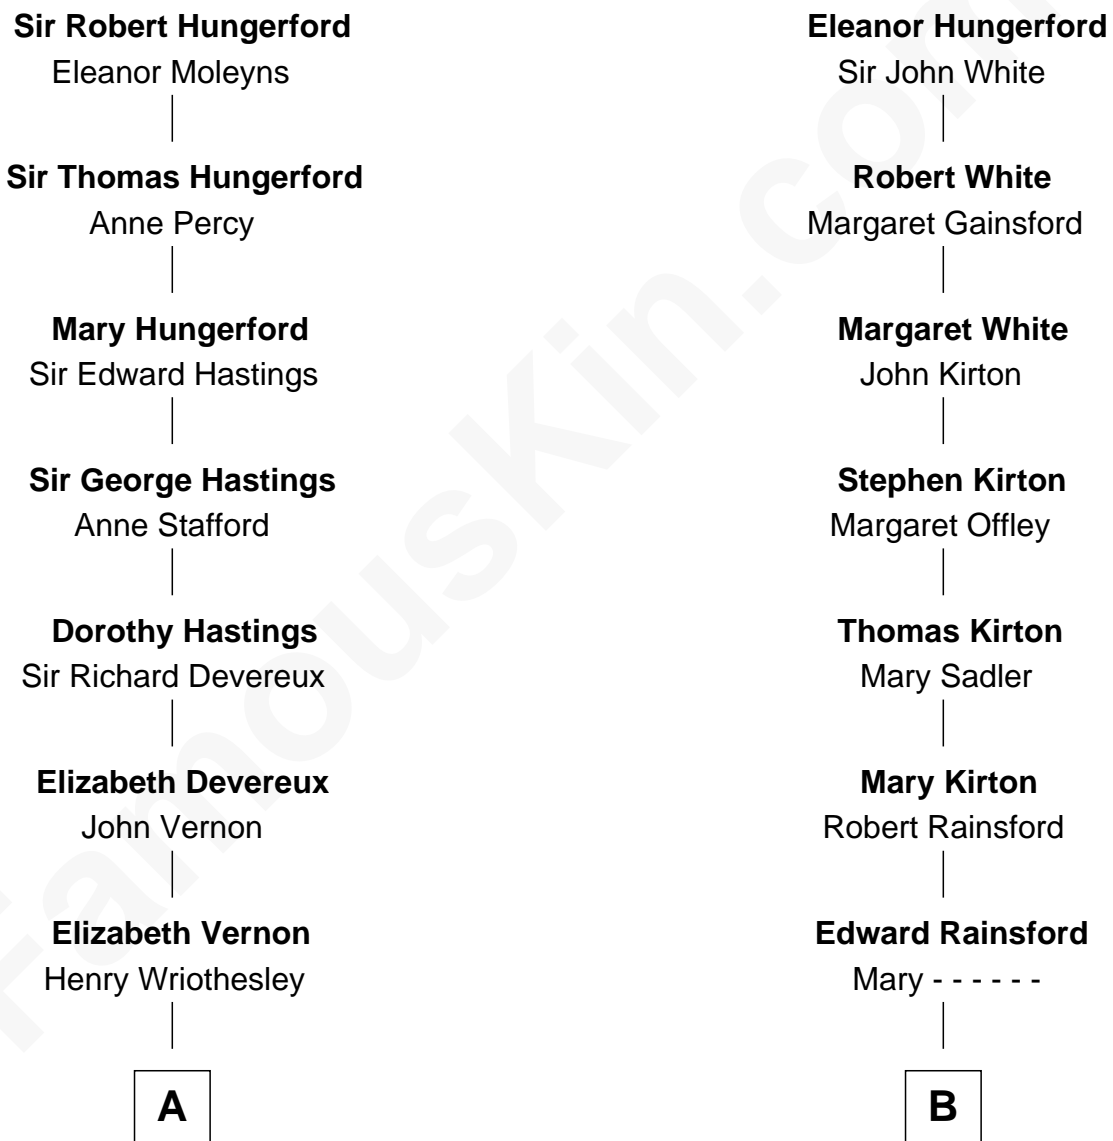

FamousKin.com Relationship Chart of

Queen Elizabeth II

Queen of the United Kingdom

13th cousin 4 times removed of

Sir Charles Tupper

6th Prime Minister of Canada

Sir Robert Hungerford

Margaret Botreaux

A

Thomas Wriothesley
Rachel Massüe de Ruvigny

Rachel Wriothesley
William Russell

Rachel Russell
Sir William Cavendish

Sir William Cavendish
Catherine Hoskins

Sir William Cavendish
Charlotte Elizabeth Boyle