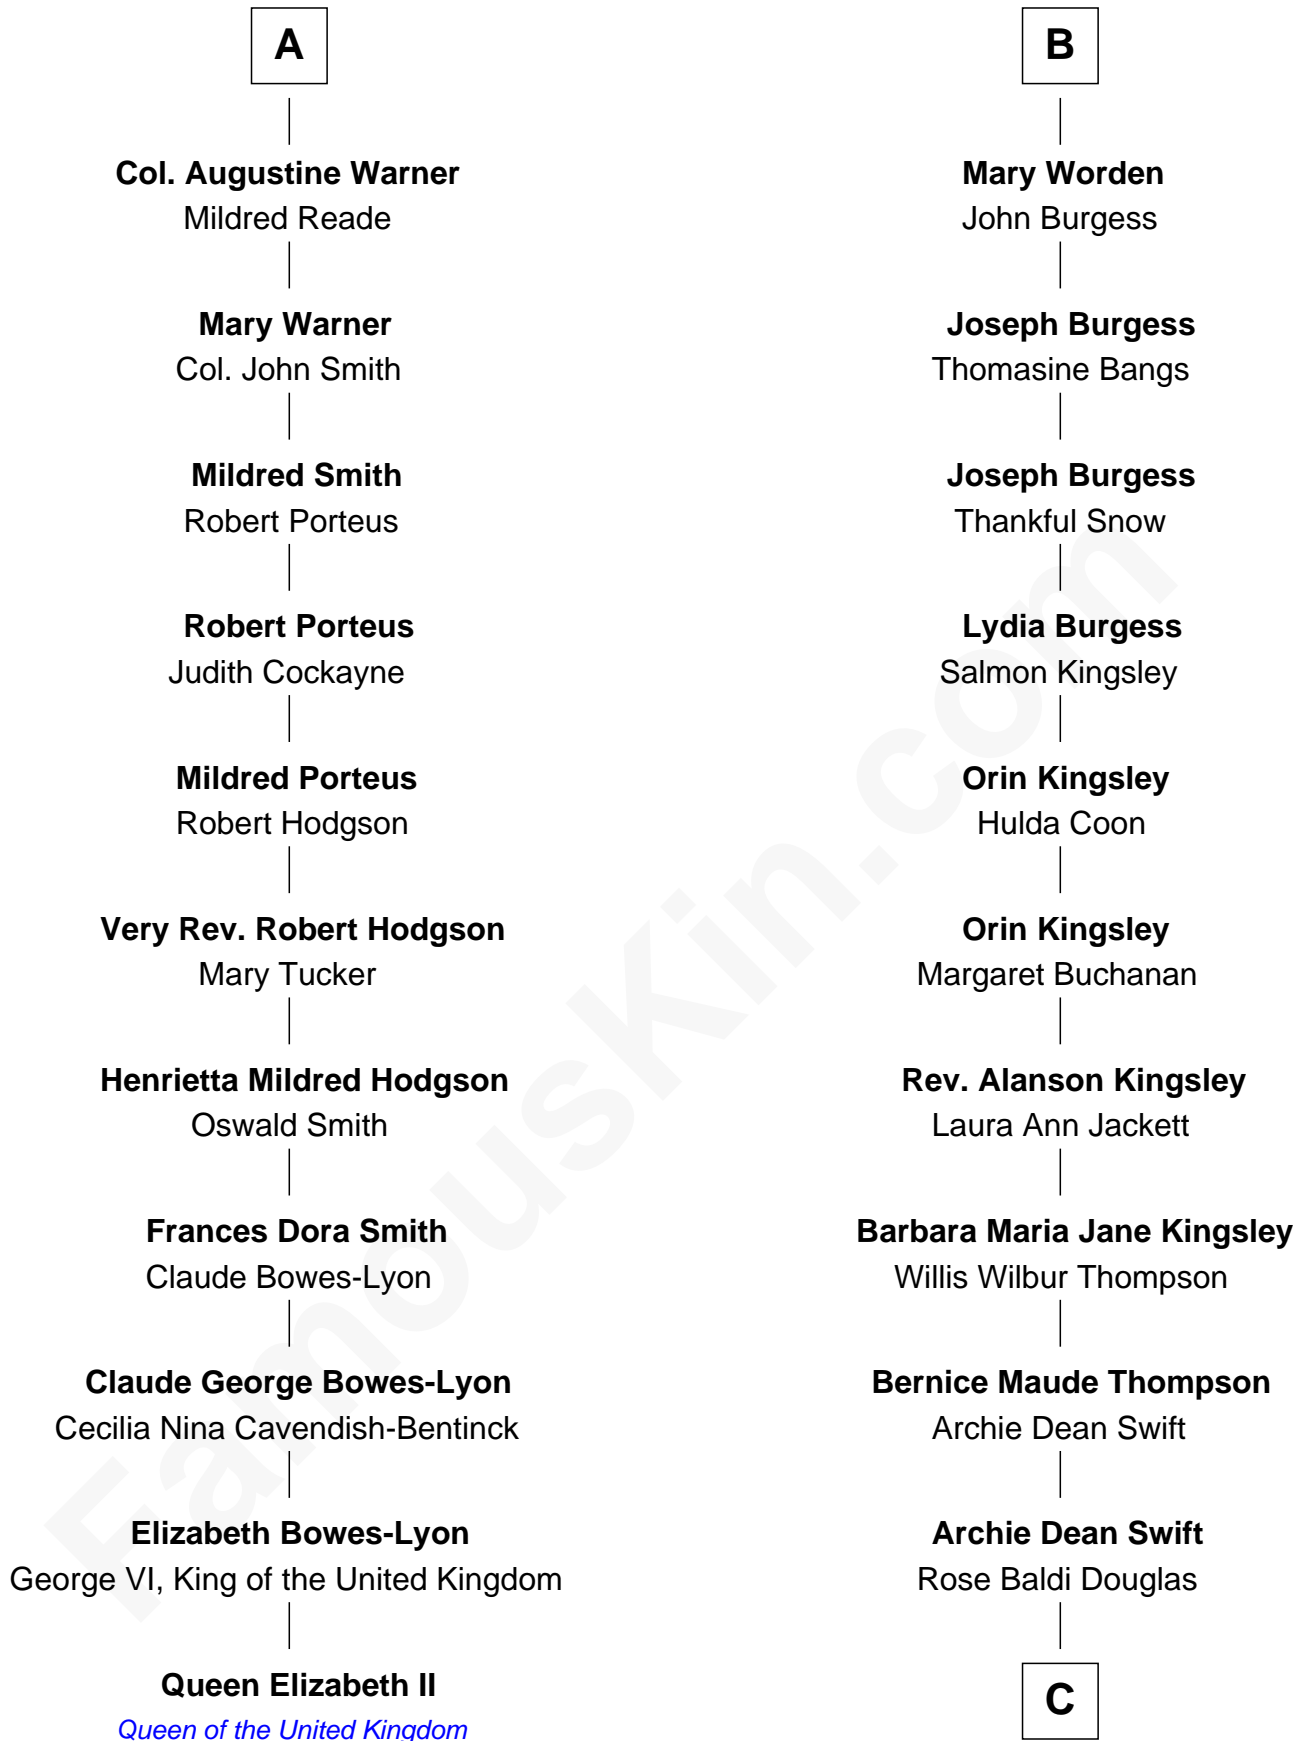

FamousKin.com Relationship Chart of

Queen Elizabeth II

Queen of the United Kingdom

17th cousin 1 time removed of

Taylor Swift

Singer and Songwriter

Richard Sherburne

Alice Hamerton

C

—
Scott Kingsley Swift

Andrea G. Finlay

—
Taylor Swift

Singer and Songwriter

FamousKin.com