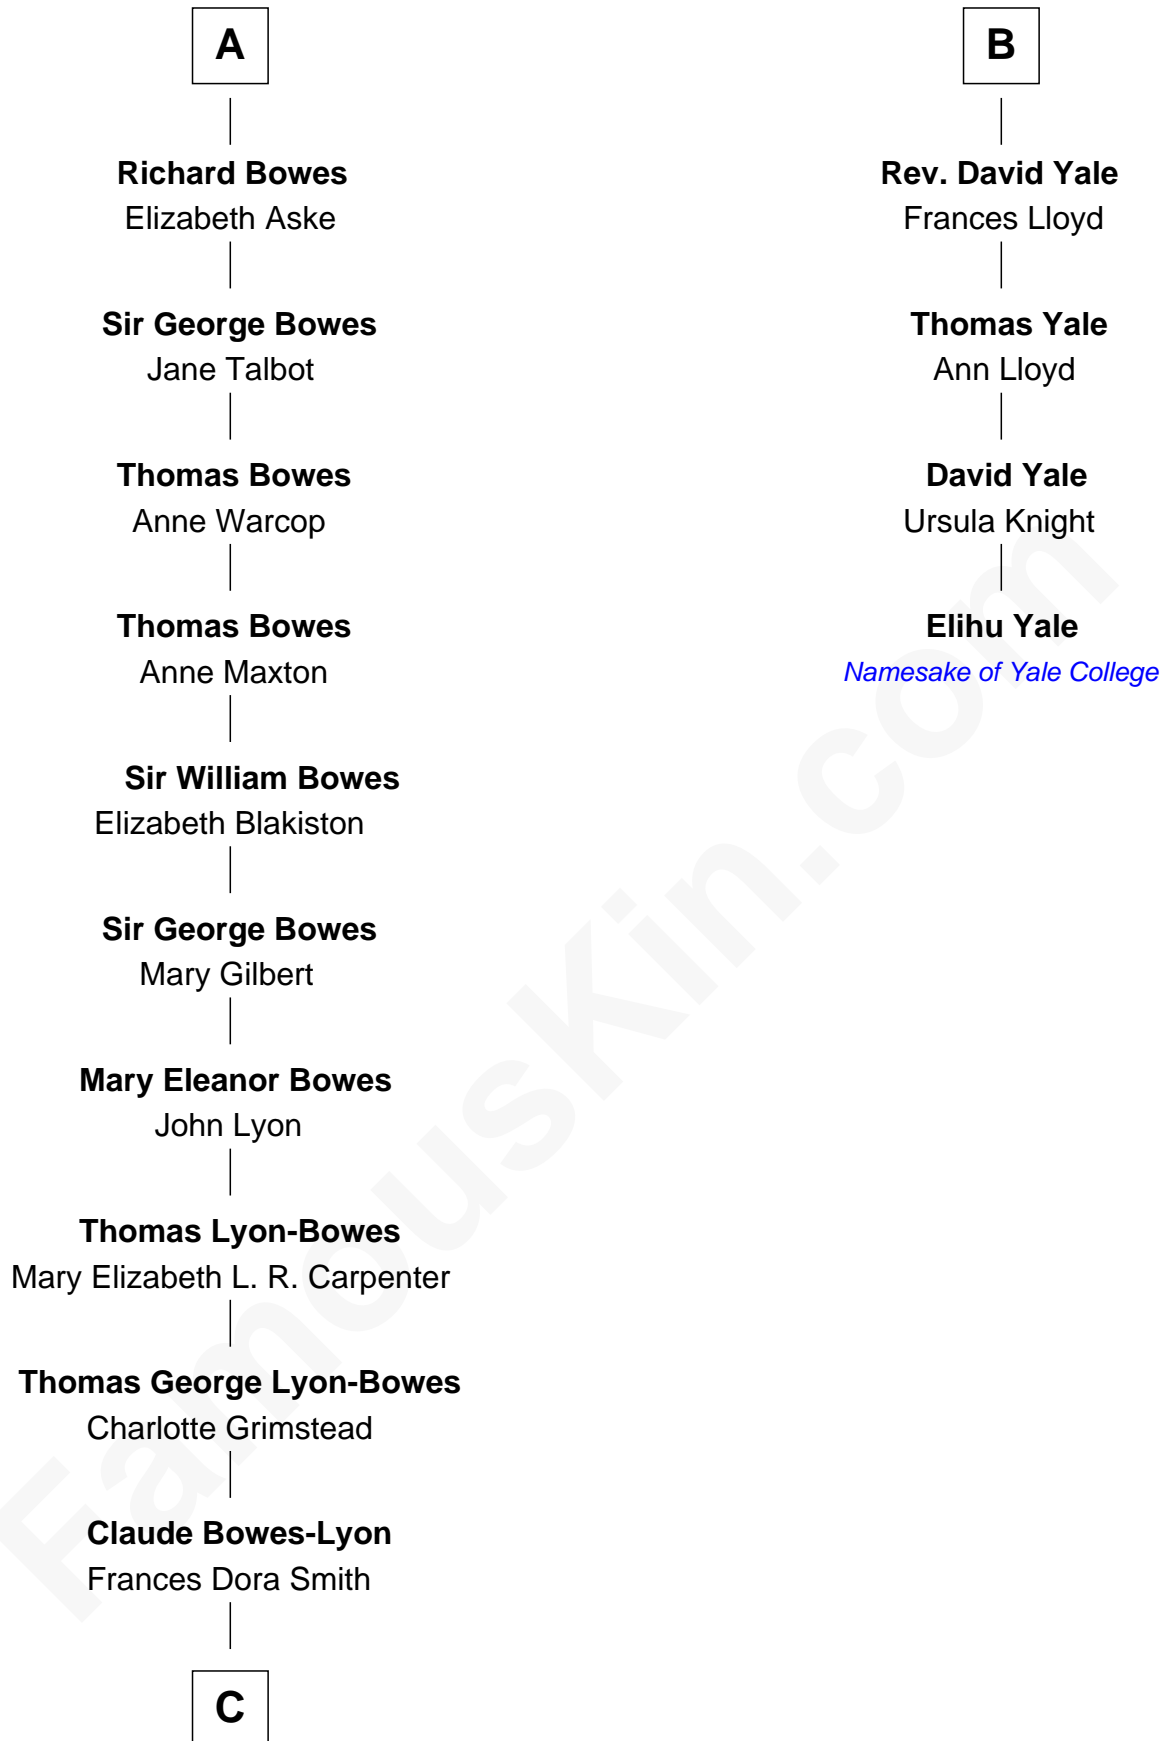

# FamousKin.com Relationship Chart of

**Queen Elizabeth II**

*Queen of the United Kingdom*

10th cousin 9 times removed of

**Elihu Yale**

*Benefactor and Namesake of Yale College*

**C**

**Claude George Bowes-Lyon**  
Cecilia Nina Cavendish-Bentinck

**Elizabeth Bowes-Lyon**  
George VI, King of the United Kingdom

**Queen Elizabeth II**  
*Queen of the United Kingdom*

FamousKin.com