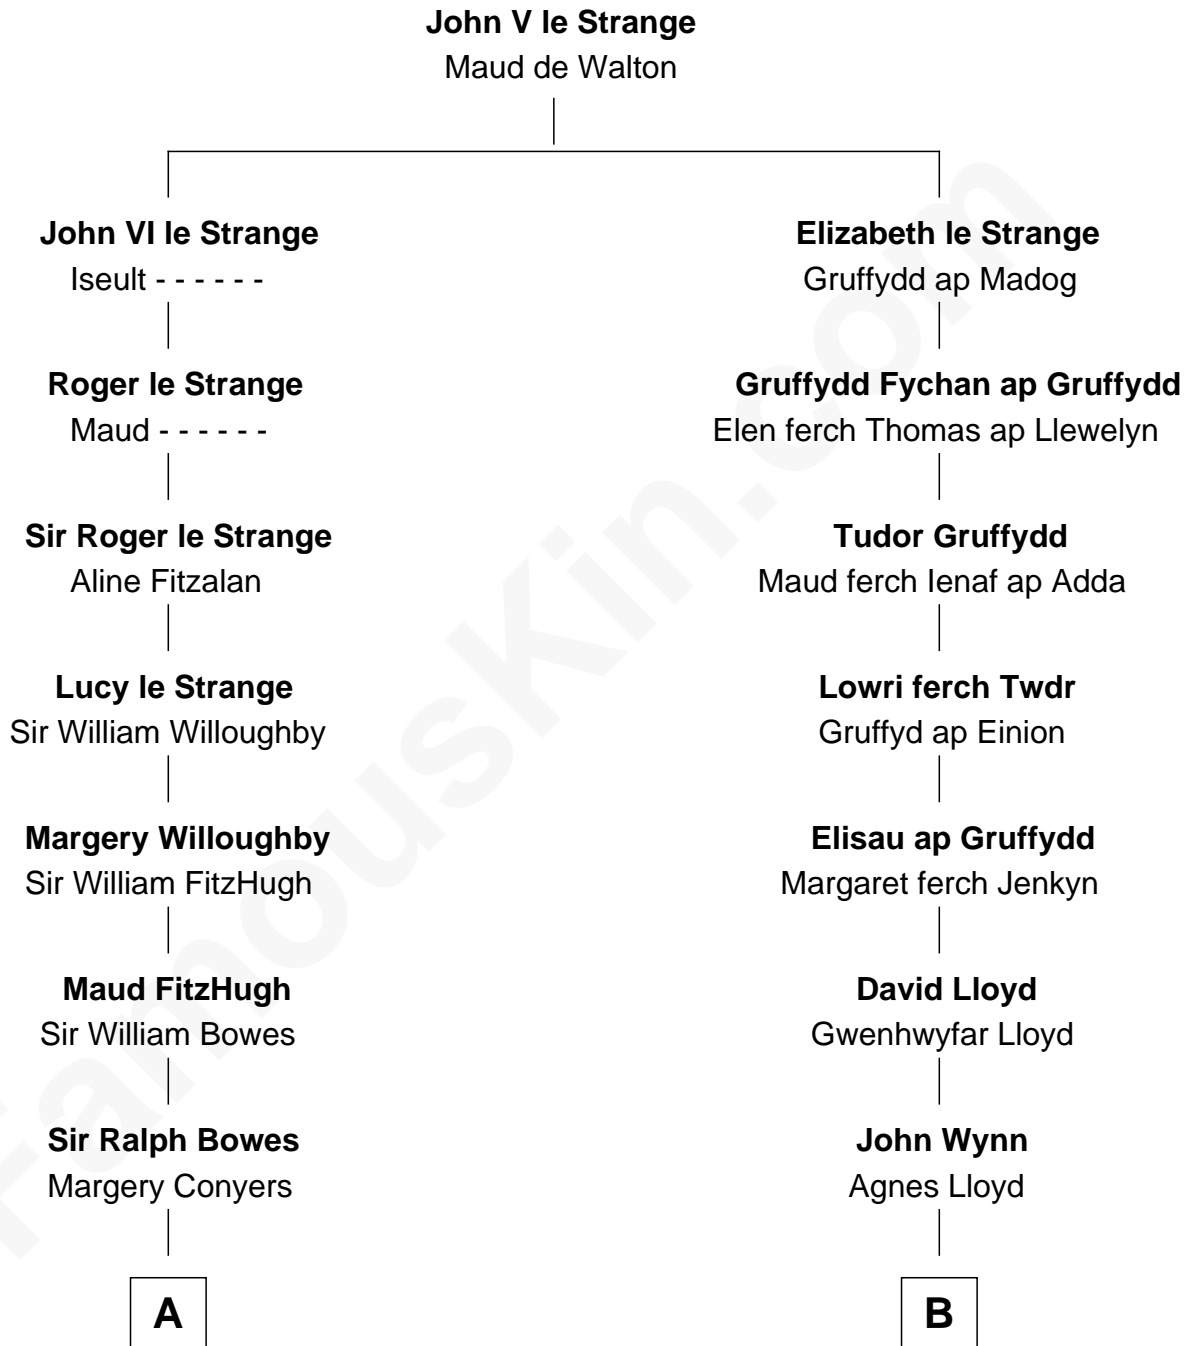

# FamousKin.com Relationship Chart of

**Queen Elizabeth II**

*Queen of the United Kingdom*

10th cousin 9 times removed of

**Elihu Yale**

*Benefactor and Namesake of Yale College*

**C**

**Claude George Bowes-Lyon**  
Cecilia Nina Cavendish-Bentinck

**Elizabeth Bowes-Lyon**  
George VI, King of the United Kingdom

**Queen Elizabeth II**  
*Queen of the United Kingdom*

FamousKin.com