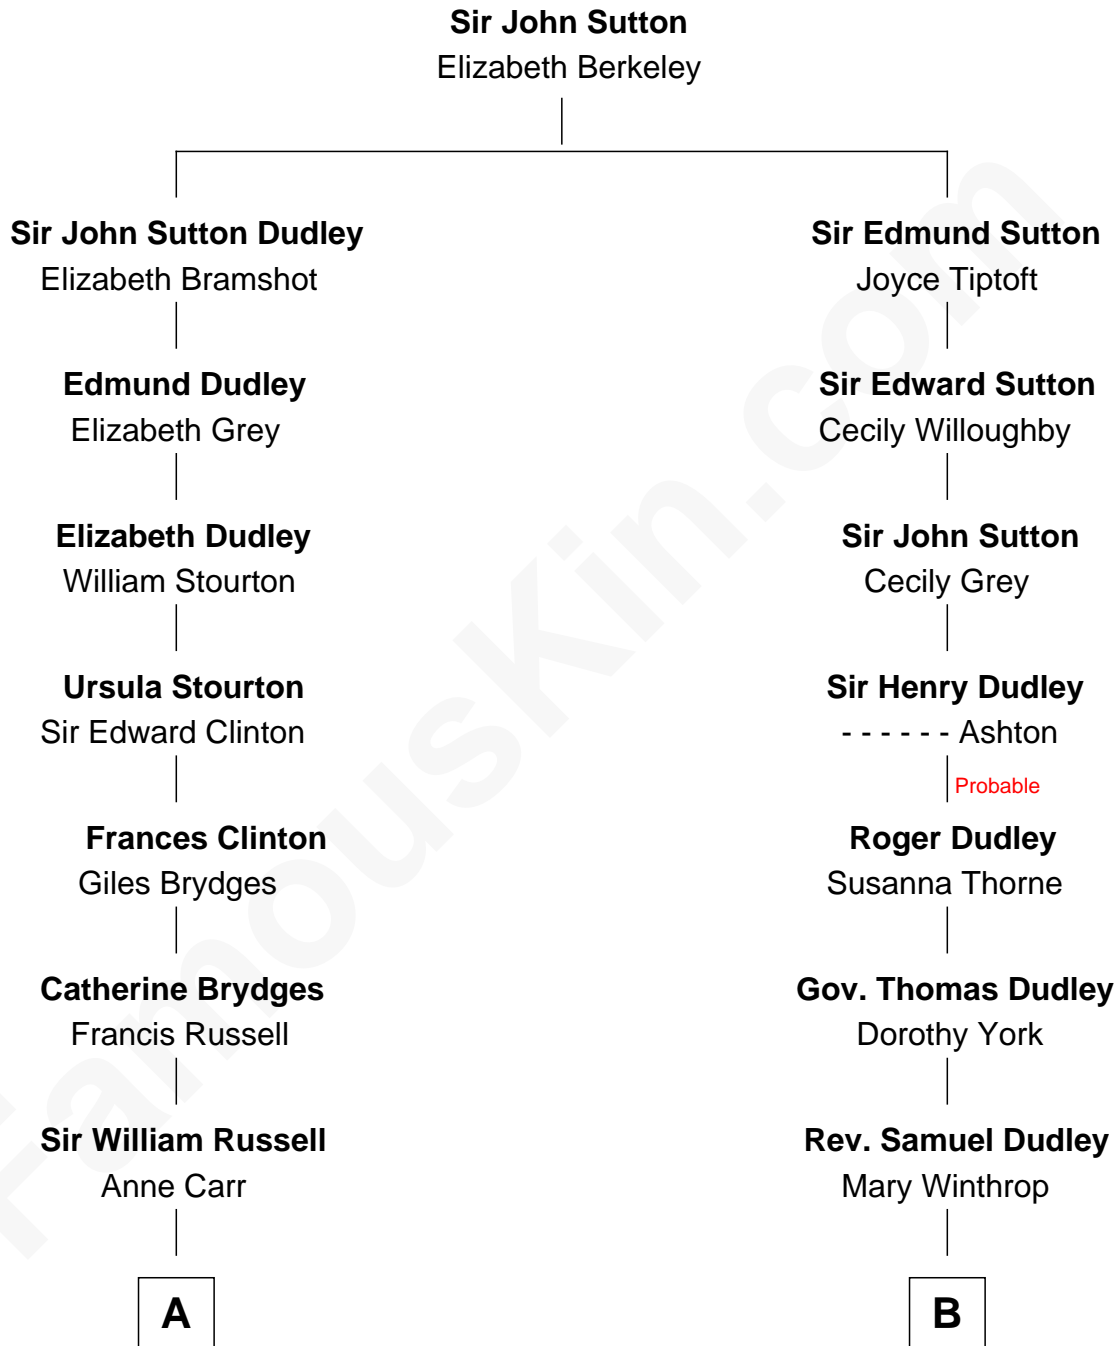

FamousKin.com Relationship Chart of

Queen Elizabeth II

Queen of the United Kingdom

16th cousin 1 time removed of

Christopher Reeve

Movie Actor

A

William Russell
Rachel Wriothesley

Rachel Russell
Sir William Cavendish

Sir William Cavendish
Catherine Hoskins

Sir William Cavendish
Charlotte Elizabeth Boyle

Dorothy Cavendish
William Henry Bentinck

Charles Augustus Cavendish-Bentinck
Anne Wellesley