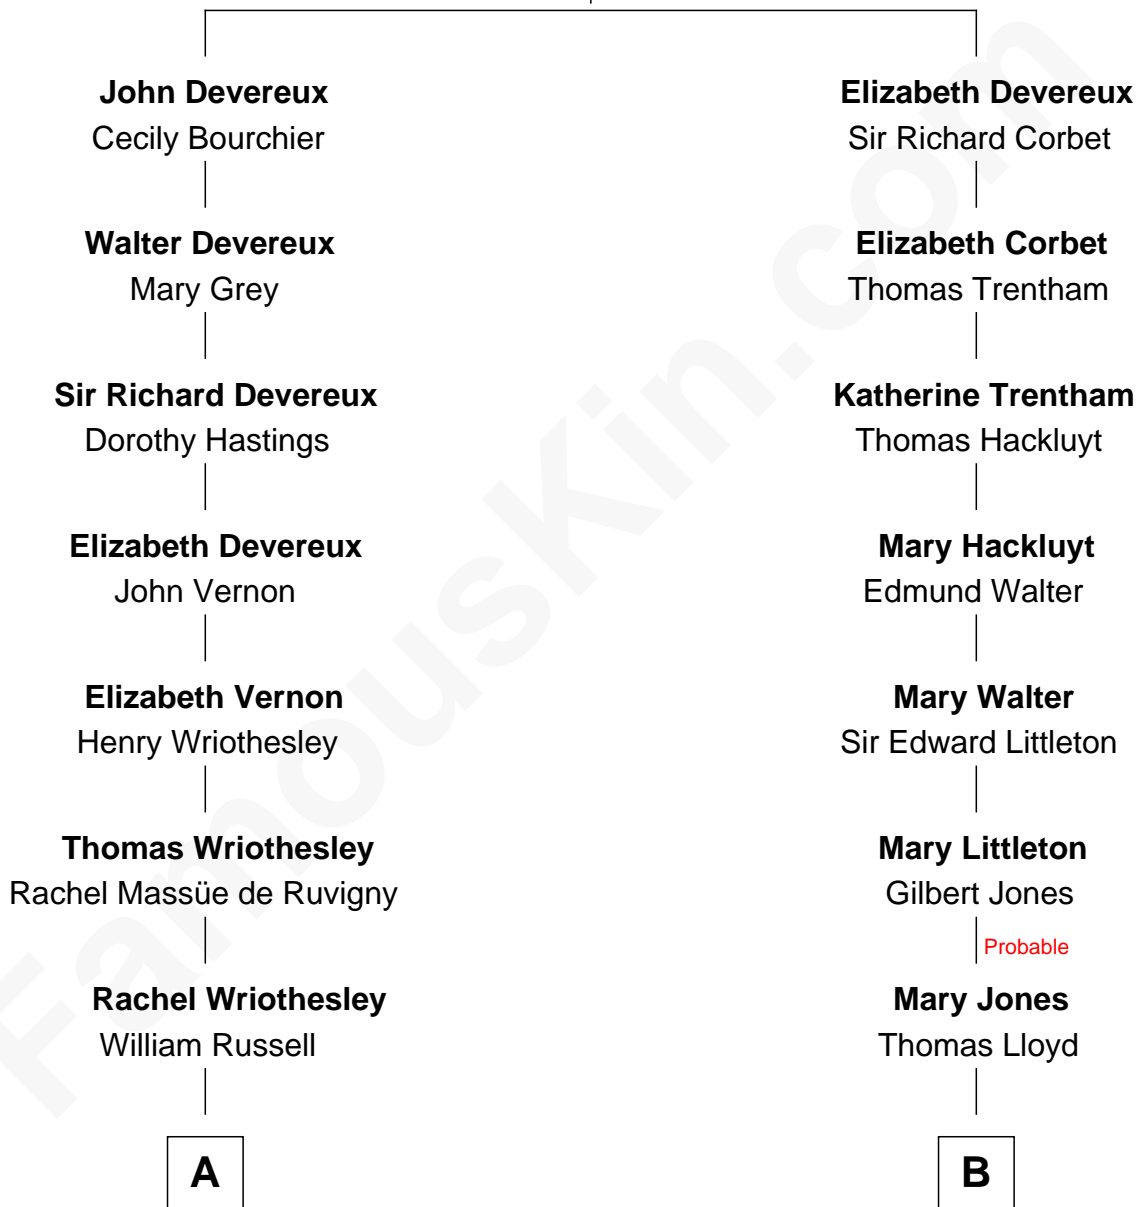

# FamousKin.com Relationship Chart of

**Queen Elizabeth II**

*Queen of the United Kingdom*

15th cousin 1 time removed of

**Christopher Reeve**

*Movie Actor*

**Sir Walter Devereux**

Anne Ferrers

**A**

**Rachel Russell**  
Sir William Cavendish

**Sir William Cavendish**  
Catherine Hoskins

**Sir William Cavendish**  
Charlotte Elizabeth Boyle

**Dorothy Cavendish**  
William Henry Bentinck

**Charles Augustus Cavendish-Bentinck**  
Anne Wellesley

**Rev. Charles William Cavendish-Bentinck**  
Caroline Louisa Burnaby

**Cecilia Nina Cavendish-Bentinck**  
Claude George Bowes-Lyon

**Elizabeth Bowes-Lyon**  
George VI, King of the United Kingdom

**Queen Elizabeth II**  
*Queen of the United Kingdom*