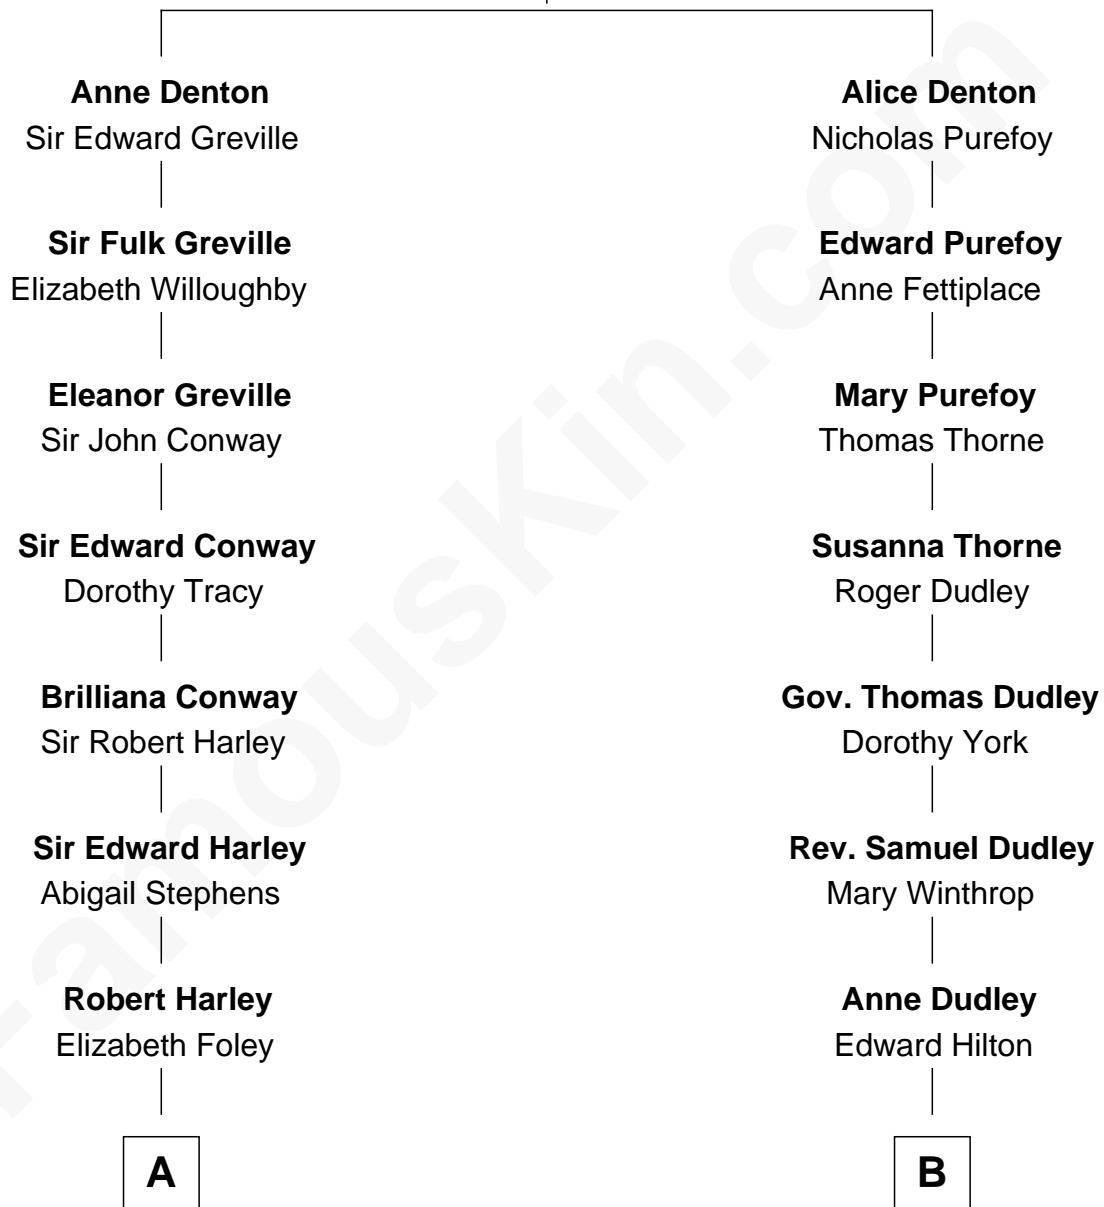

FamousKin.com Relationship Chart of

Queen Elizabeth II

Queen of the United Kingdom

14th cousin 2 times removed of

Christopher Reeve

Movie Actor

John Denton

Isabel Brome

A

Edward Harley
Henrietta Cavendish Holles

Margaret Cavendish Harley
Sir William Bentinck

William Henry Bentinck
Dorothy Cavendish

Charles Augustus Cavendish-Bentinck
Anne Wellesley

Rev. Charles William Cavendish-Bentinck
Caroline Louisa Burnaby