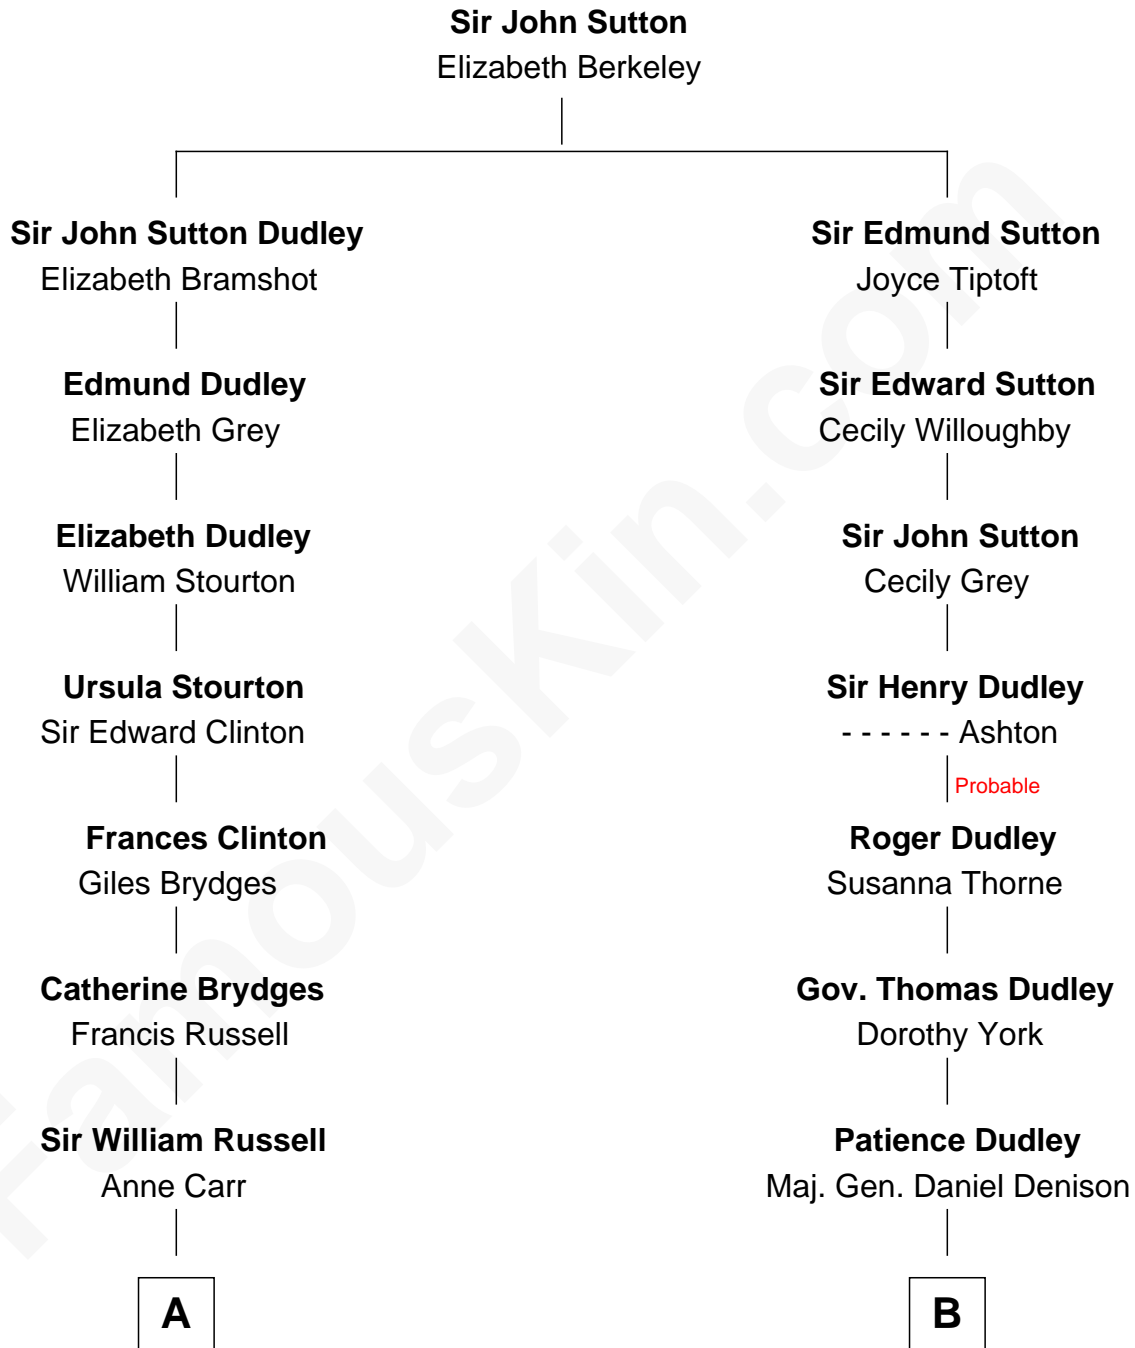

## Relationship Chart of

### Queen Elizabeth II

*Queen of the United Kingdom*

13th cousin 3 times removed of

### Colonel Robert Gould Shaw

*U.S. Civil War leader of film "Glory" fame*

**A**

**William Russell**  
Rachel Wriothesley

**Rachel Russell**  
Sir William Cavendish

**Sir William Cavendish**  
Catherine Hoskins