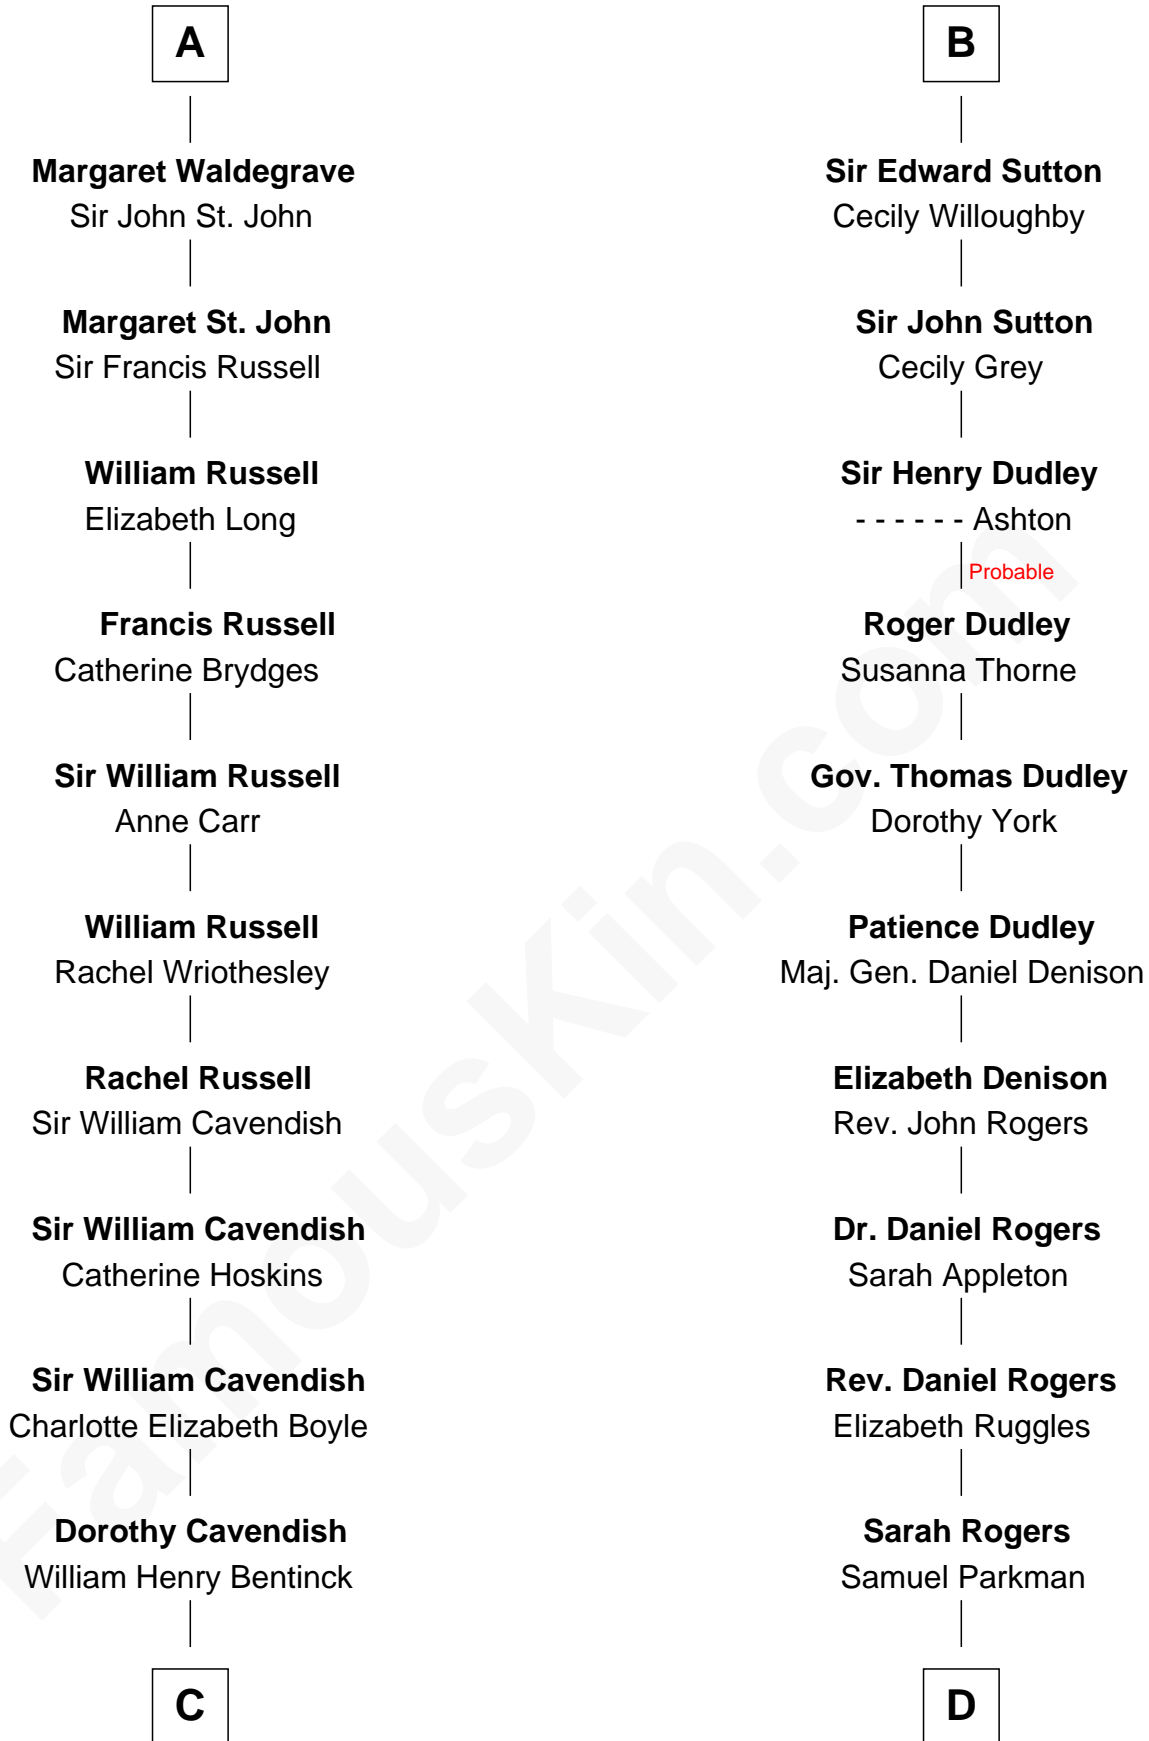

FamousKin.com

Relationship Chart of

Queen Elizabeth II

Queen of the United Kingdom

19th cousin 2 times removed of

Colonel Robert Gould Shaw

U.S. Civil War leader of film "Glory" fame

Sir Ralph de Goushill

Elizabeth de Tibetot

Margery Despencer

Sir Roger Wentworth

Henry Wentworth

Elizabeth Howard

Margery Wentworth

Sir William Waldegrave

A

Sir John Sutton

Constance Blount

Sir John Sutton

Elizabeth Berkeley

Sir Edmund Sutton

Joyce Tiptoft

B

C