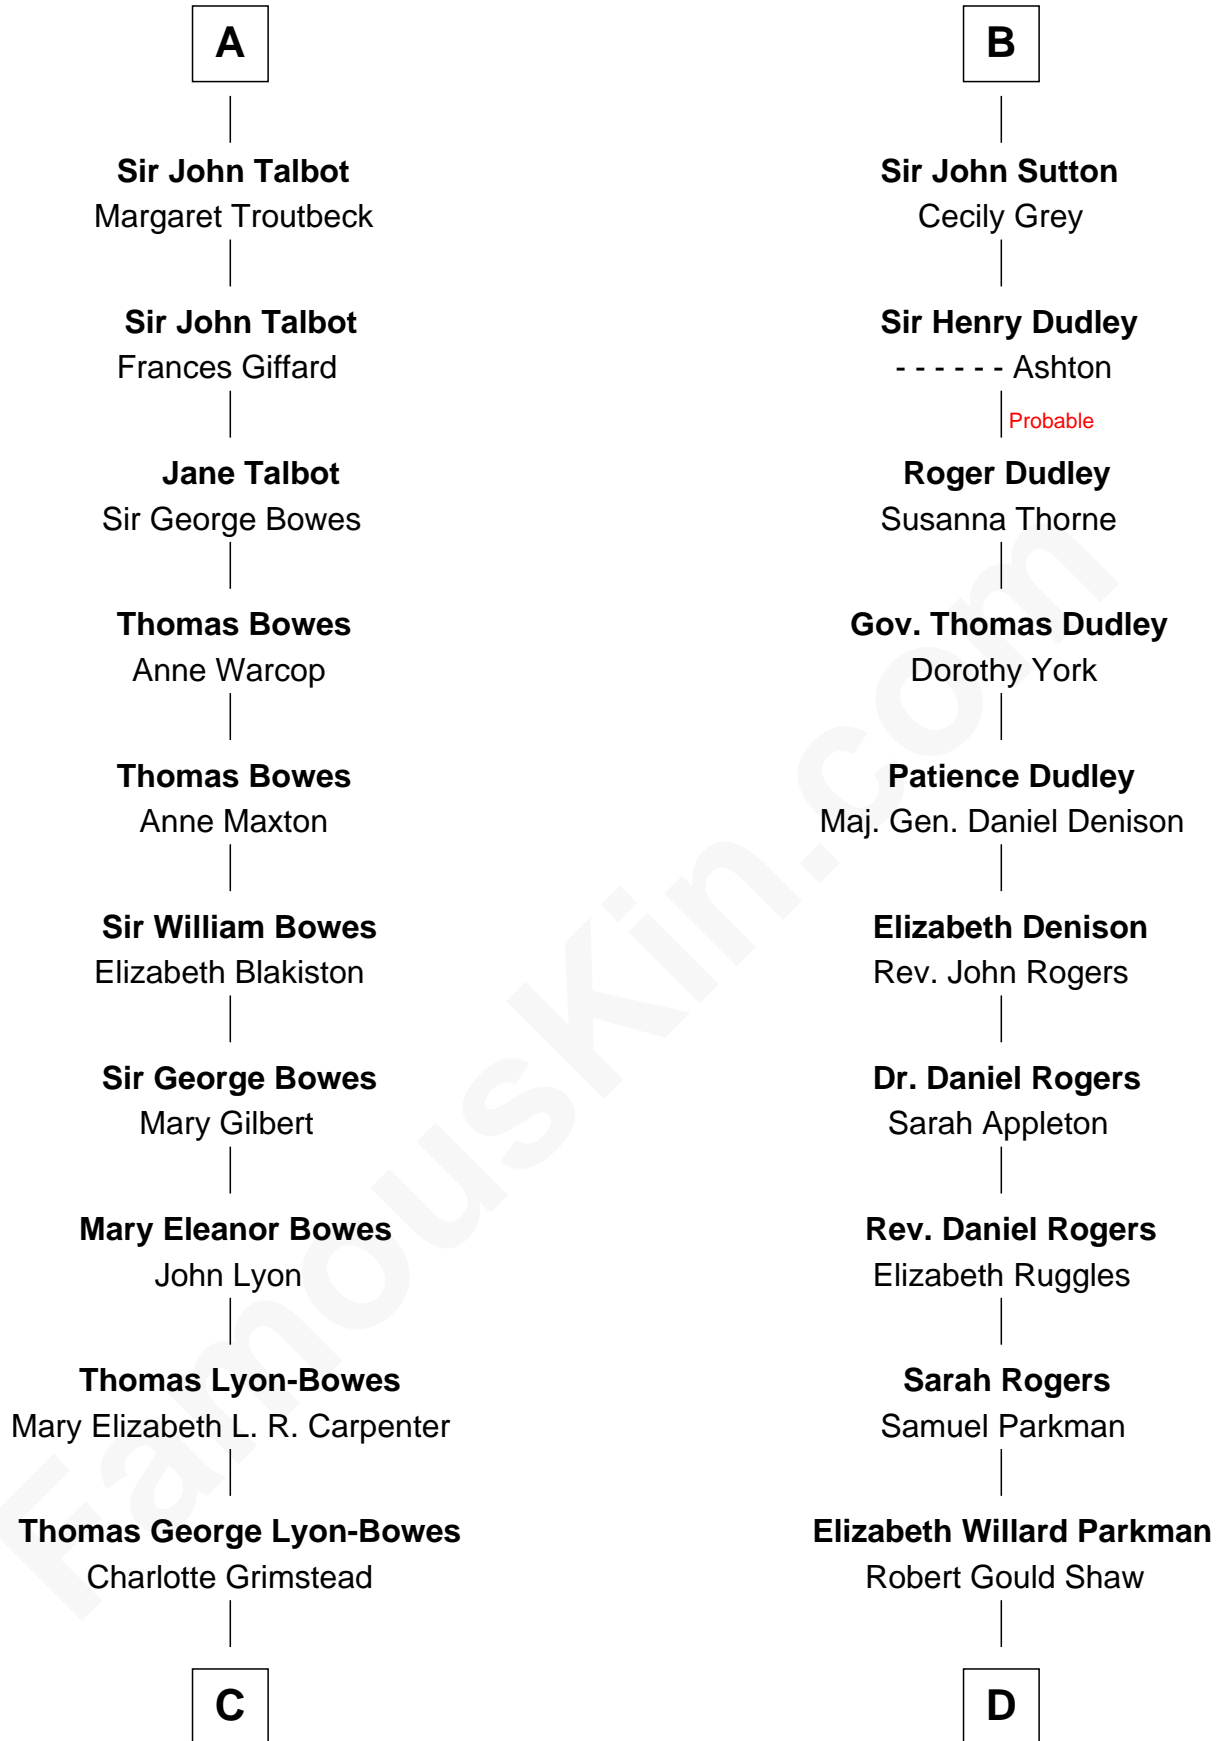

## Relationship Chart of

### Queen Elizabeth II

*Queen of the United Kingdom*

18th cousin 2 times removed of

### Colonel Robert Gould Shaw

*U.S. Civil War leader of film "Glory" fame*

**C**

**Claude Bowes-Lyon**  
Frances Dora Smith

**Claude George Bowes-Lyon**  
Cecilia Nina Cavendish-Bentinck

**Elizabeth Bowes-Lyon**  
George VI, King of the United Kingdom

**Queen Elizabeth II**  
*Queen of the United Kingdom*

**D**

**Francis George Shaw**  
Sarah Blake Sturgis

**Colonel Robert Gould Shaw**  
*Main character in film "Glory"*

FamousKin.com