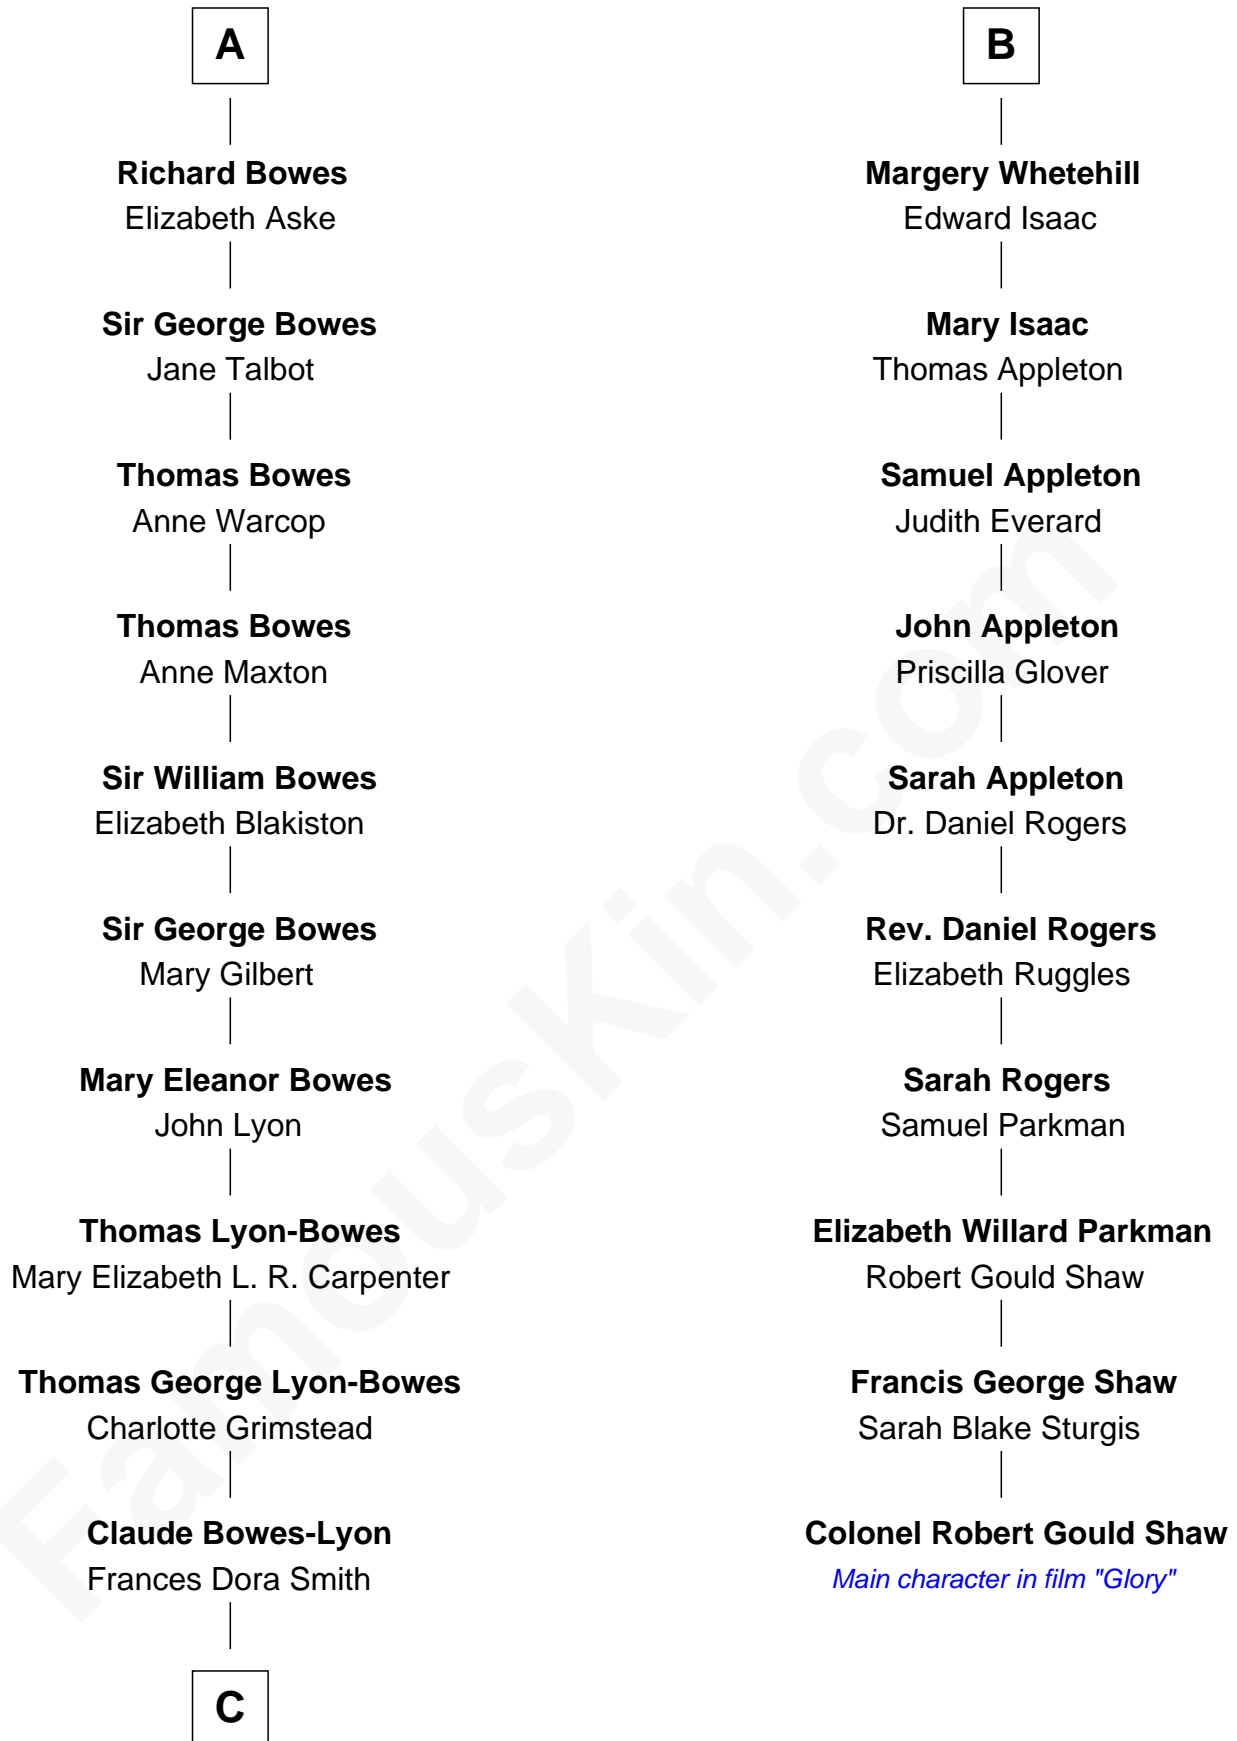

FamousKin.com

Relationship Chart of

Queen Elizabeth II

Queen of the United Kingdom

16th cousin 3 times removed of

Colonel Robert Gould Shaw

U.S. Civil War leader of film "Glory" fame

C

Claude George Bowes-Lyon
Cecilia Nina Cavendish-Bentinck

Elizabeth Bowes-Lyon
George VI, King of the United Kingdom

Queen Elizabeth II
Queen of the United Kingdom

FamousKin.com