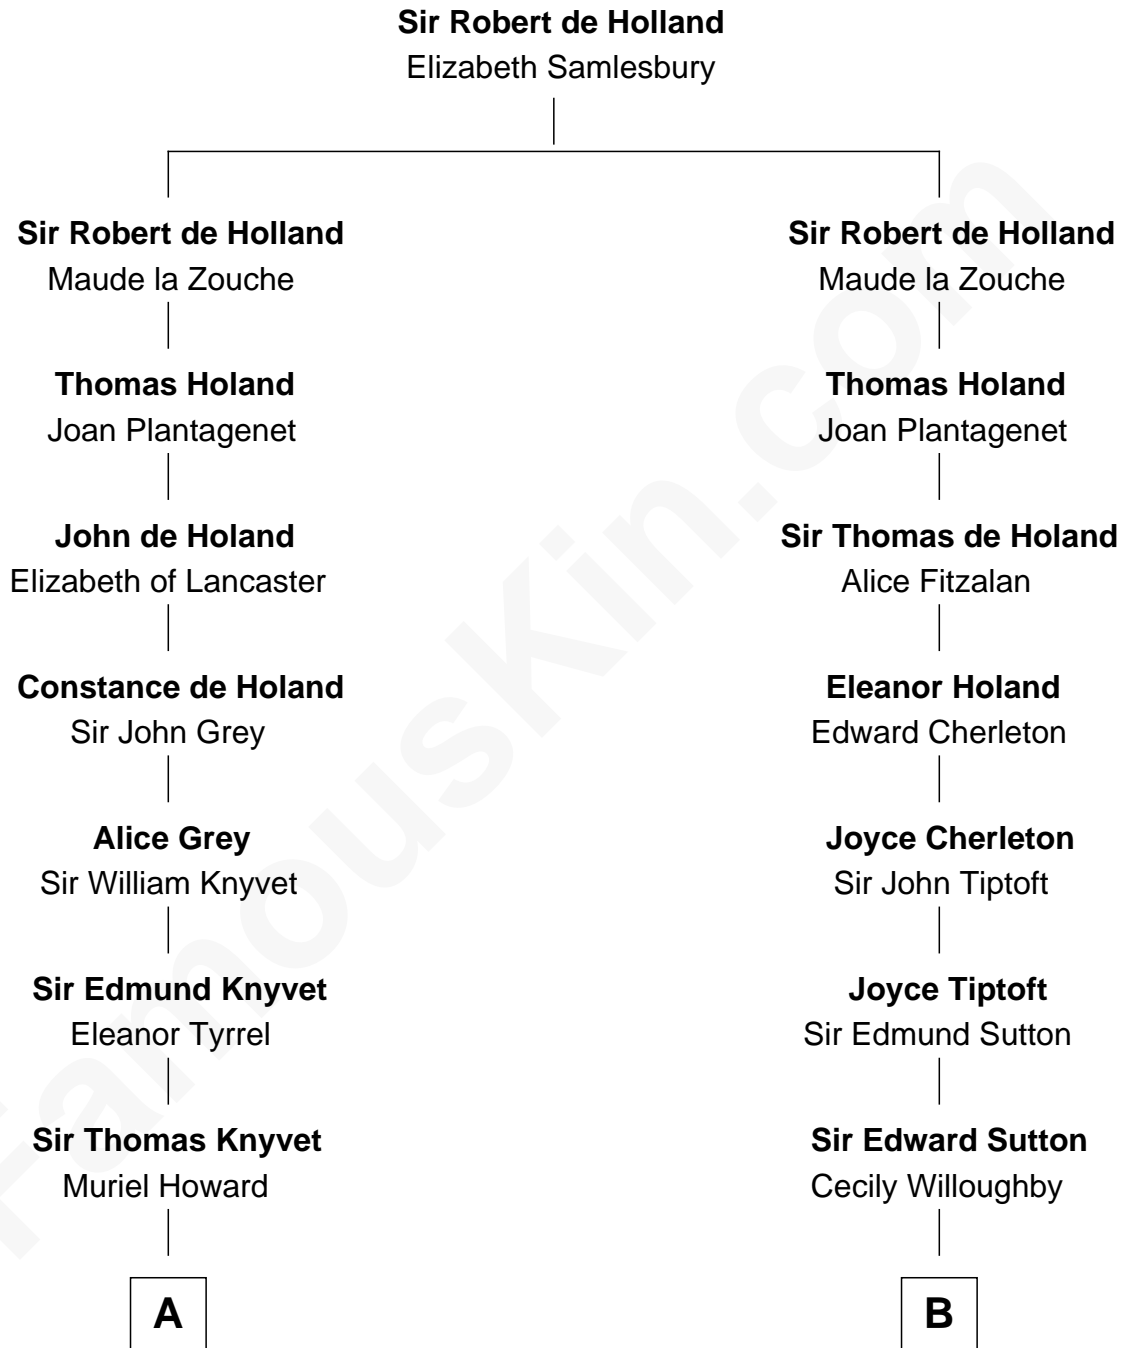

## Relationship Chart of

### Queen Elizabeth II

*Queen of the United Kingdom*

18th cousin 3 times removed of

### Colonel Robert Gould Shaw

*U.S. Civil War leader of film "Glory" fame*

**C**

**D**

**Charles Augustus Cavendish-Bentinck**

Anne Wellesley

**Francis George Shaw**

Sarah Blake Sturgis