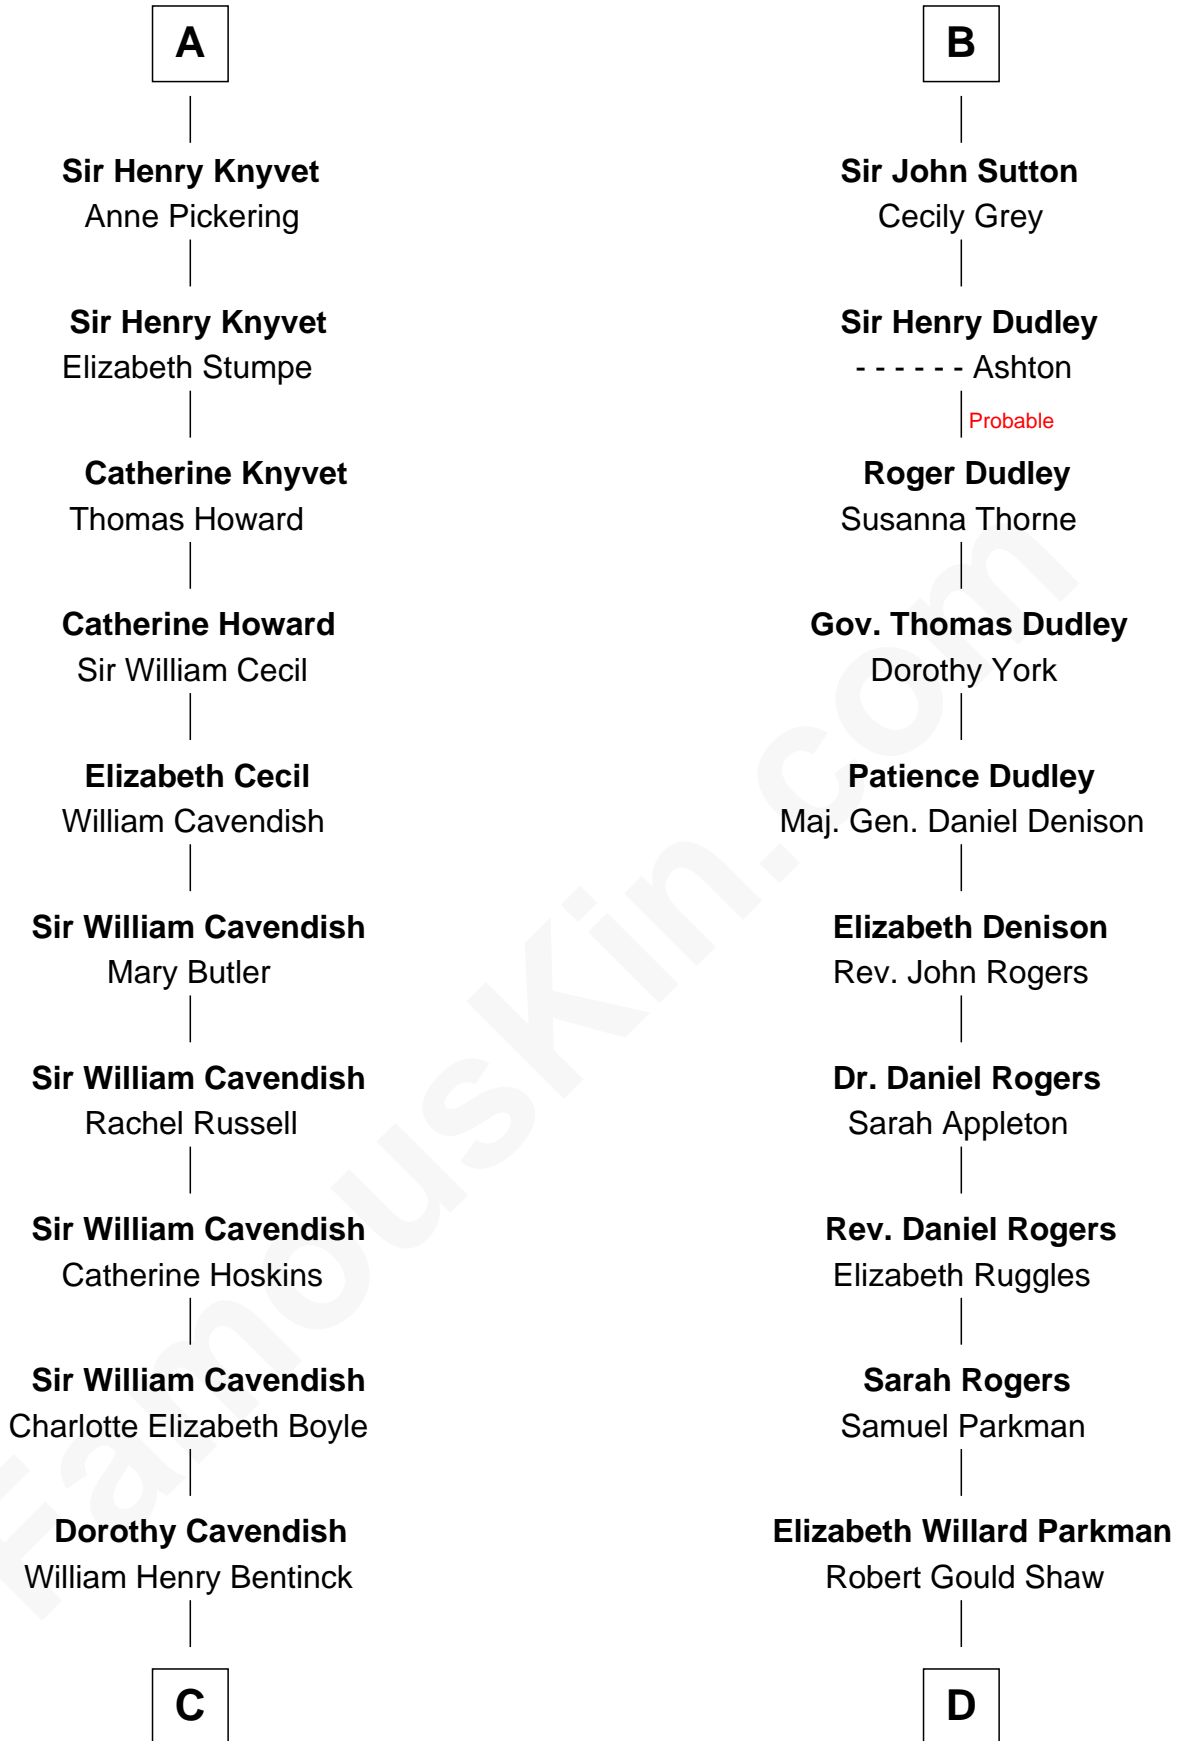

## Relationship Chart of

### Queen Elizabeth II

*Queen of the United Kingdom*

18th cousin 3 times removed of

### Colonel Robert Gould Shaw

*U.S. Civil War leader of film "Glory" fame*

**C**

**D**

**Charles Augustus Cavendish-Bentinck**

Anne Wellesley

**Francis George Shaw**

Sarah Blake Sturgis