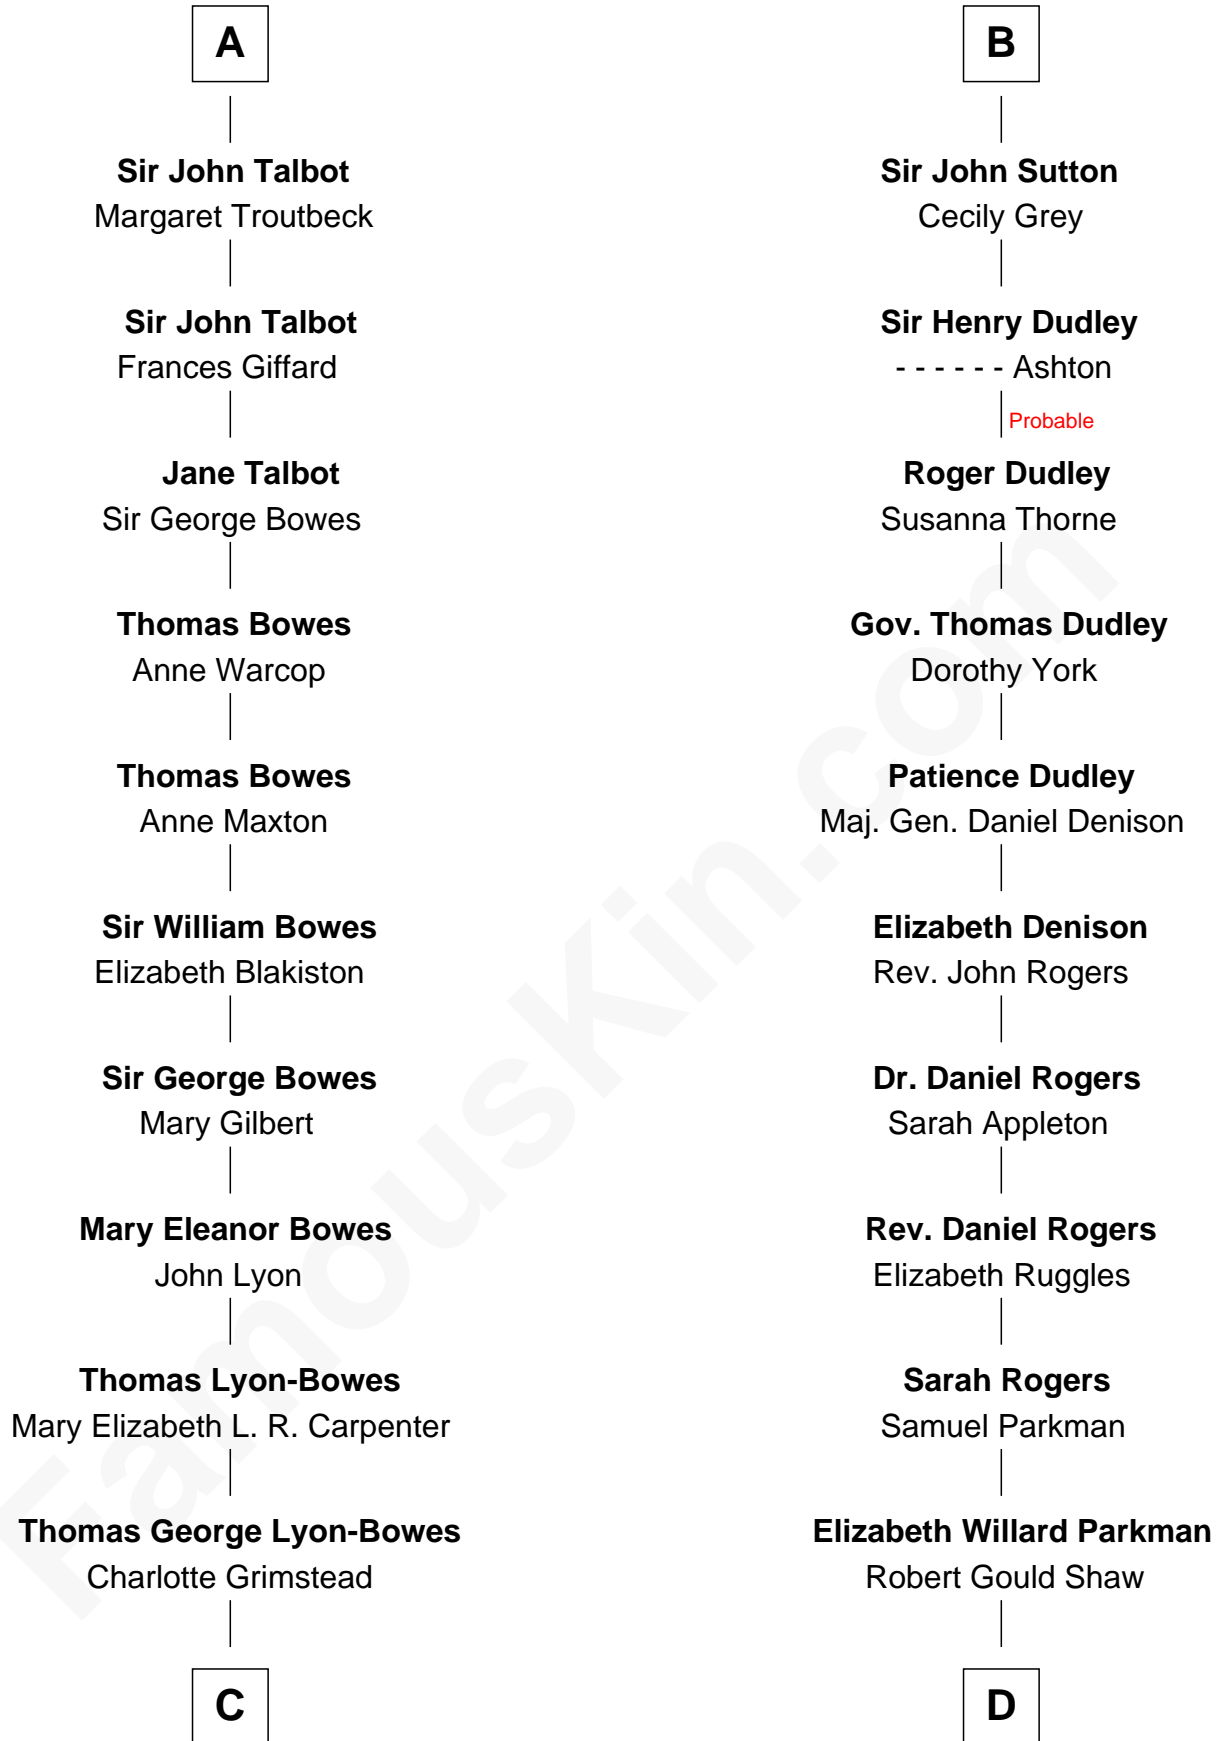

FamousKin.com

Relationship Chart of

Queen Elizabeth II

Queen of the United Kingdom

18th cousin 2 times removed of

Colonel Robert Gould Shaw

U.S. Civil War leader of film "Glory" fame

Sir Patrick de Chaworth

Isabella de Beauchamp

C

Claude Bowes-Lyon
Frances Dora Smith

Claude George Bowes-Lyon
Cecilia Nina Cavendish-Bentinck

Elizabeth Bowes-Lyon
George VI, King of the United Kingdom

Queen Elizabeth II
Queen of the United Kingdom

D

Francis George Shaw
Sarah Blake Sturgis

Colonel Robert Gould Shaw
Main character in film "Glory"

FamousKin.com