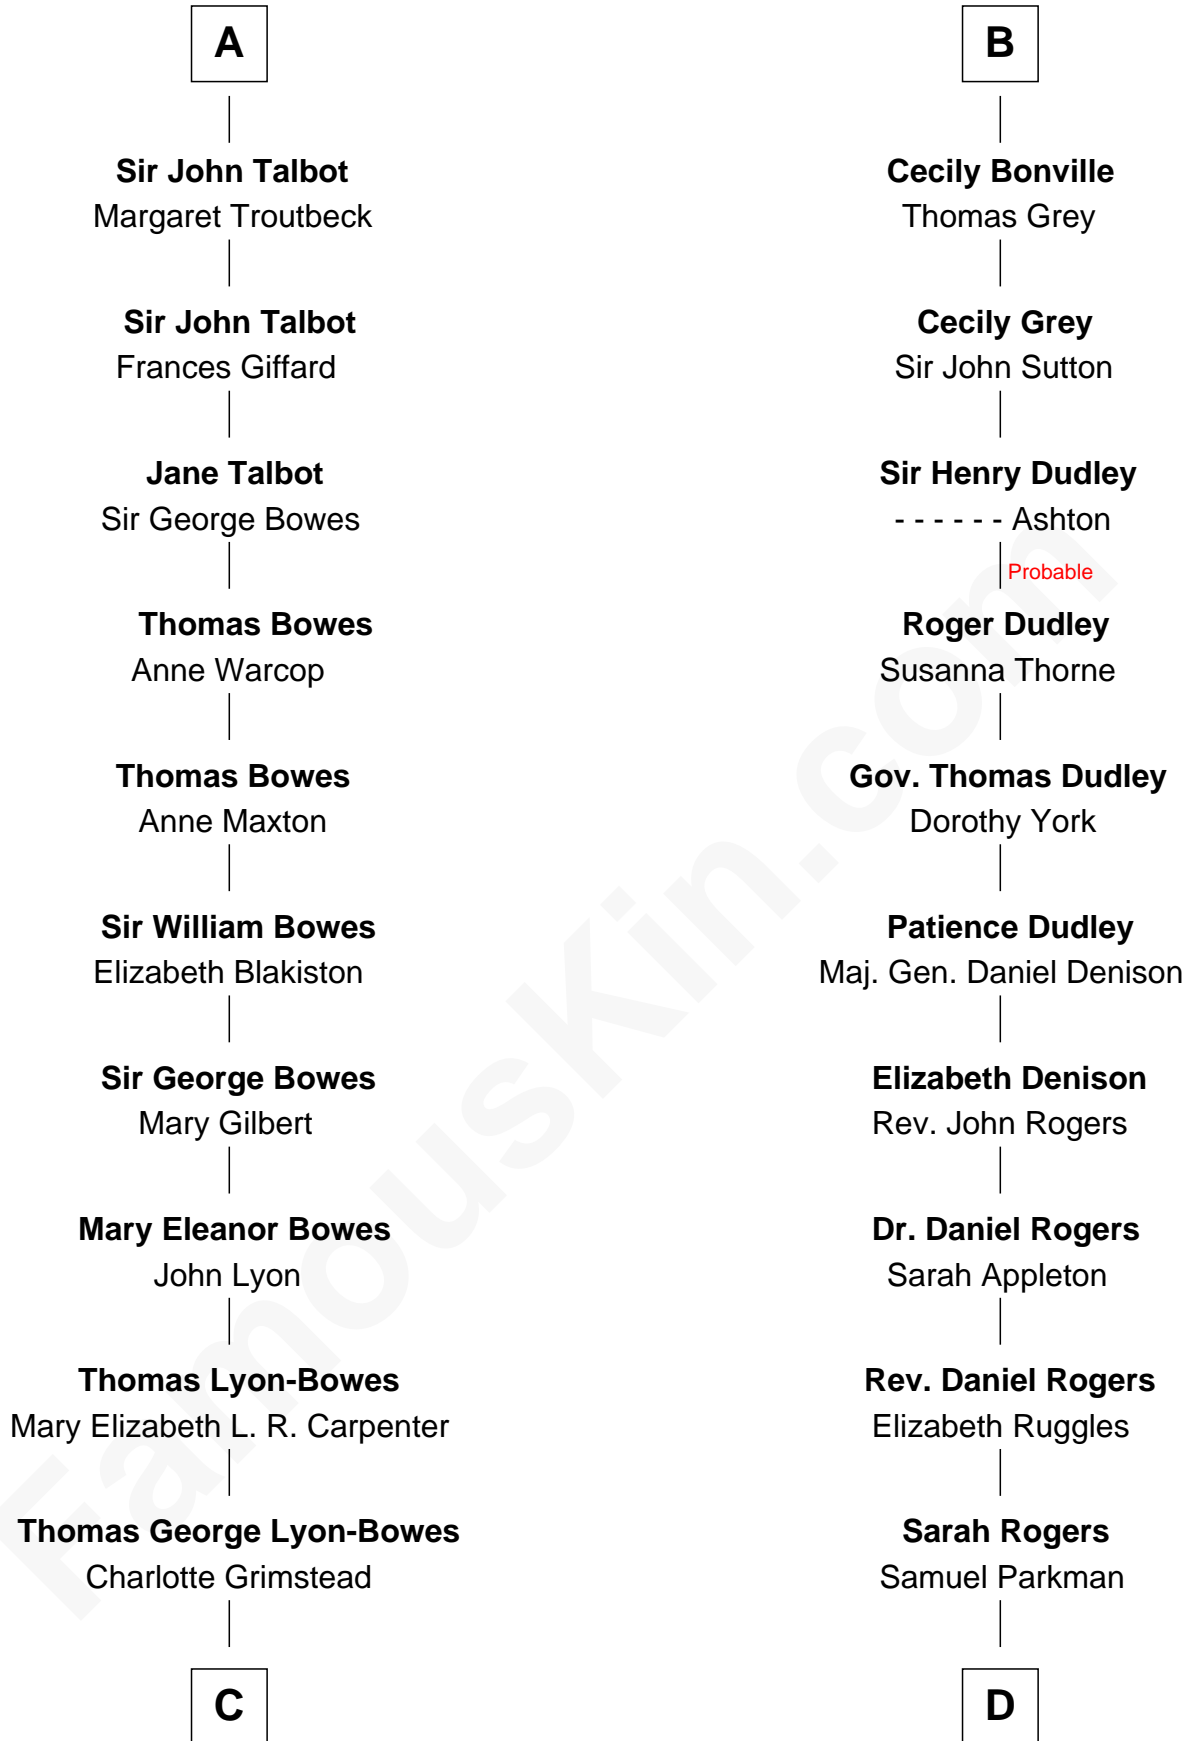

FamousKin.com

Relationship Chart of

Queen Elizabeth II

Queen of the United Kingdom

19th cousin 1 time removed of

Colonel Robert Gould Shaw

U.S. Civil War leader of film "Glory" fame

C

Claude Bowes-Lyon
Frances Dora Smith

Claude George Bowes-Lyon
Cecilia Nina Cavendish-Bentinck

Elizabeth Bowes-Lyon
George VI, King of the United Kingdom

Queen Elizabeth II
Queen of the United Kingdom

D

Elizabeth Willard Parkman
Robert Gould Shaw

Francis George Shaw
Sarah Blake Sturgis

Colonel Robert Gould Shaw
Main character in film "Glory"