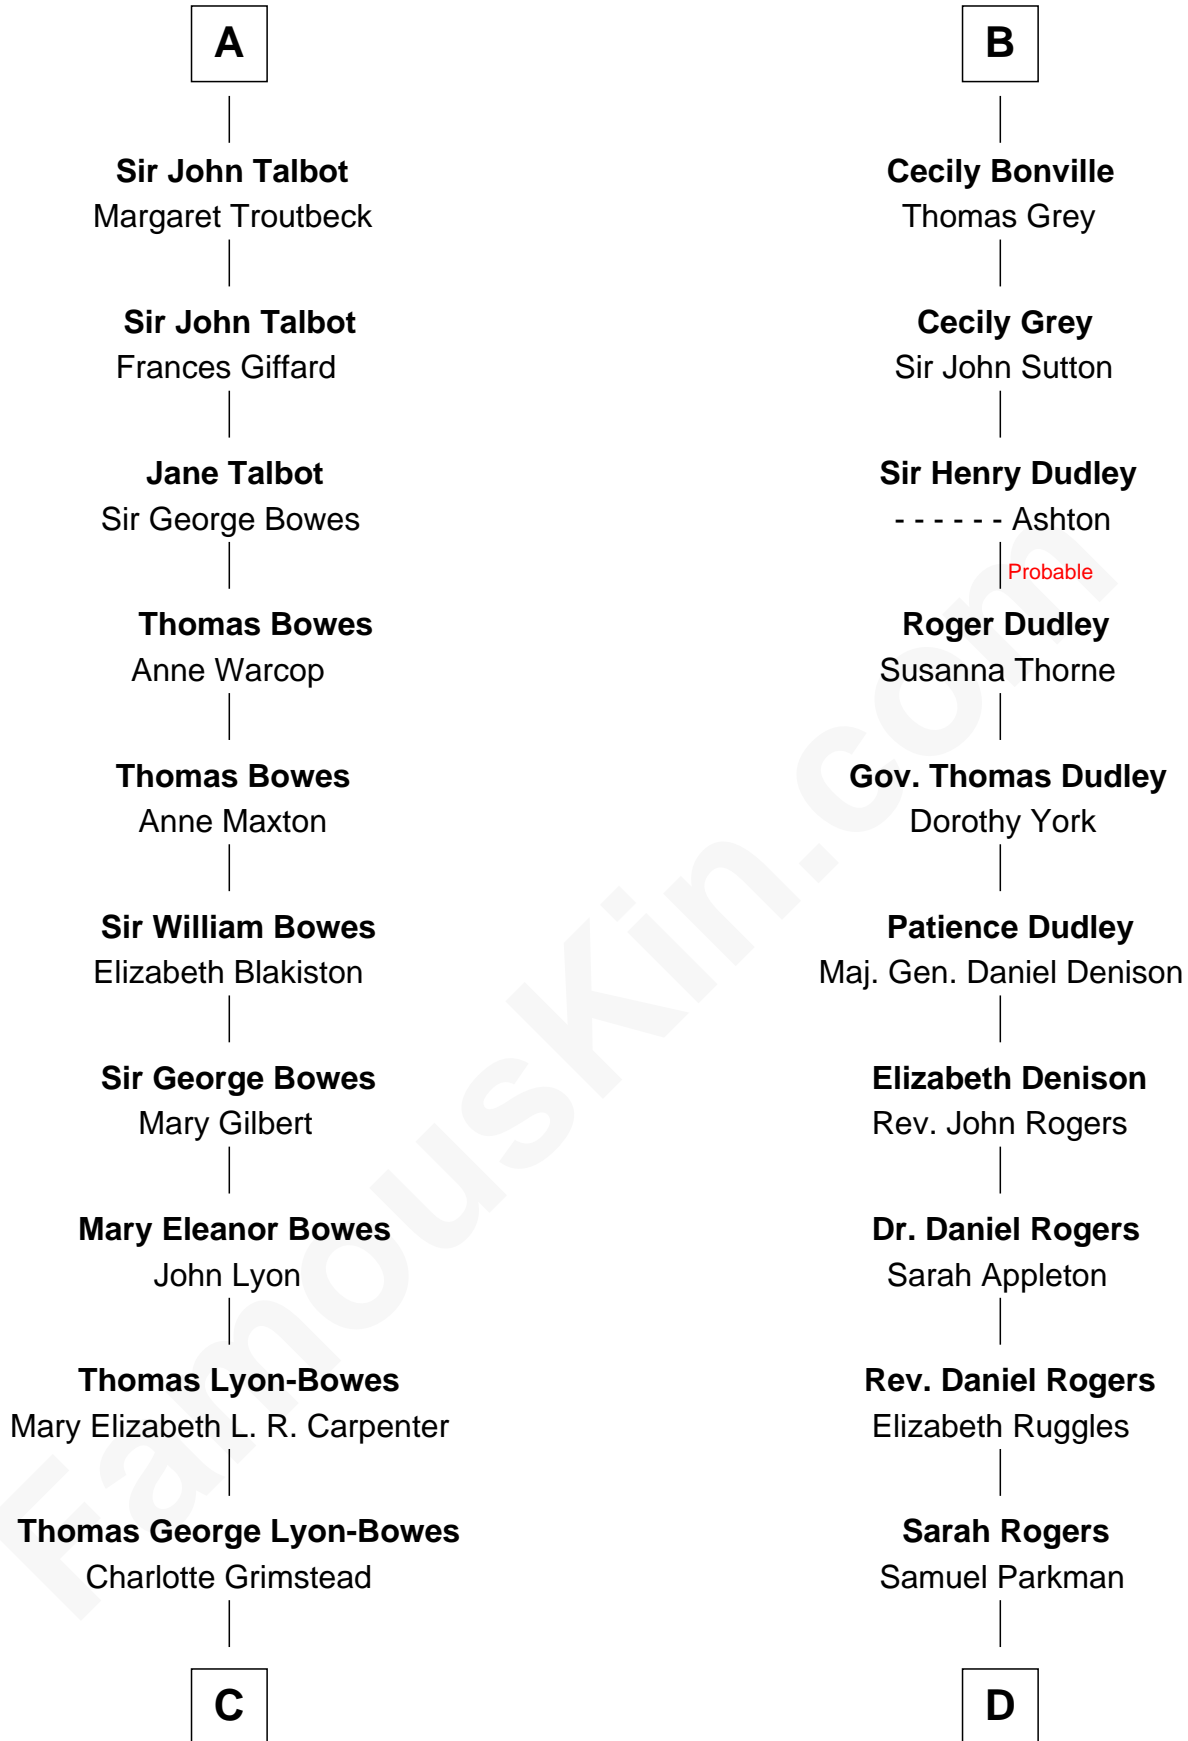

Audrey Cotton

**A**

**Bartholomew de Badlesmere**

Margaret de Clare

**Margery de Badlesmere**

Sir William de Ros

**Thomas de Ros**

Beatrice de Stafford

**Margaret de Ros**

Sir Reynold Grey

**Margaret Grey**

Sir William Bonville

**William Bonville**

Elizabeth Harington

**William Bonville**

Katherine Neville

**B**

**C**

**Claude Bowes-Lyon**  
Frances Dora Smith

**Claude George Bowes-Lyon**  
Cecilia Nina Cavendish-Bentinck

**Elizabeth Bowes-Lyon**  
George VI, King of the United Kingdom

**Queen Elizabeth II**  
*Queen of the United Kingdom*

**D**

**Elizabeth Willard Parkman**  
Robert Gould Shaw

**Francis George Shaw**  
Sarah Blake Sturgis

**Colonel Robert Gould Shaw**  
*Main character in film "Glory"*