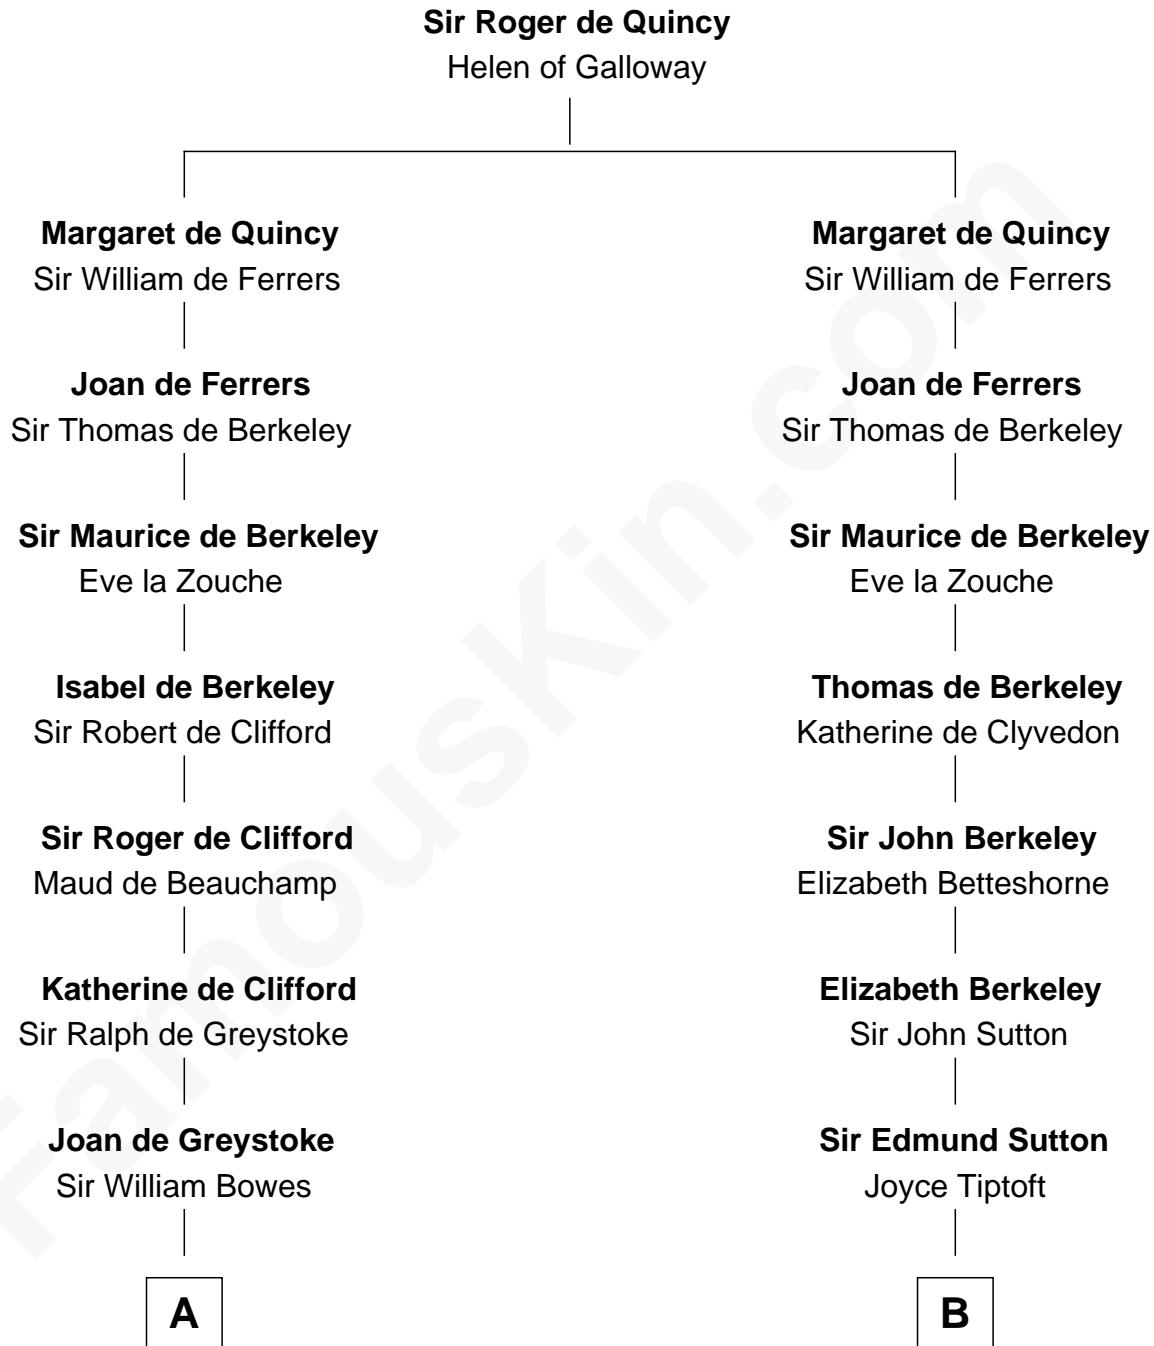

FamousKin.com

Relationship Chart of

Queen Elizabeth II

Queen of the United Kingdom

19th cousin 2 times removed of

Colonel Robert Gould Shaw

U.S. Civil War leader of film "Glory" fame

C

Thomas George Lyon-Bowes

Charlotte Grimstead

Claude Bowes-Lyon

Frances Dora Smith

Claude George Bowes-Lyon

Cecilia Nina Cavendish-Bentinck

Elizabeth Bowes-Lyon

George VI, King of the United Kingdom

Queen Elizabeth II

Queen of the United Kingdom

D

Elizabeth Willard Parkman

Robert Gould Shaw

Francis George Shaw

Sarah Blake Sturgis

Colonel Robert Gould Shaw

Main character in film "Glory"