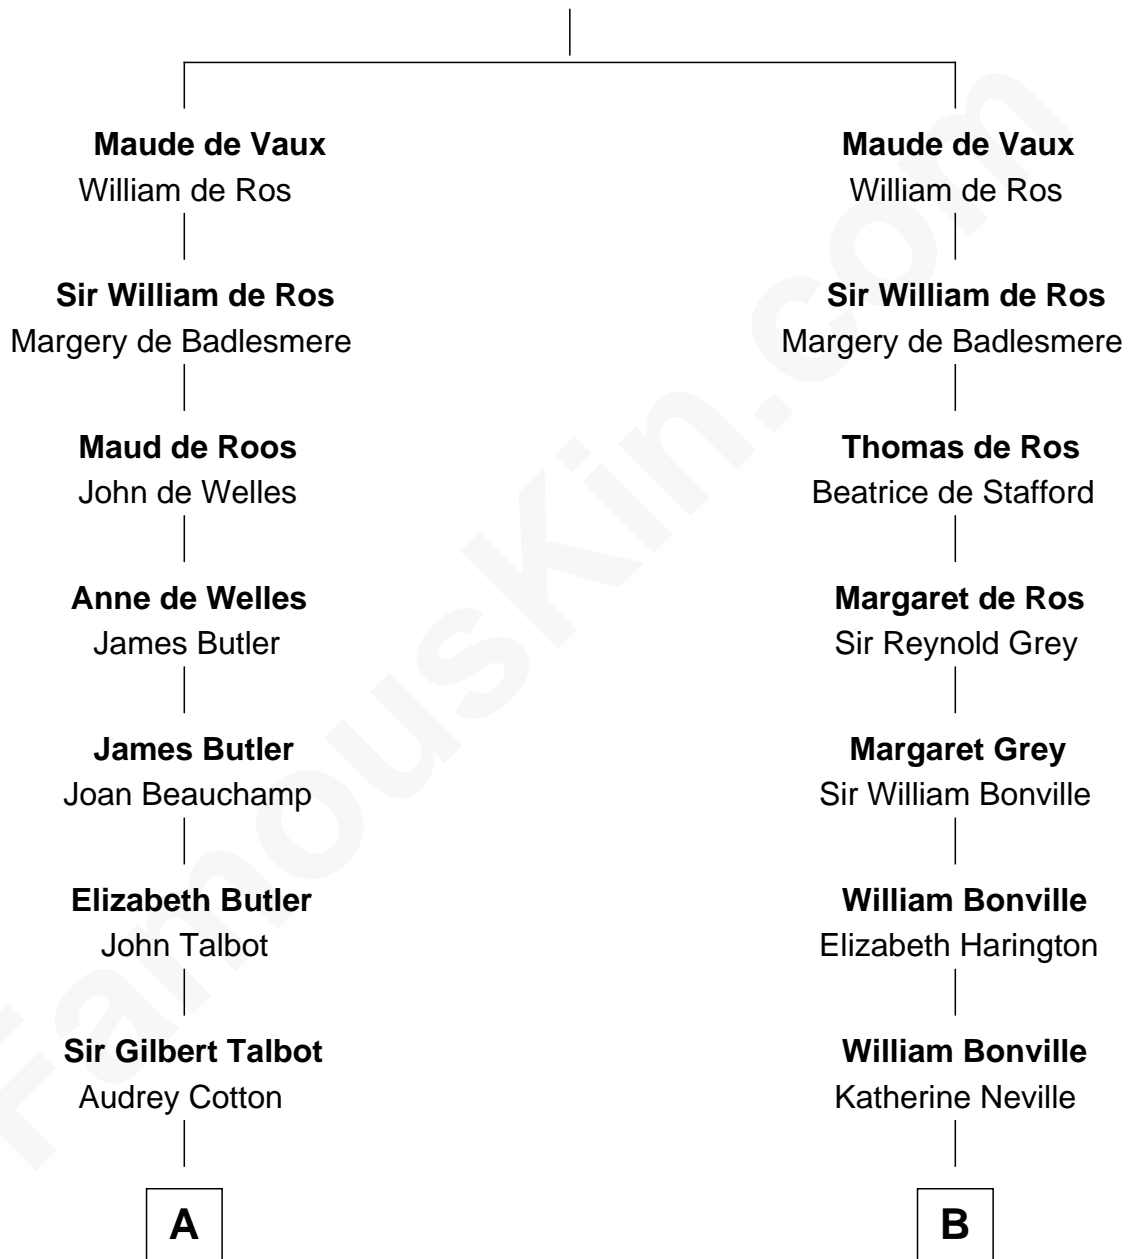

FamousKin.com

Relationship Chart of

Queen Elizabeth II

Queen of the United Kingdom

19th cousin 1 time removed of

Colonel Robert Gould Shaw

U.S. Civil War leader of film "Glory" fame

John de Vaux

C

Claude Bowes-Lyon

Frances Dora Smith

Claude George Bowes-Lyon

Cecilia Nina Cavendish-Bentinck

Elizabeth Bowes-Lyon

George VI, King of the United Kingdom

Queen Elizabeth II

Queen of the United Kingdom

D

Elizabeth Willard Parkman

Robert Gould Shaw

Francis George Shaw

Sarah Blake Sturgis

Colonel Robert Gould Shaw

Main character in film "Glory"