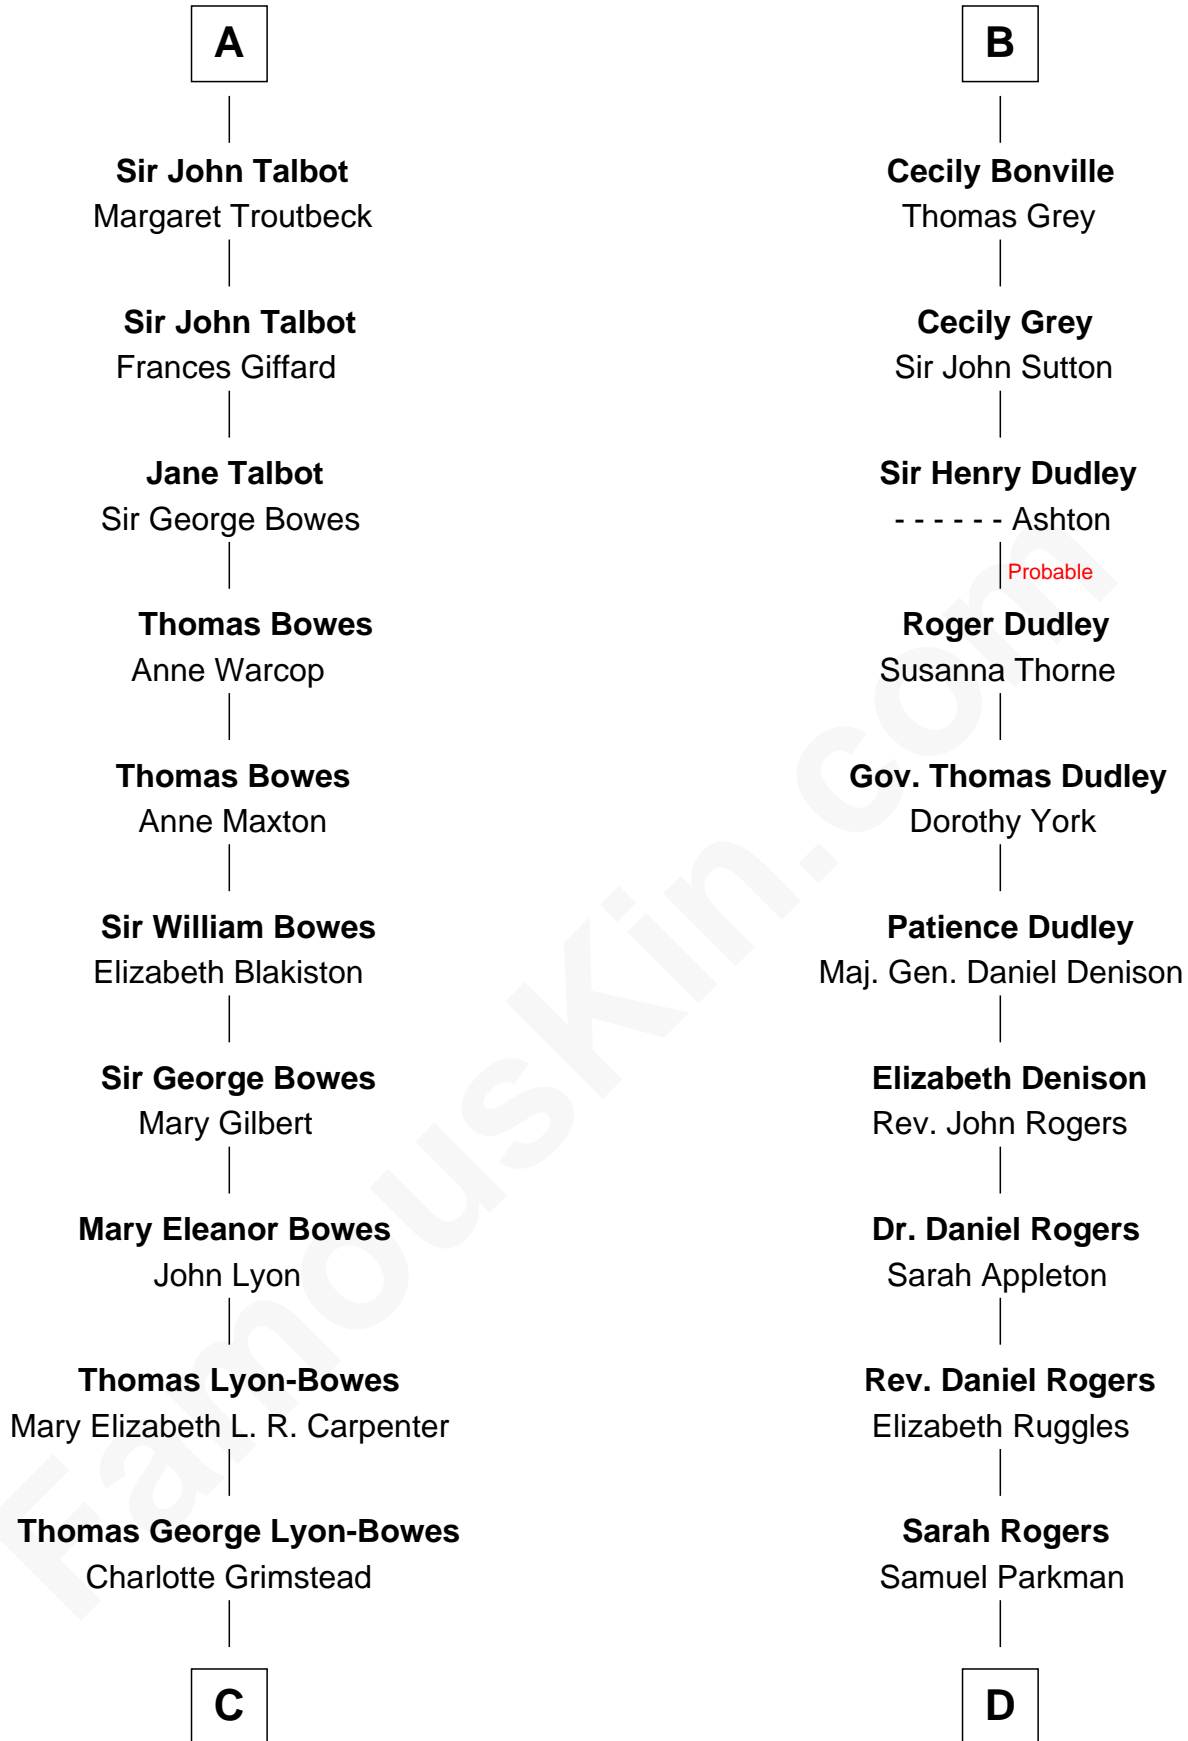

FamousKin.com

Relationship Chart of

Queen Elizabeth II

Queen of the United Kingdom

19th cousin 1 time removed of

Colonel Robert Gould Shaw

U.S. Civil War leader of film "Glory" fame

John de Vaux

C

Claude Bowes-Lyon

Frances Dora Smith

Claude George Bowes-Lyon

Cecilia Nina Cavendish-Bentinck

Elizabeth Bowes-Lyon

George VI, King of the United Kingdom

Queen Elizabeth II

Queen of the United Kingdom

D

Elizabeth Willard Parkman

Robert Gould Shaw

Francis George Shaw

Sarah Blake Sturgis

Colonel Robert Gould Shaw

Main character in film "Glory"