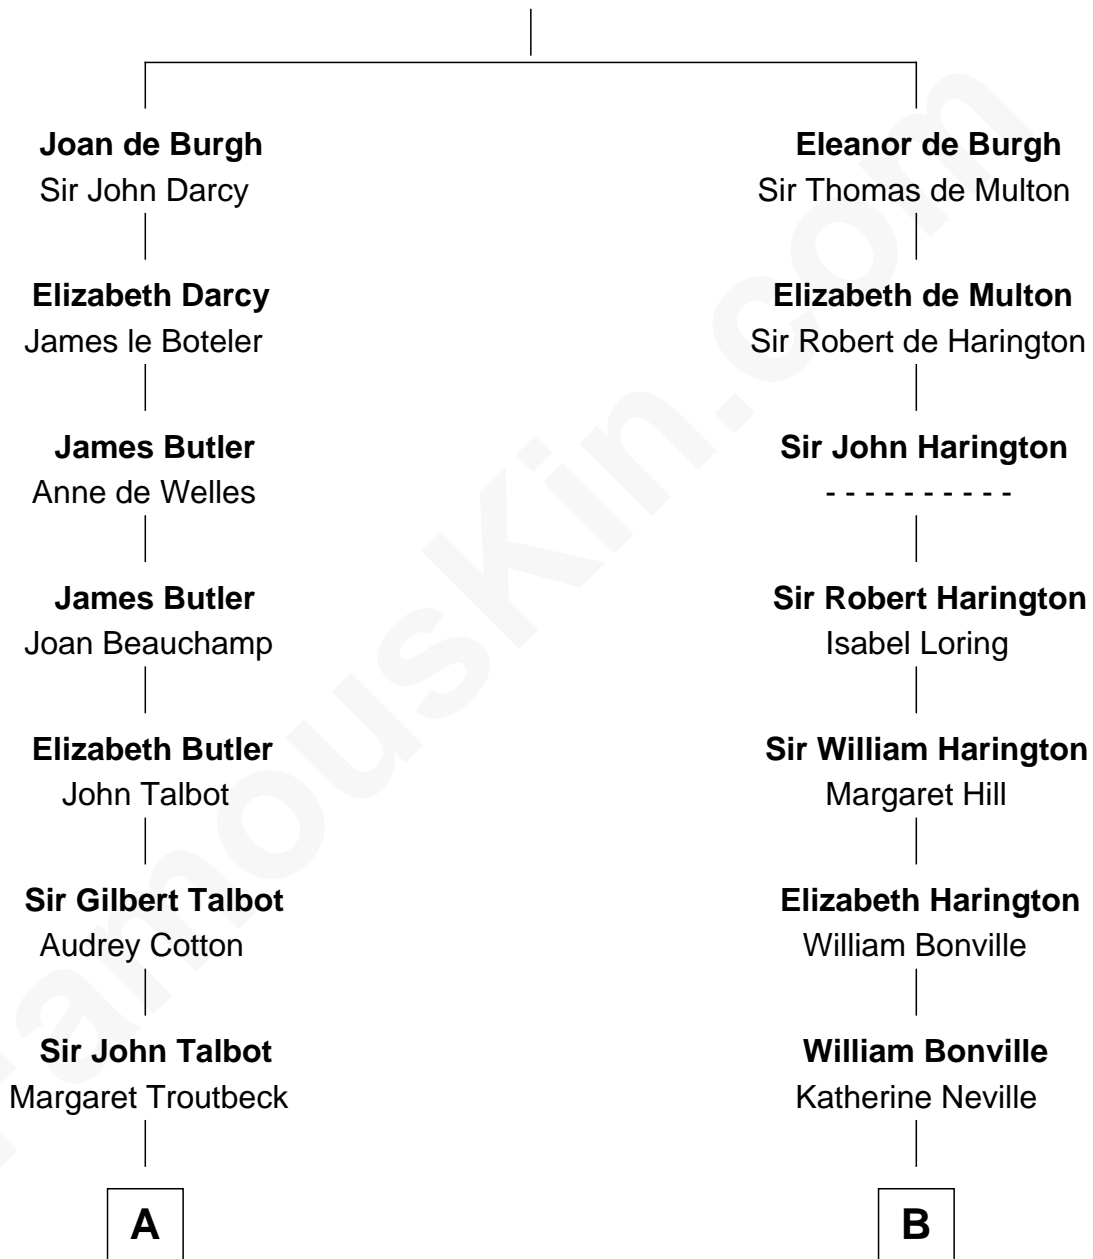

FamousKin.com

Relationship Chart of

Queen Elizabeth II

Queen of the United Kingdom

19th cousin of

Colonel Robert Gould Shaw

U.S. Civil War leader of film "Glory" fame

Sir Richard de Burgh

Margaret - - - - -

C

Claude George Bowes-Lyon
Cecilia Nina Cavendish-Bentinck

Elizabeth Bowes-Lyon
George VI, King of the United Kingdom

Queen Elizabeth II
Queen of the United Kingdom

D

Elizabeth Willard Parkman
Robert Gould Shaw

Francis George Shaw
Sarah Blake Sturgis

Colonel Robert Gould Shaw
Main character in film "Glory"

FamousKin.com