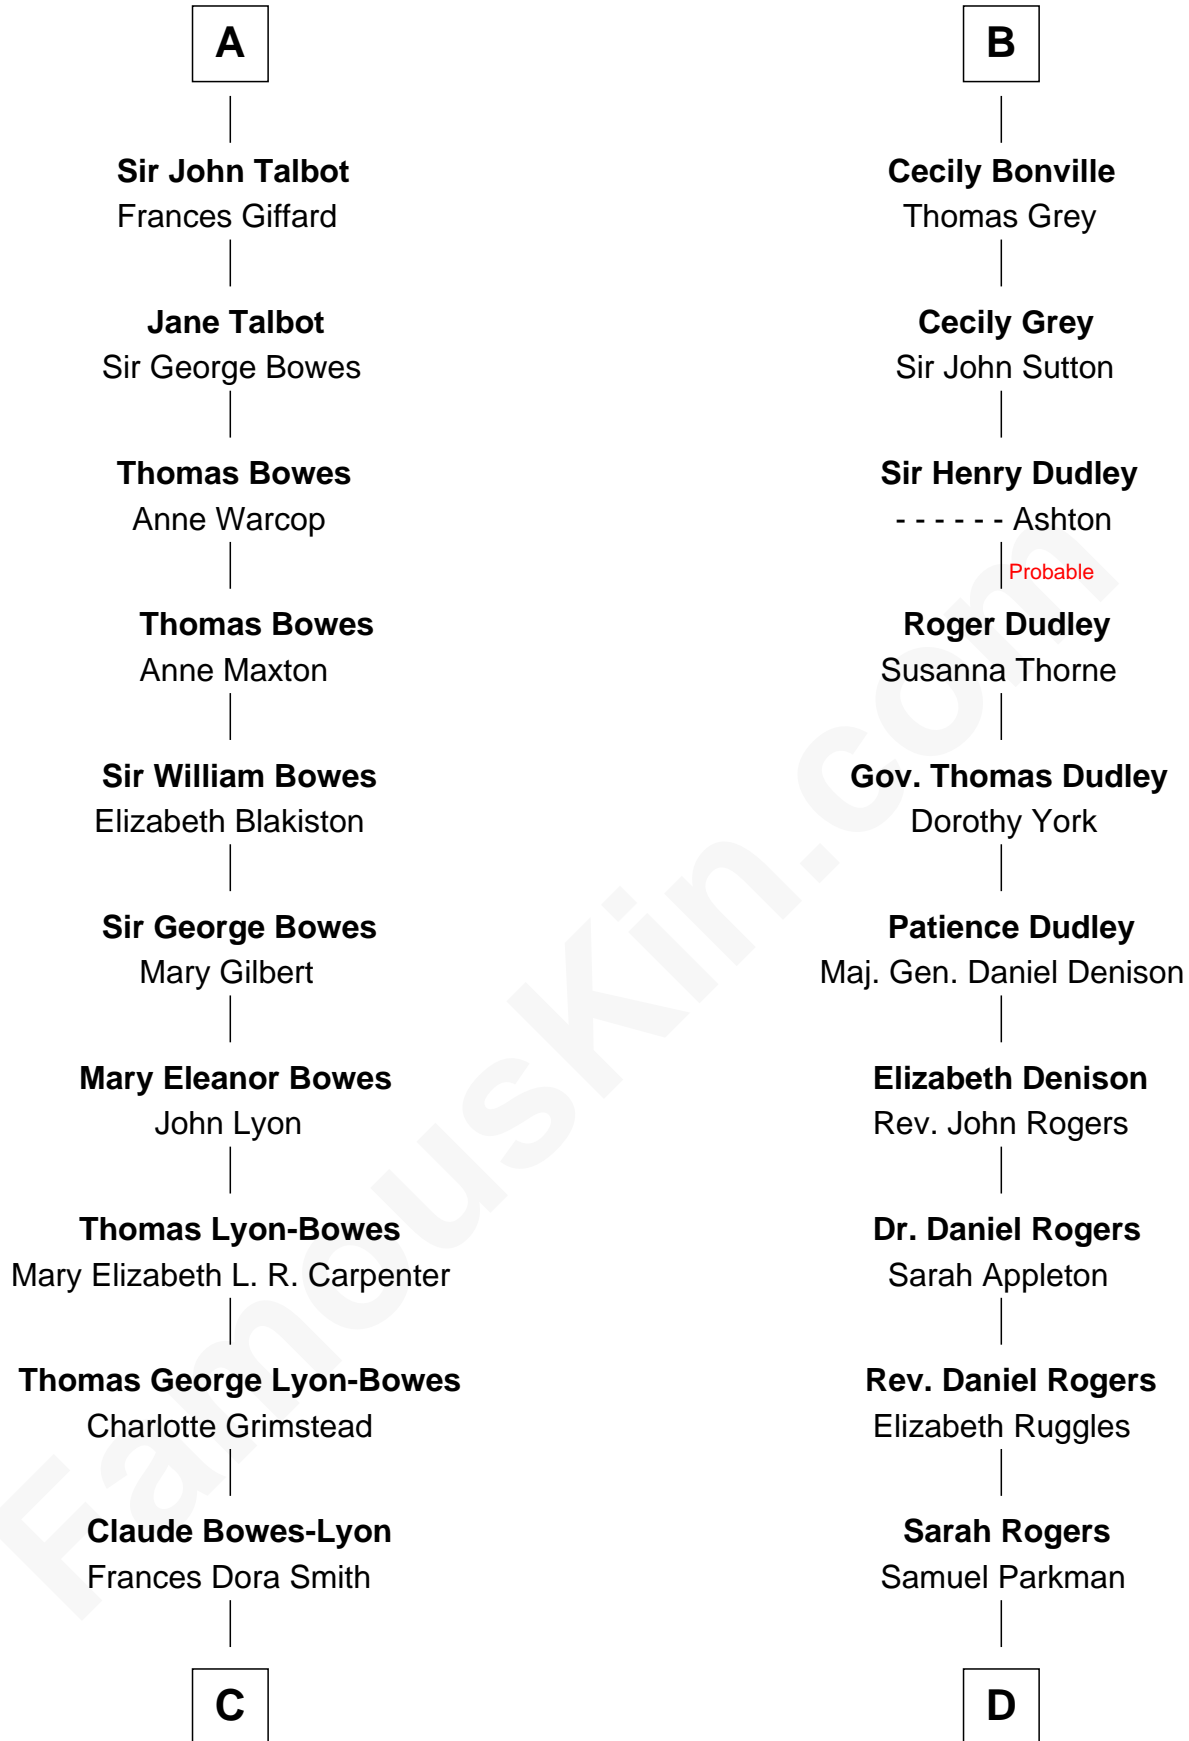

FamousKin.com

Relationship Chart of

Queen Elizabeth II

Queen of the United Kingdom

19th cousin of

Colonel Robert Gould Shaw

U.S. Civil War leader of film "Glory" fame

Sir Richard de Burgh

Margaret - - - - -

C

Claude George Bowes-Lyon
Cecilia Nina Cavendish-Bentinck

Elizabeth Bowes-Lyon
George VI, King of the United Kingdom

Queen Elizabeth II
Queen of the United Kingdom

D

Elizabeth Willard Parkman
Robert Gould Shaw

Francis George Shaw
Sarah Blake Sturgis

Colonel Robert Gould Shaw
Main character in film "Glory"

FamousKin.com