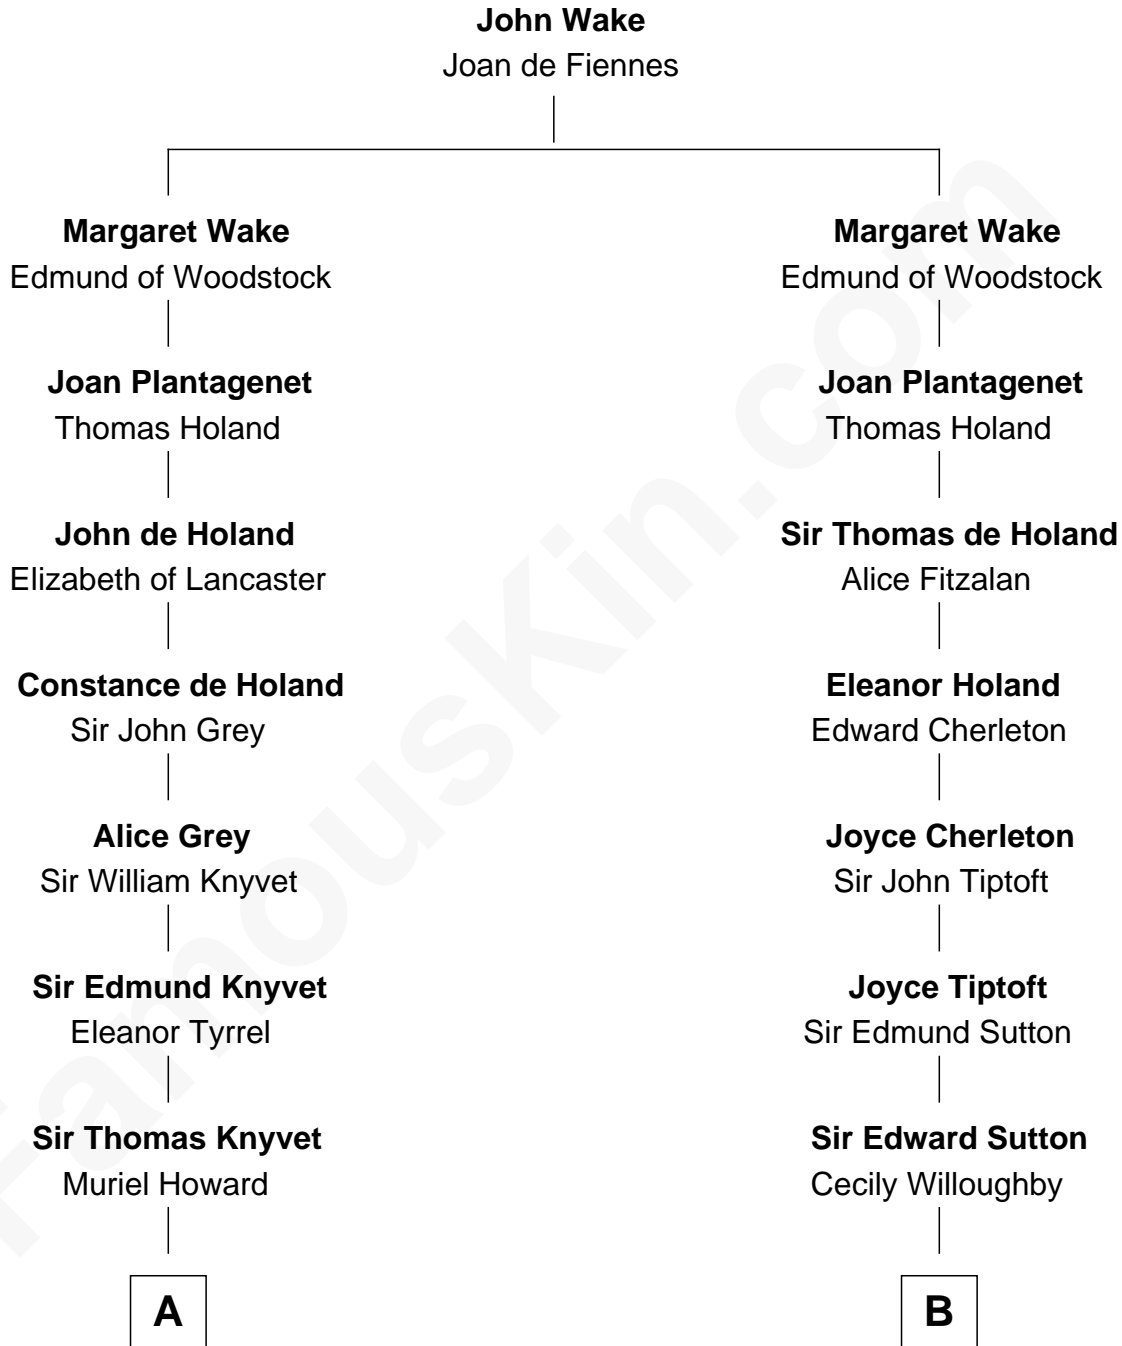

FamousKin.com

Relationship Chart of

Queen Elizabeth II

Queen of the United Kingdom

18th cousin 3 times removed of

Colonel Robert Gould Shaw

U.S. Civil War leader of film "Glory" fame

C

D

Charles Augustus Cavendish-Bentinck

Anne Wellesley

Francis George Shaw

Sarah Blake Sturgis

Rev. Charles William Cavendish-Bentinck

Caroline Louisa Burnaby

Colonel Robert Gould Shaw

Main character in film "Glory"

Cecilia Nina Cavendish-Bentinck

Claude George Bowes-Lyon

Elizabeth Bowes-Lyon

George VI, King of the United Kingdom

Queen Elizabeth II

Queen of the United Kingdom