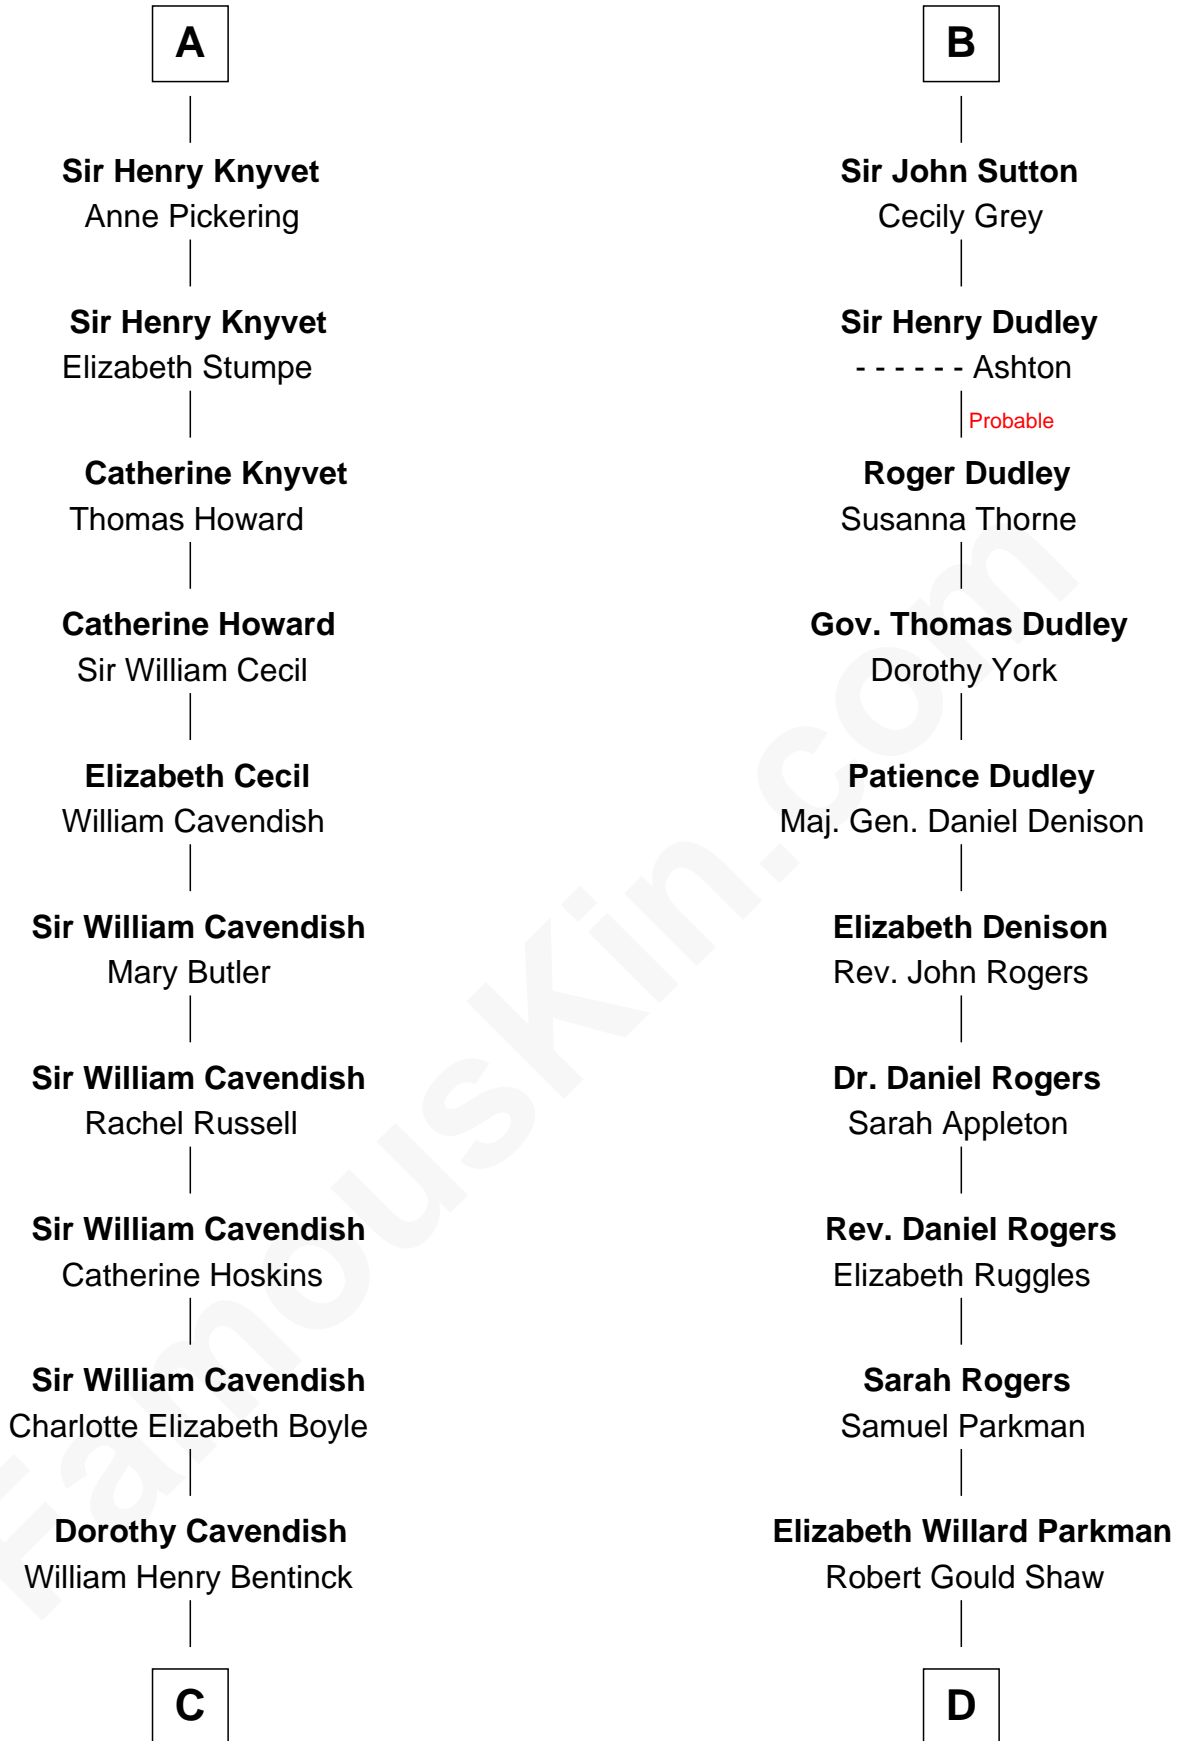

FamousKin.com

Relationship Chart of

Queen Elizabeth II

Queen of the United Kingdom

18th cousin 3 times removed of

Colonel Robert Gould Shaw

U.S. Civil War leader of film "Glory" fame

C

D

Charles Augustus Cavendish-Bentinck

Anne Wellesley

Francis George Shaw

Sarah Blake Sturgis

Rev. Charles William Cavendish-Bentinck

Caroline Louisa Burnaby

Colonel Robert Gould Shaw

Main character in film "Glory"

Cecilia Nina Cavendish-Bentinck

Claude George Bowes-Lyon

Elizabeth Bowes-Lyon

George VI, King of the United Kingdom

Queen Elizabeth II

Queen of the United Kingdom