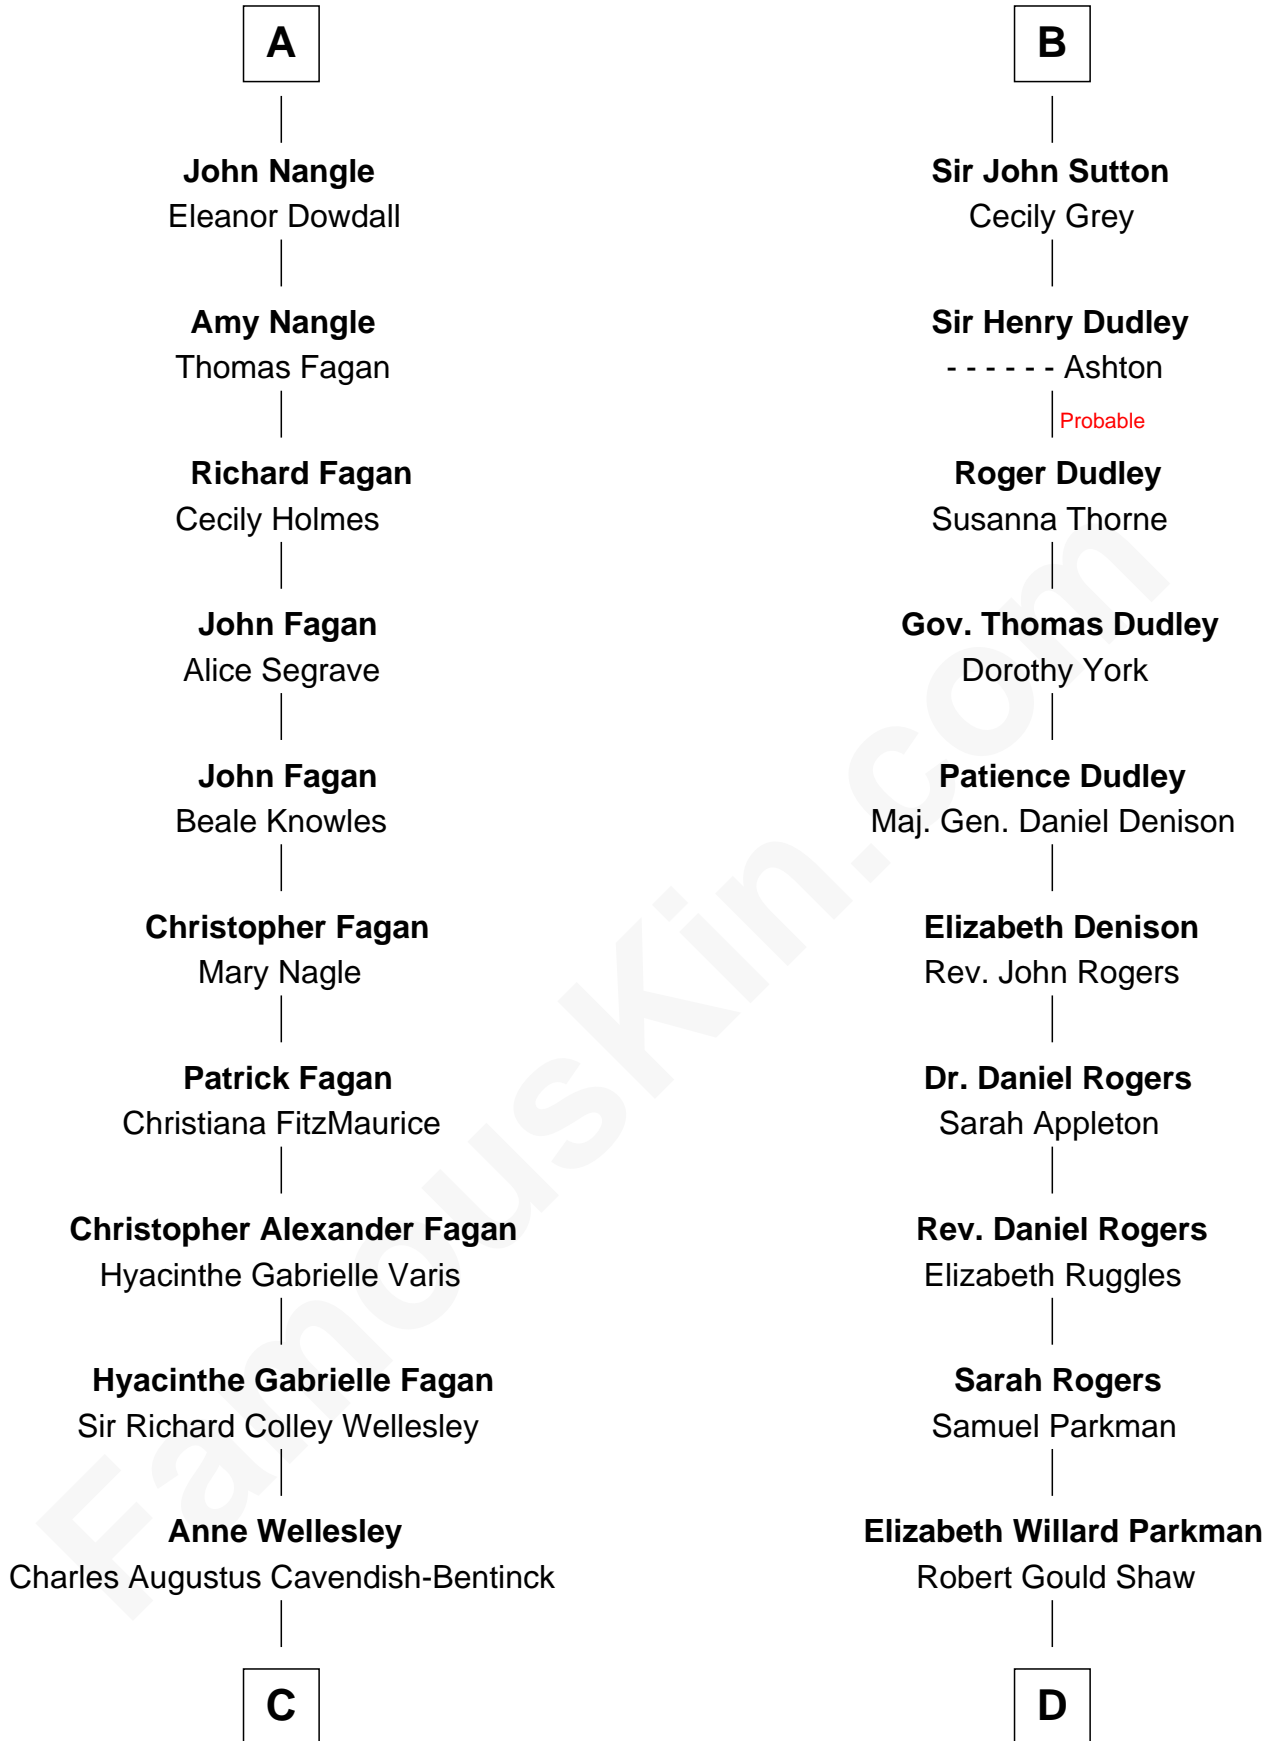

FamousKin.com

Relationship Chart of

Queen Elizabeth II

Queen of the United Kingdom

18th cousin 2 times removed of

Colonel Robert Gould Shaw

U.S. Civil War leader of film "Glory" fame

C

Rev. Charles William Cavendish-Bentinck

Caroline Louisa Burnaby

Cecilia Nina Cavendish-Bentinck

Claude George Bowes-Lyon

Elizabeth Bowes-Lyon

George VI, King of the United Kingdom

Queen Elizabeth II

Queen of the United Kingdom

D

Francis George Shaw

Sarah Blake Sturgis

Colonel Robert Gould Shaw

Main character in film "Glory"

FamousKin.com