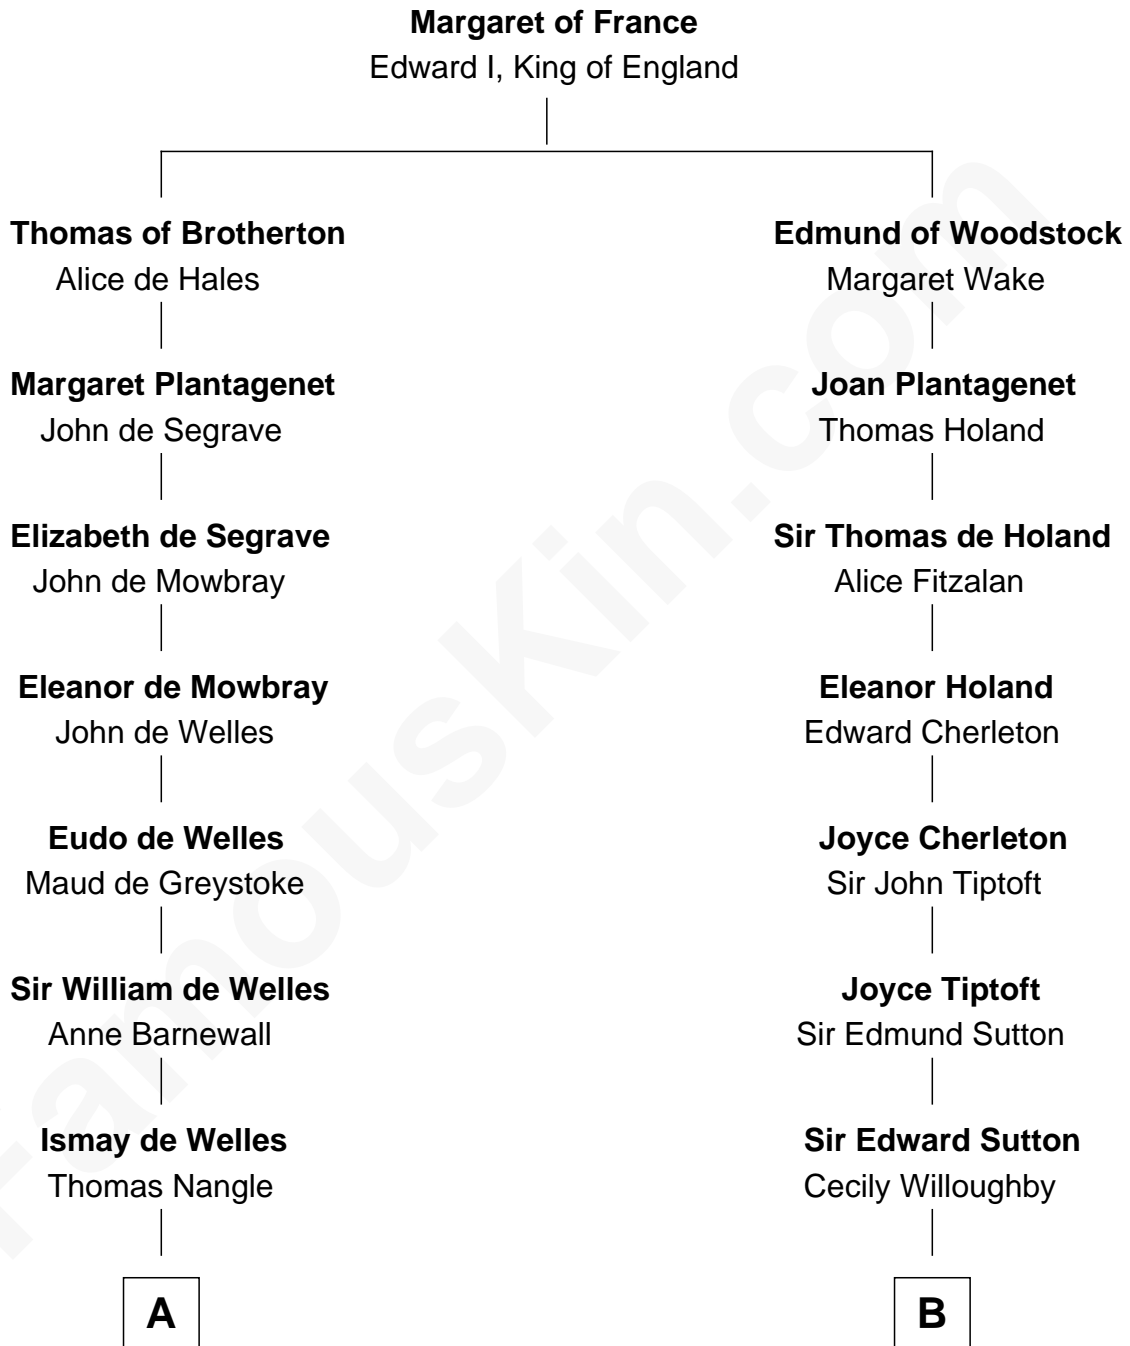

FamousKin.com

Relationship Chart of

Queen Elizabeth II

Queen of the United Kingdom

18th cousin 2 times removed of

Colonel Robert Gould Shaw

U.S. Civil War leader of film "Glory" fame

C

Rev. Charles William Cavendish-Bentinck

Caroline Louisa Burnaby

Cecilia Nina Cavendish-Bentinck

Claude George Bowes-Lyon

Elizabeth Bowes-Lyon

George VI, King of the United Kingdom

Queen Elizabeth II

Queen of the United Kingdom

D

Francis George Shaw

Sarah Blake Sturgis

Colonel Robert Gould Shaw

Main character in film "Glory"

FamousKin.com