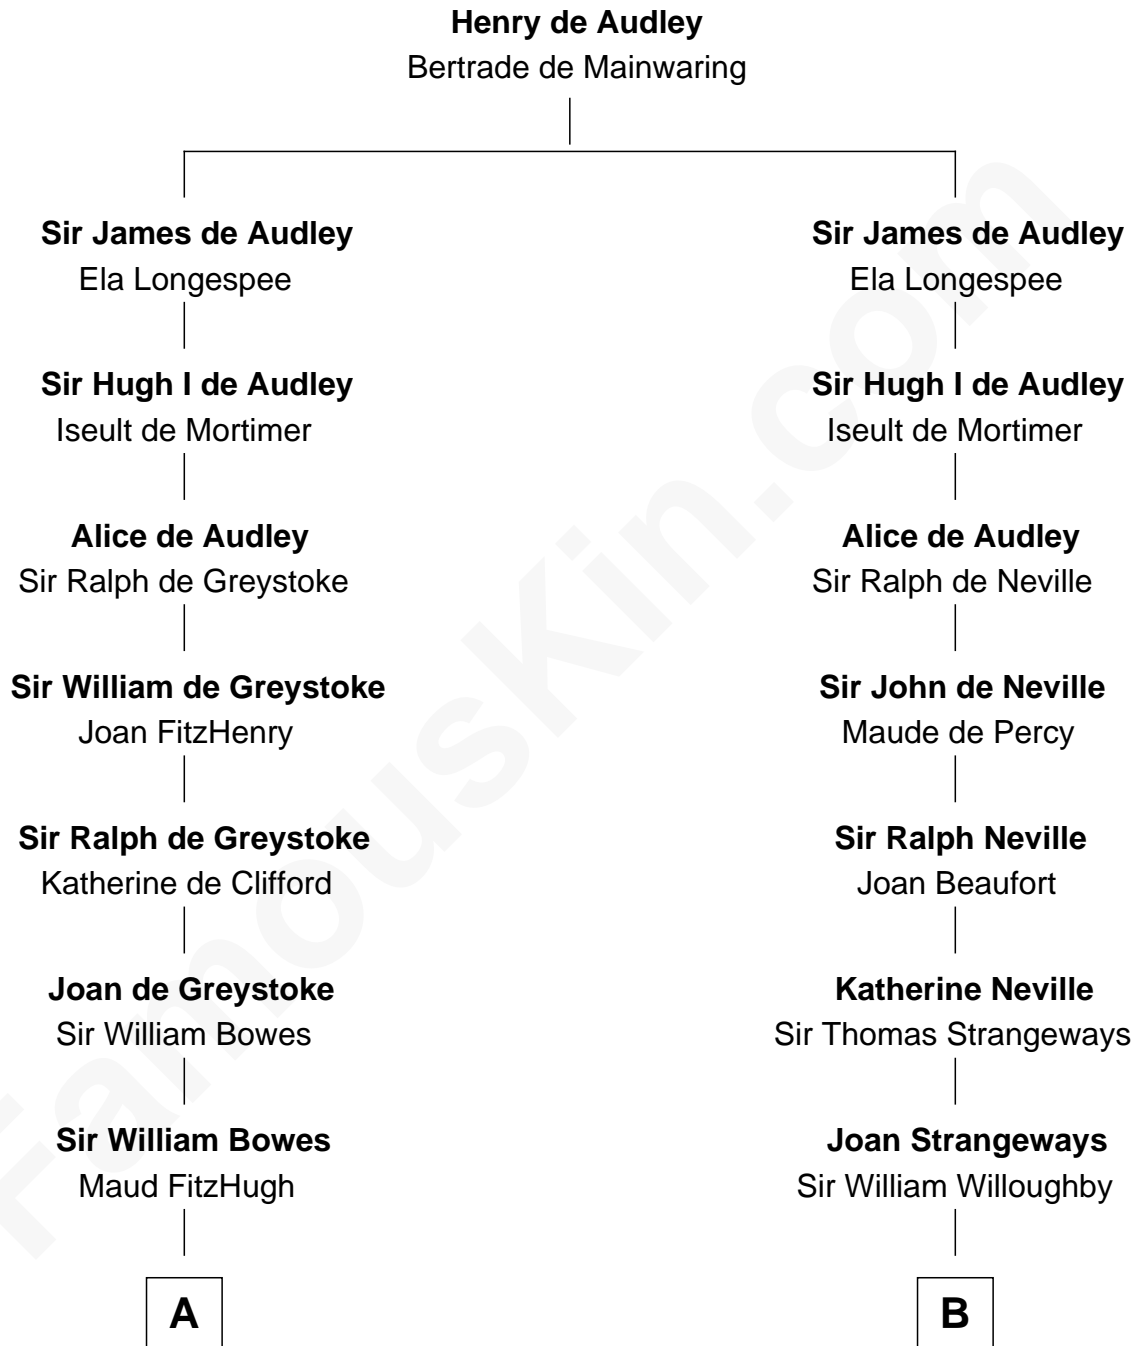

FamousKin.com

Relationship Chart of

Queen Elizabeth II

Queen of the United Kingdom

19th cousin 1 time removed of

Colonel Robert Gould Shaw

U.S. Civil War leader of film "Glory" fame

C

Claude Bowes-Lyon
Frances Dora Smith

Claude George Bowes-Lyon
Cecilia Nina Cavendish-Bentinck

Elizabeth Bowes-Lyon
George VI, King of the United Kingdom

Queen Elizabeth II
Queen of the United Kingdom

D

Elizabeth Willard Parkman
Robert Gould Shaw

Francis George Shaw
Sarah Blake Sturgis

Colonel Robert Gould Shaw
Main character in film "Glory"

FamousKin.com