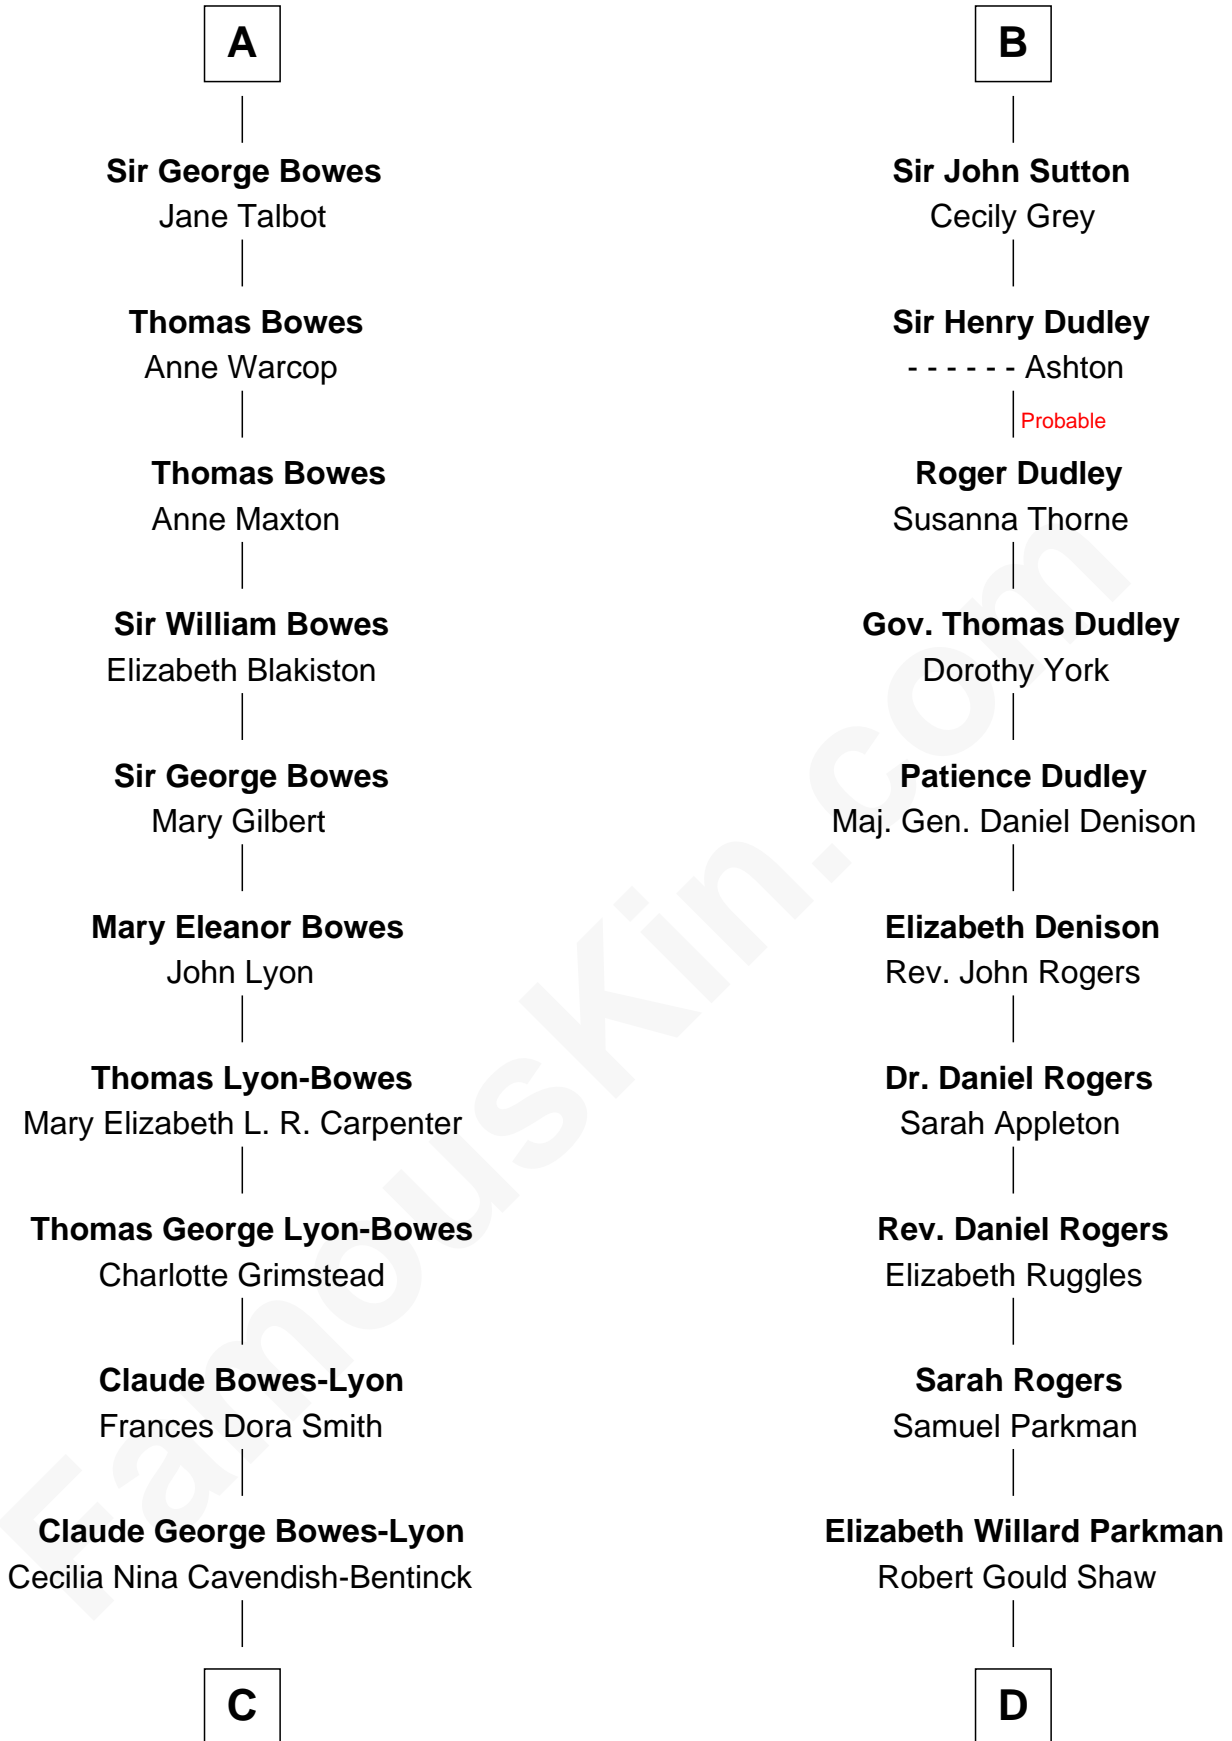

FamousKin.com

Relationship Chart of

Queen Elizabeth II

Queen of the United Kingdom

18th cousin of

Colonel Robert Gould Shaw

U.S. Civil War leader of film "Glory" fame

Richard Fitzalan

Alice de Saluzzo

C

Elizabeth Bowes-Lyon

George VI, King of the United Kingdom

Queen Elizabeth II

Queen of the United Kingdom

D

Francis George Shaw

Sarah Blake Sturgis

Colonel Robert Gould Shaw

Main character in film "Glory"

FamousKin.com