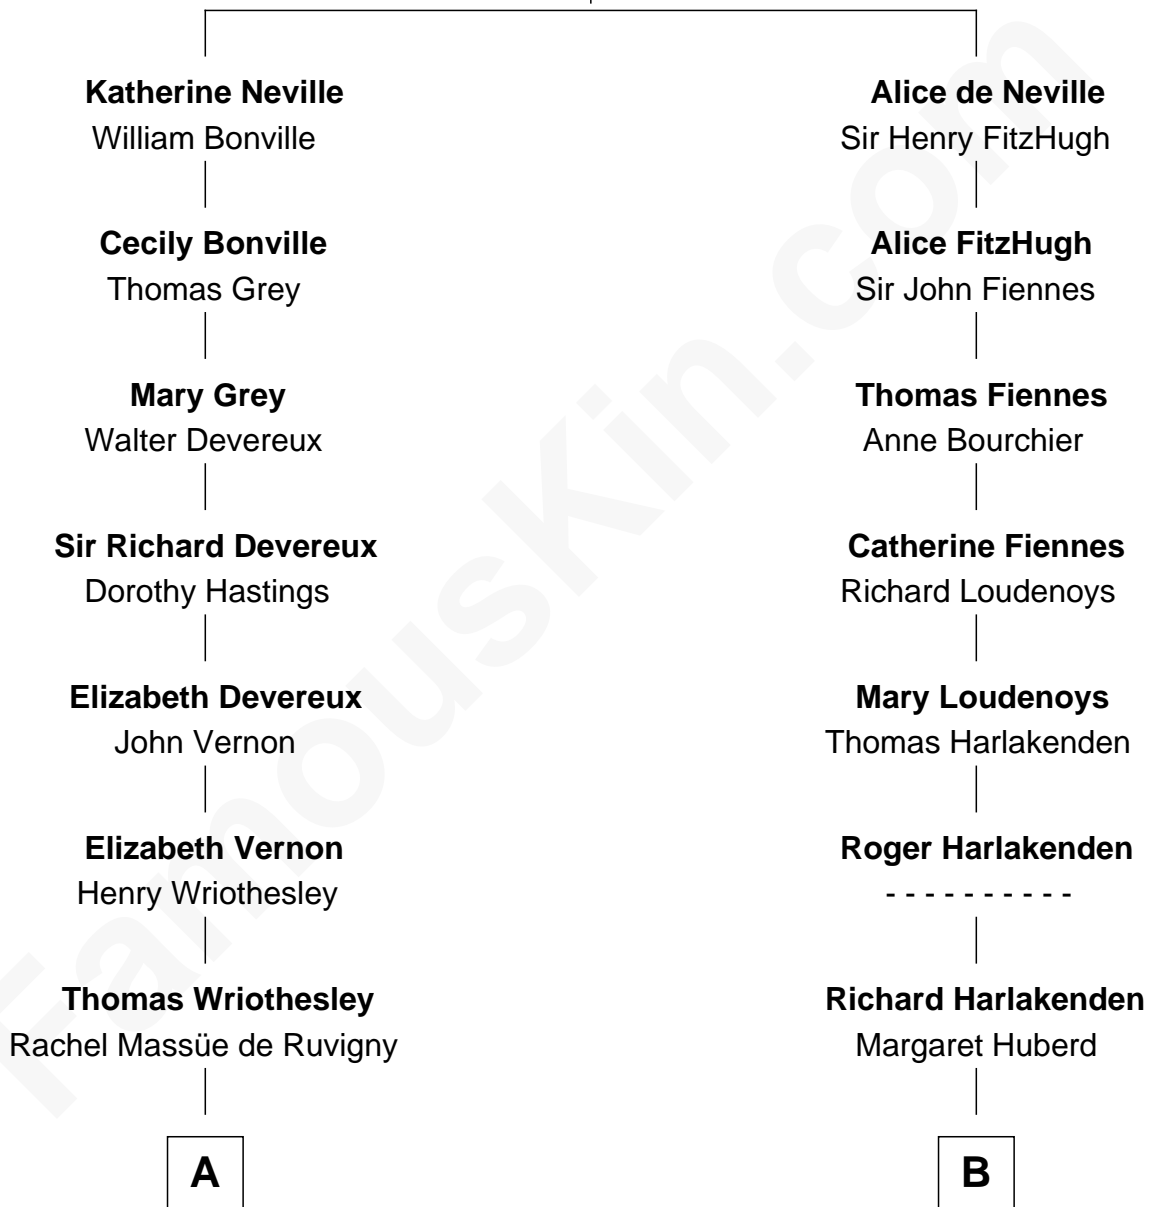

## Relationship Chart of

### Queen Elizabeth II

*Queen of the United Kingdom*

16th cousin 2 times removed of

**Anne Baxter**

*Movie Actress*

**Sir Richard Neville**

Alice Montagu

C