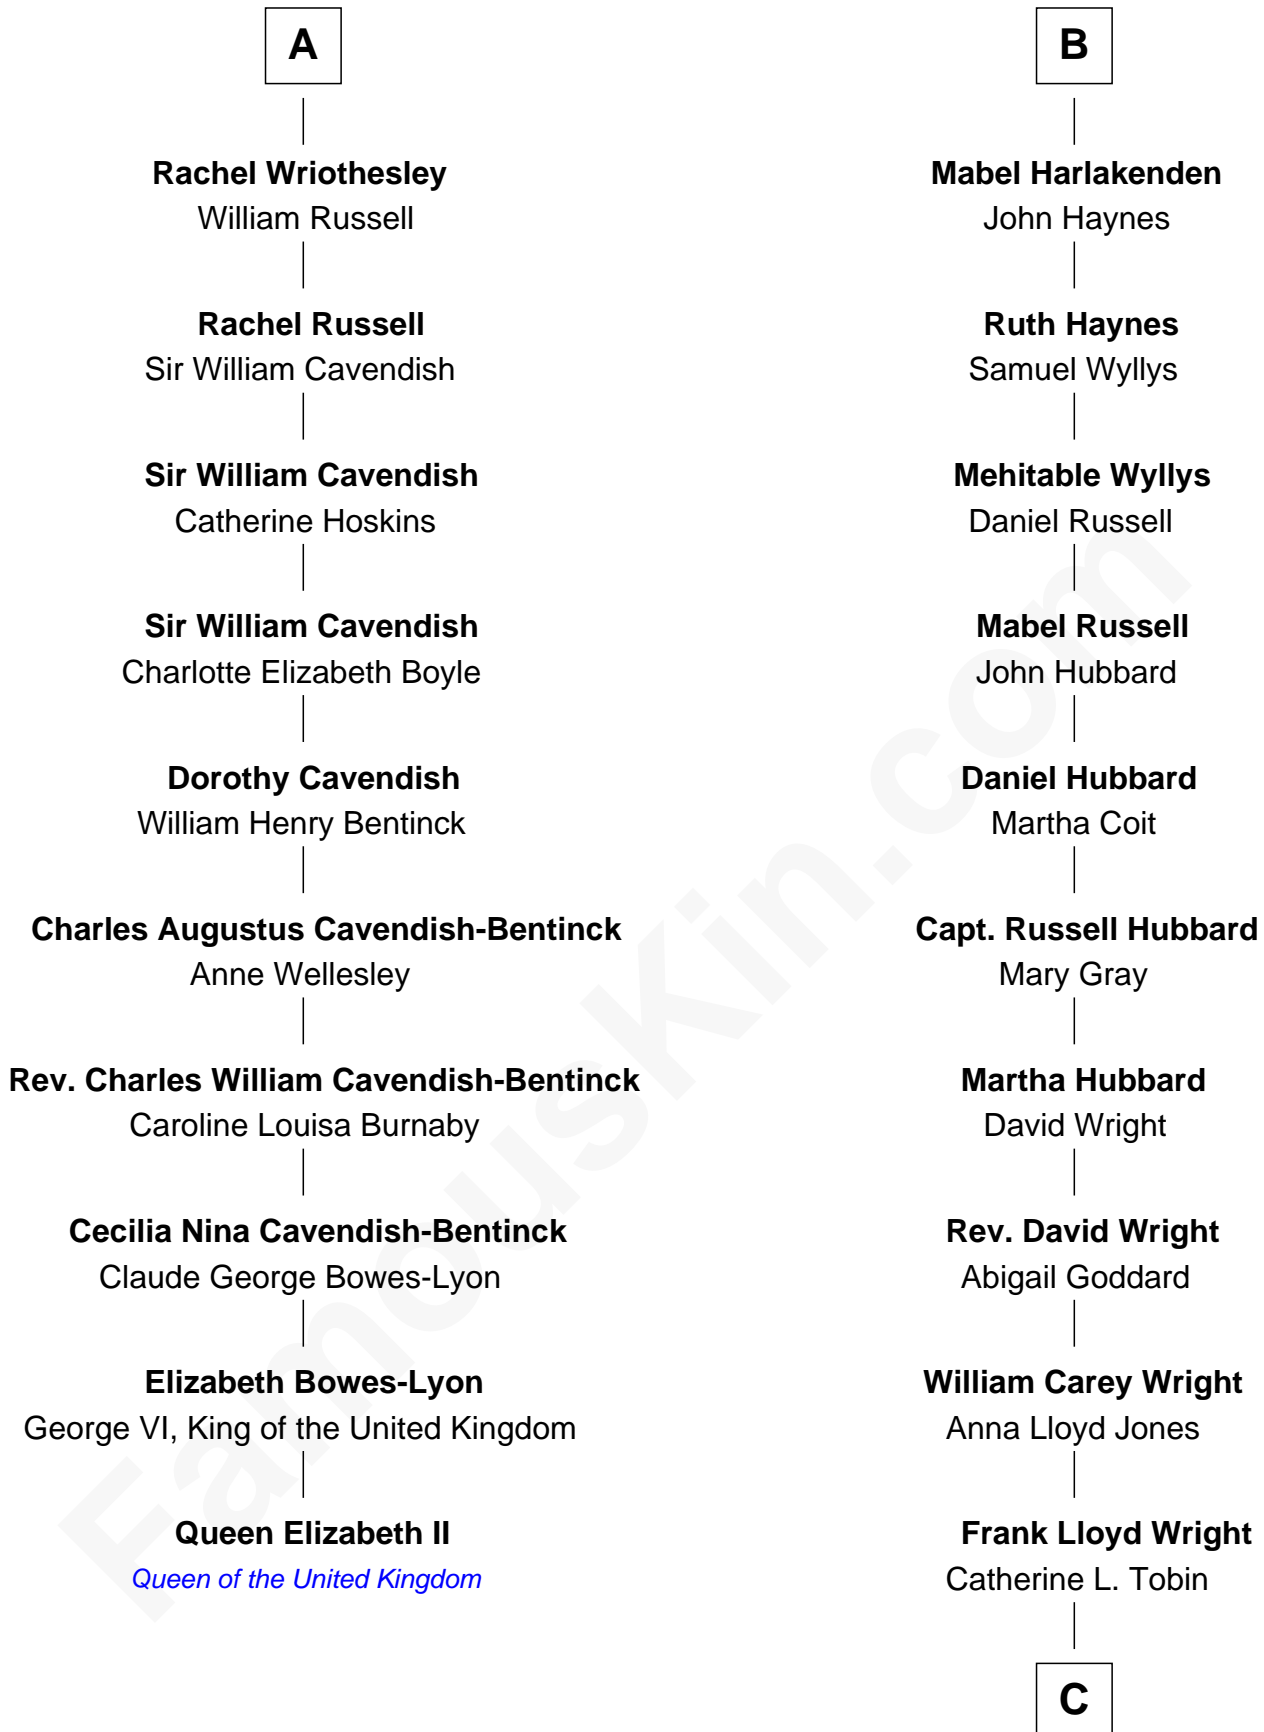

## Relationship Chart of

### Queen Elizabeth II

*Queen of the United Kingdom*

16th cousin 2 times removed of

**Anne Baxter**

*Movie Actress*

**Sir Richard Neville**

Alice Montagu

C