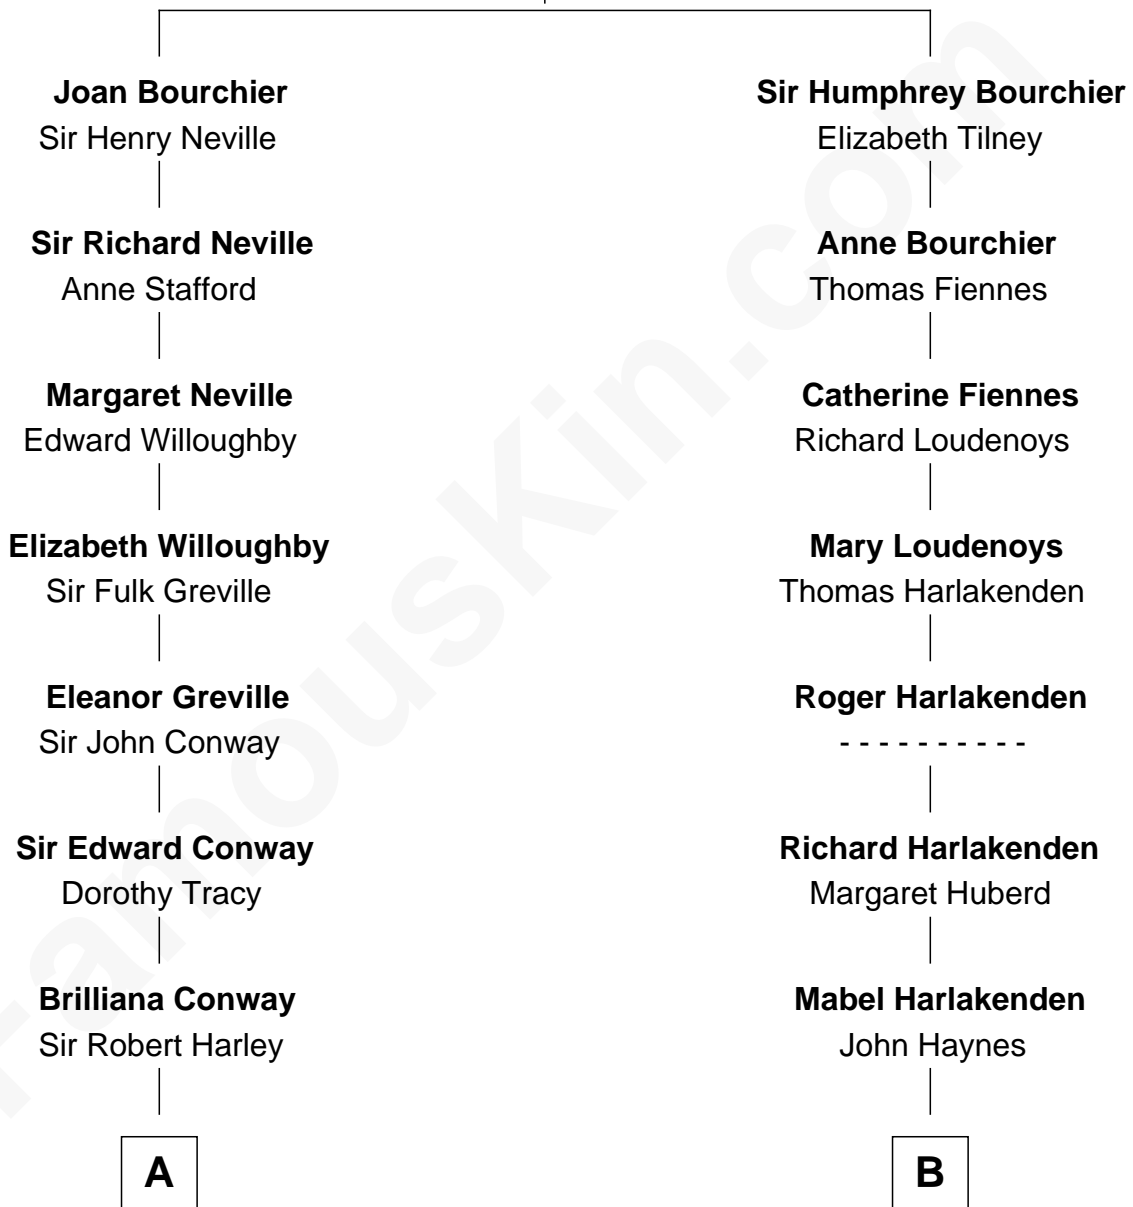

FamousKin.com

Relationship Chart of

Queen Elizabeth II

Queen of the United Kingdom

16th cousin 1 time removed of

Anne Baxter

Movie Actress

Sir John Bouchier

Margaret Berners

Elizabeth II photo by [Eric Draper](#)