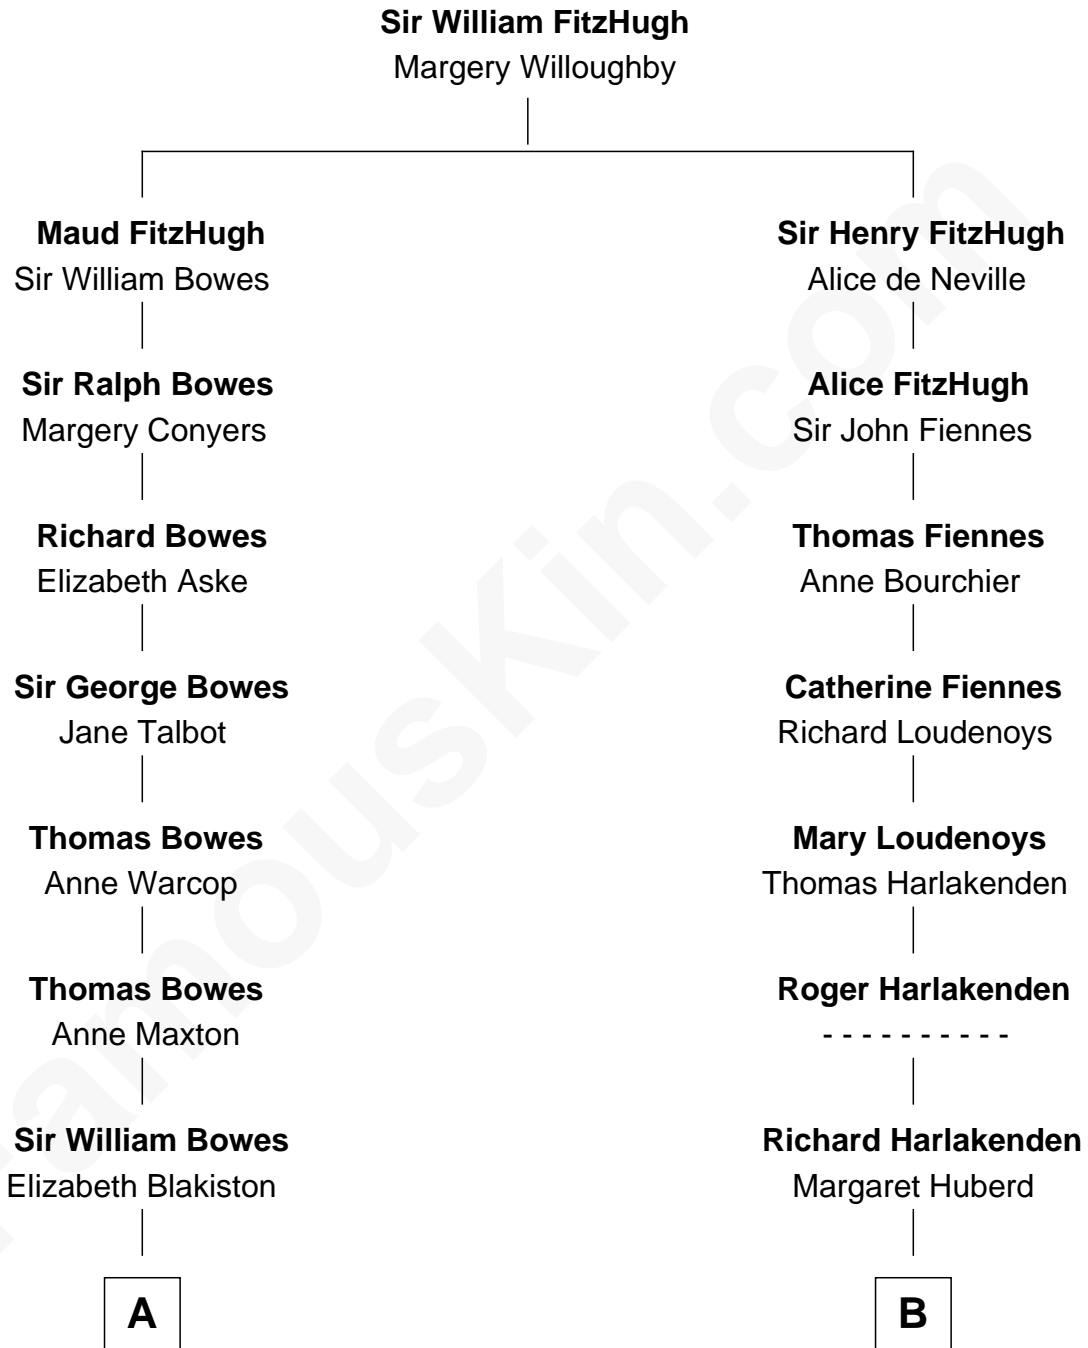

## Relationship Chart of

### Queen Elizabeth II

*Queen of the United Kingdom*

14th cousin 4 times removed of

**Anne Baxter**

*Movie Actress*

**C**

**Catherine Dorothy Wright**

Kenneth Stuart Baxter

**Anne Baxter**

*Movie Actress*

FamousKin.com