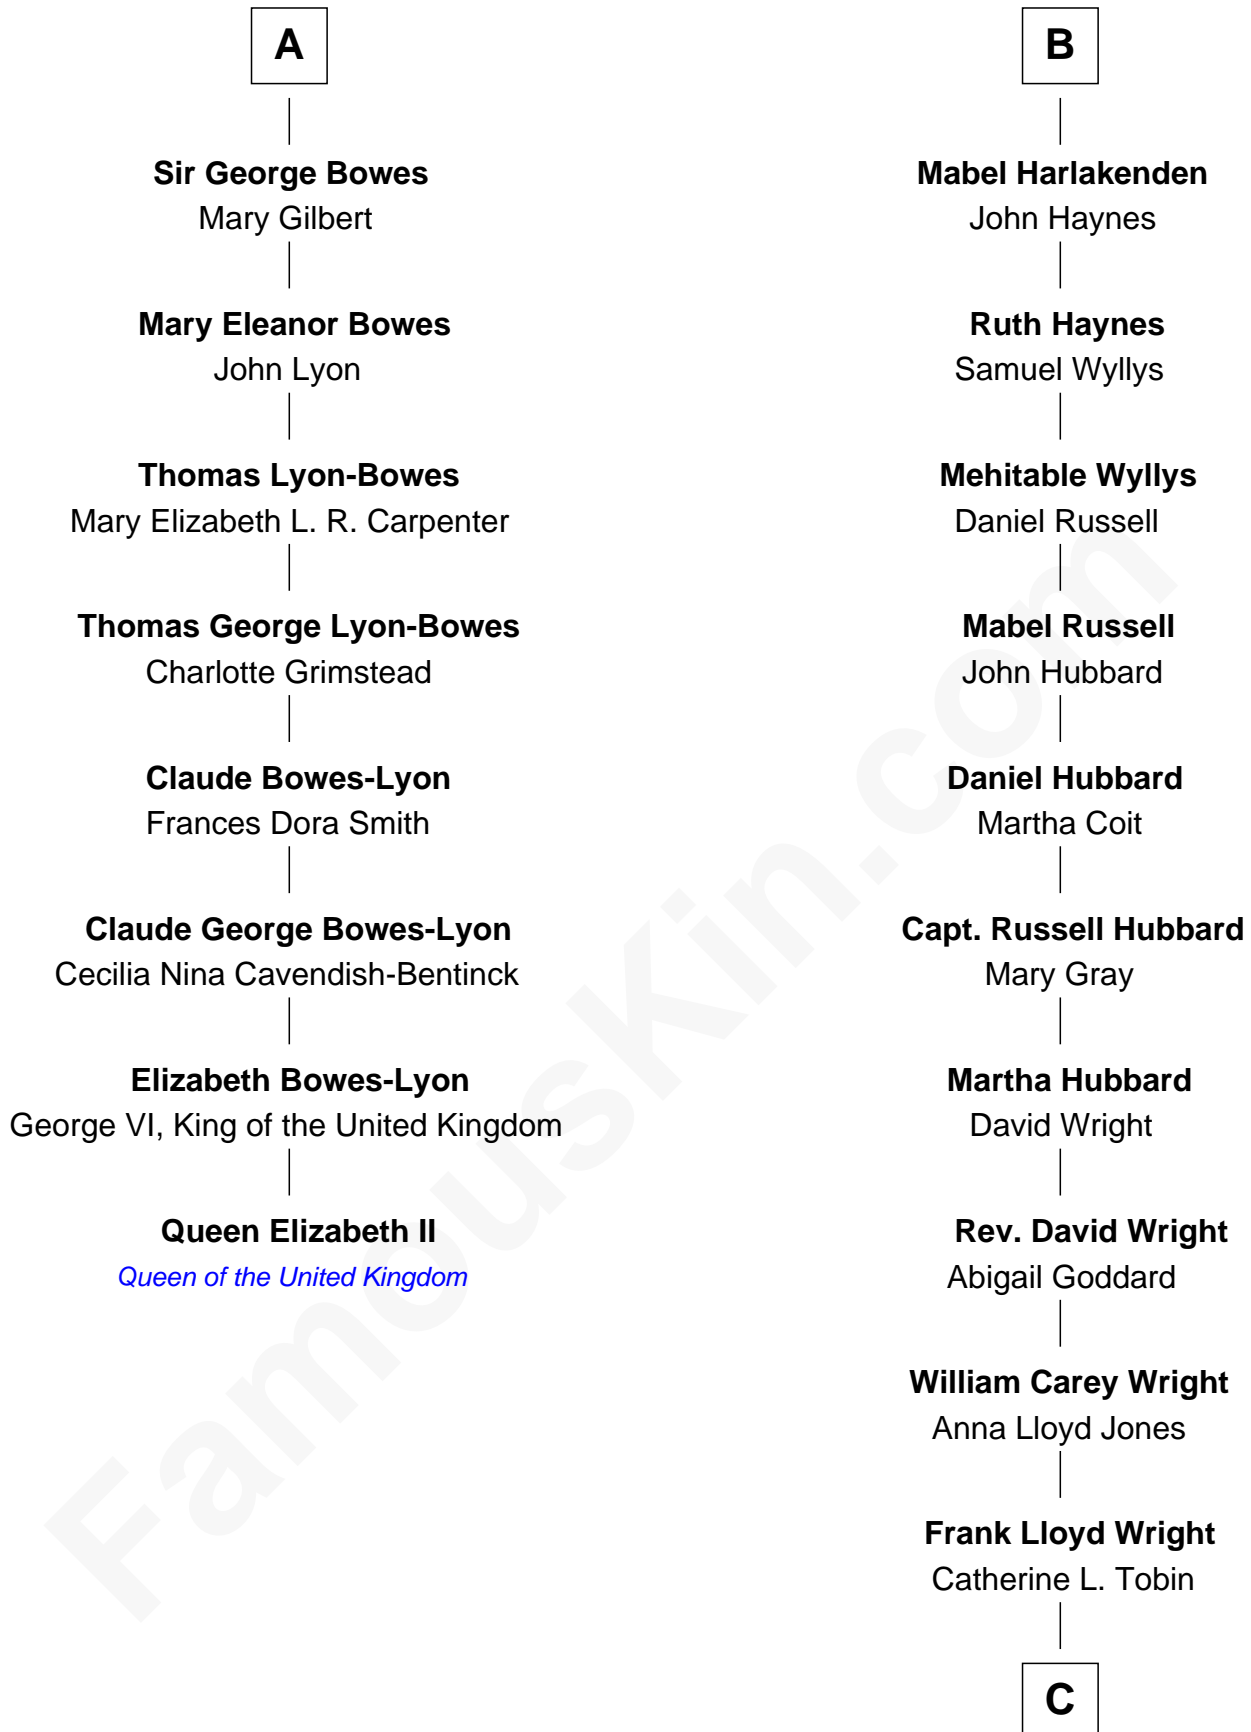

## Relationship Chart of

### Queen Elizabeth II

*Queen of the United Kingdom*

14th cousin 4 times removed of

**Anne Baxter**

*Movie Actress*

**C**

**Catherine Dorothy Wright**

Kenneth Stuart Baxter

**Anne Baxter**

*Movie Actress*

FamousKin.com