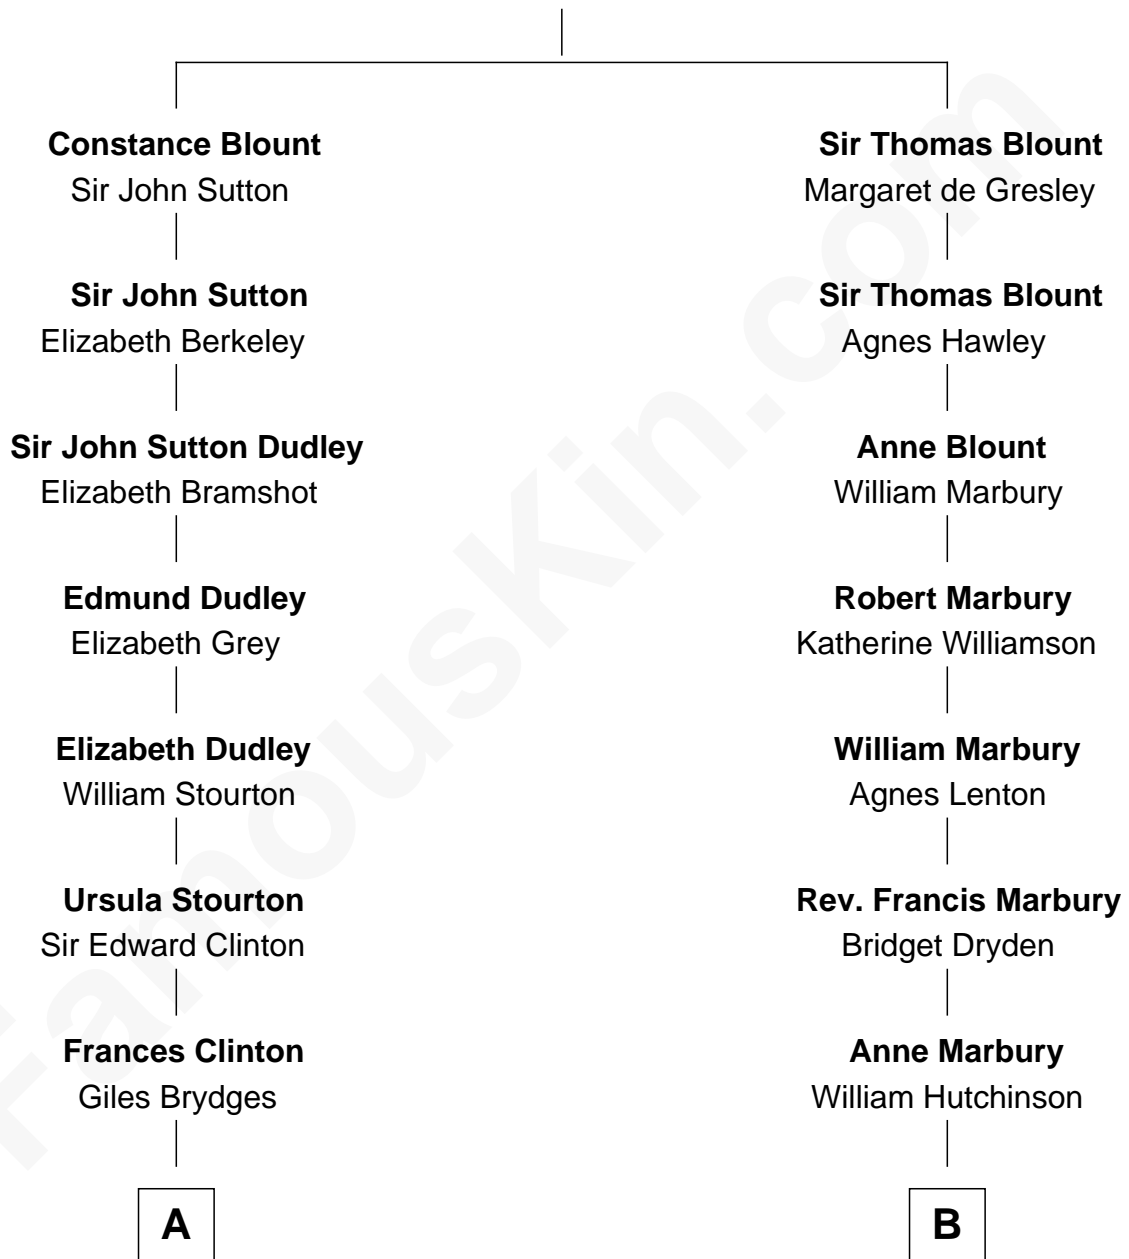

FamousKin.com Relationship Chart of

Queen Elizabeth II

Queen of the United Kingdom

18th cousin of

George H. W. Bush

41st U.S. President

Sir Walter Blount

Sancha de Ayala

A

Catherine Brydges

Francis Russell

Sir William Russell

Anne Carr

William Russell

Rachel Wriothesley

Rachel Russell