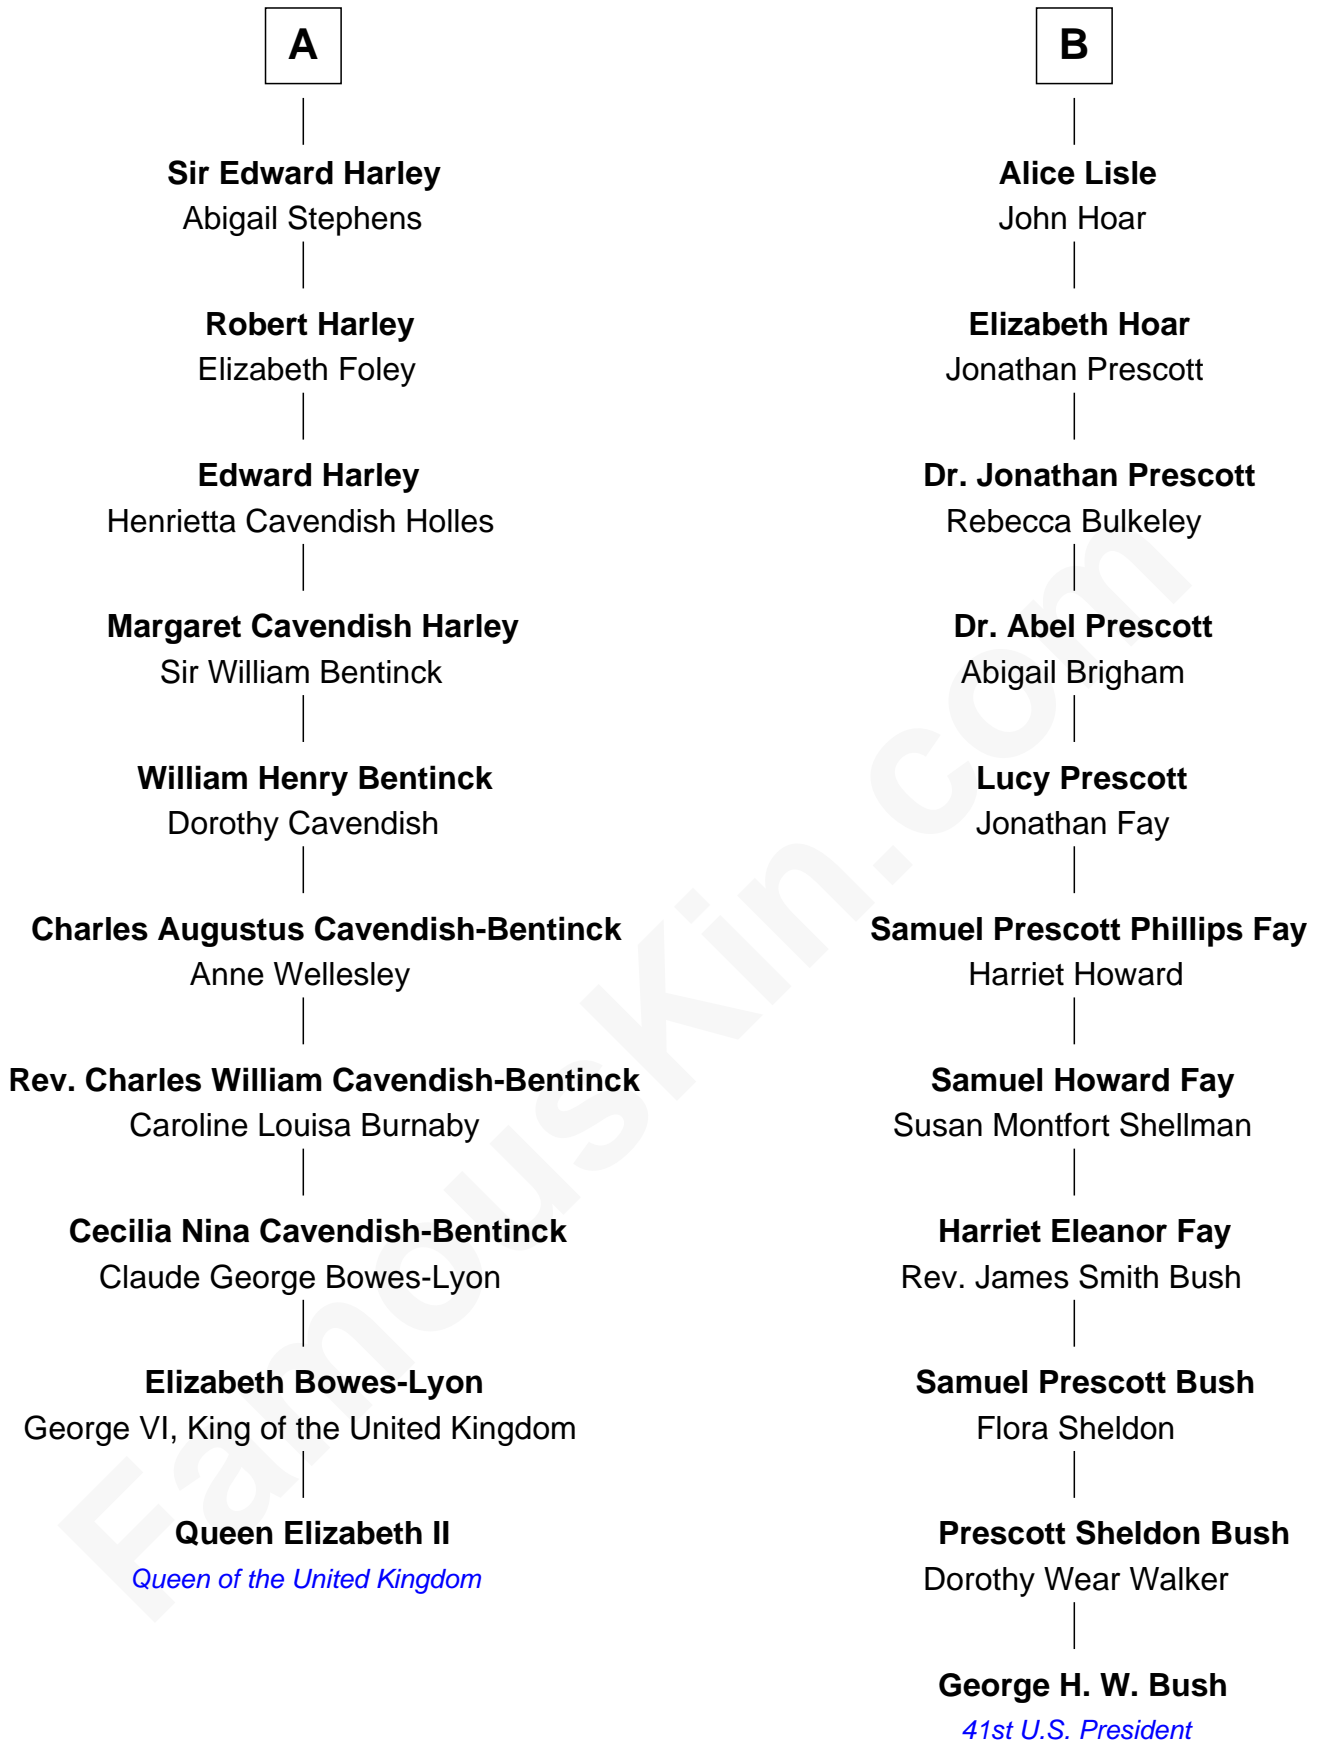

FamousKin.com Relationship Chart of

Queen Elizabeth II

Queen of the United Kingdom

16th cousin 1 time removed of

George H. W. Bush

41st U.S. President

Sir Humphrey Stafford

Eleanor Aylesbury

Humphrey Stafford

Katherine Fray

Anne Stafford

Sir Richard Neville

Margaret Neville

Edward Willoughby

Elizabeth Willoughby

Sir Fulk Greville

Sir John Hungerford

Bridget Hungerford

Sir William Lisle

John Lisle

Alice Beckenshaw

B

Elizabeth II photo by [Eric Draper](#)