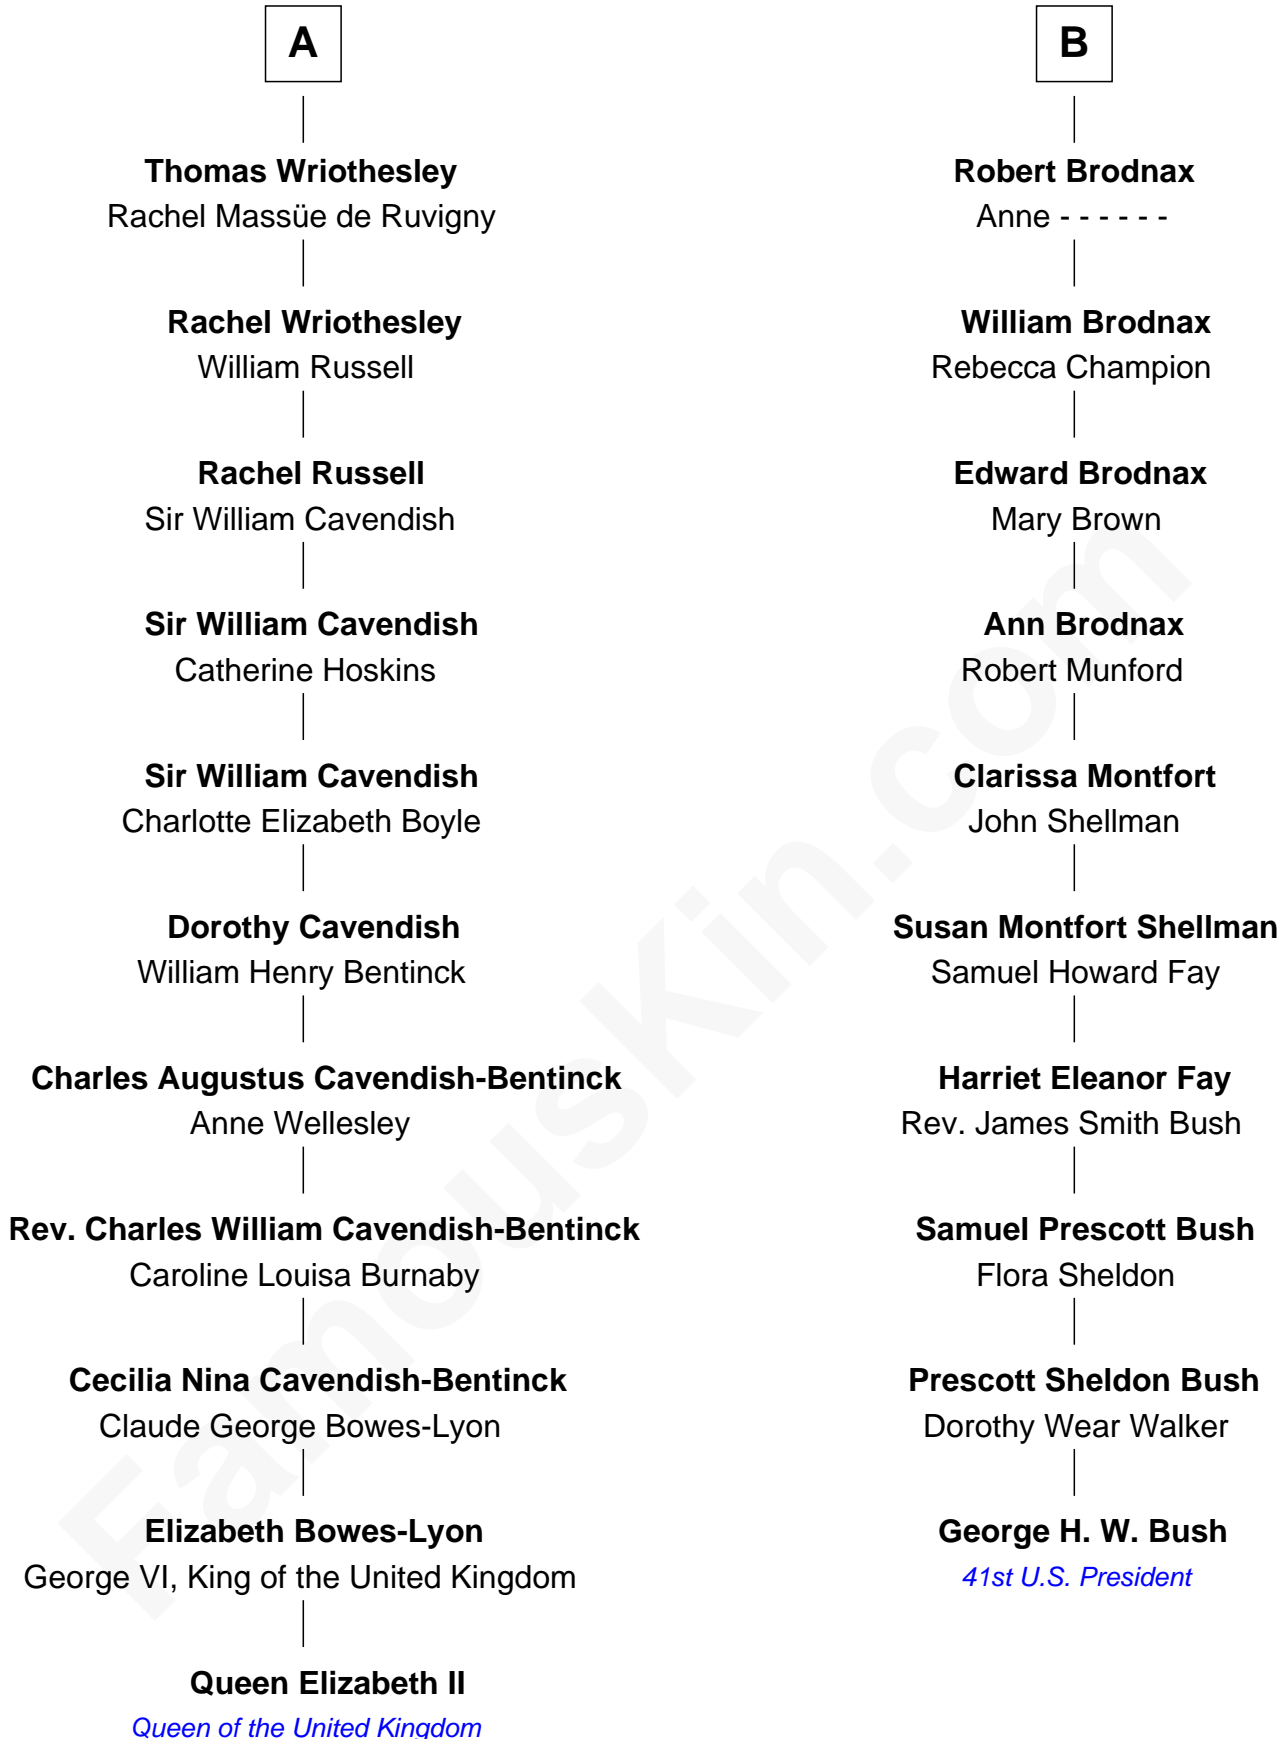

FamousKin.com Relationship Chart of

Queen Elizabeth II

Queen of the United Kingdom

16th cousin 1 time removed of

George H. W. Bush

41st U.S. President

Sir Robert Hungerford

Margaret Botreaux

Sir Robert Hungerford

Eleanor Moleyns

Sir Thomas Hungerford

Anne Percy

Mary Hungerford

Sir Edward Hastings

Sir George Hastings

Anne Stafford

Sir Richard West

Sir Thomas West

Eleanor Copley

Barbara West

Sir John Guilford

Elizabeth Guilford

Sir William Cromer

Dorothy Cromer

William Seyliard

Elizabeth Seyliard

Cornelius Beresford

Dorothy Beresford

John Brodnax

B

Elizabeth II photo by [Eric Draper](#)