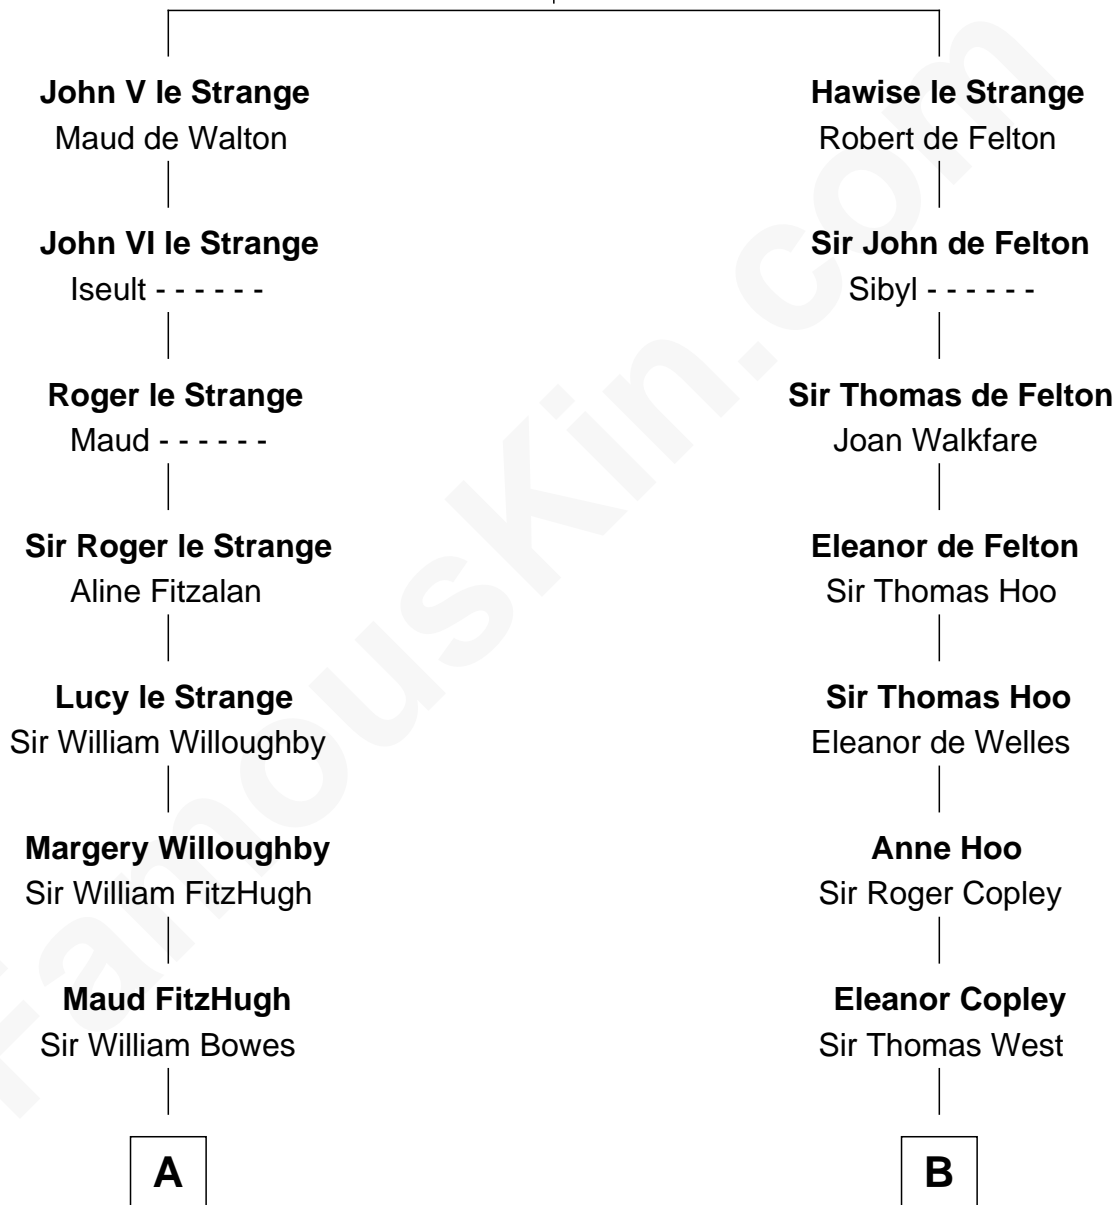

FamousKin.com Relationship Chart of

Queen Elizabeth II

Queen of the United Kingdom

20th cousin 1 time removed of

George H. W. Bush

41st U.S. President

John IV le Strange

Joan de Somery

C

Claude Bowes-Lyon

Frances Dora Smith

Claude George Bowes-Lyon

Cecilia Nina Cavendish-Bentinck

Elizabeth Bowes-Lyon

George VI, King of the United Kingdom

Queen Elizabeth II

Queen of the United Kingdom

D

Susan Montfort Shellman

Samuel Howard Fay

Harriet Eleanor Fay

Rev. James Smith Bush

Samuel Prescott Bush

Flora Sheldon