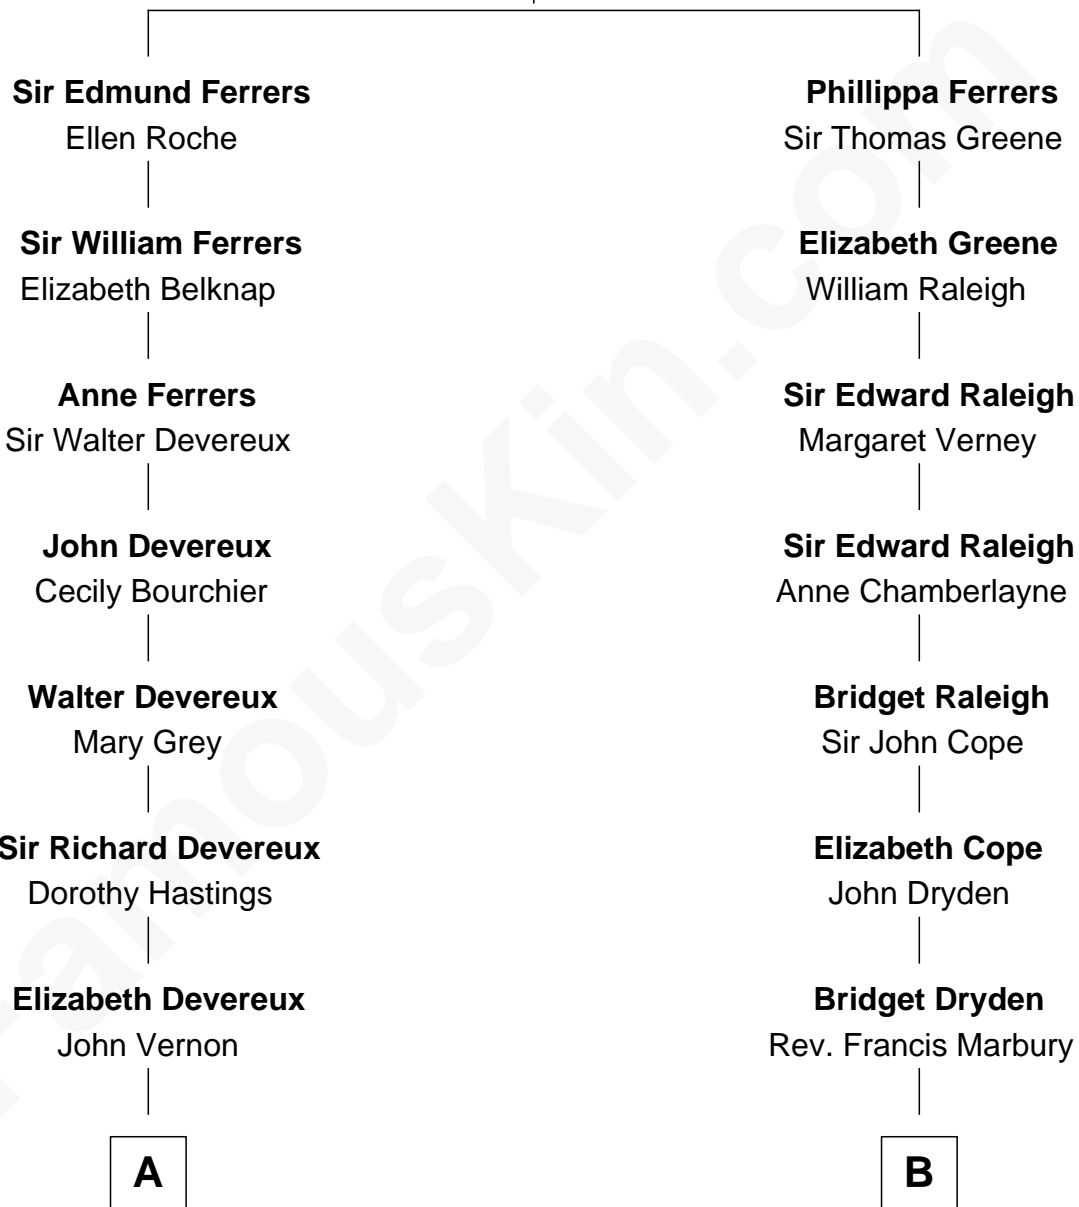

FamousKin.com Relationship Chart of

Queen Elizabeth II

Queen of the United Kingdom

18th cousin 1 time removed of

George H. W. Bush

41st U.S. President

Robert de Ferrers
Margaret Despencer

A

Elizabeth Vernon
Henry Wriothesley

Thomas Wriothesley
Rachel Massüe de Ruvigny

Rachel Wriothesley
William Russell

Rachel Russell
Sir William Cavendish

Sir William Cavendish
Catherine Hoskins

Sir William Cavendish
Charlotte Elizabeth Boyle