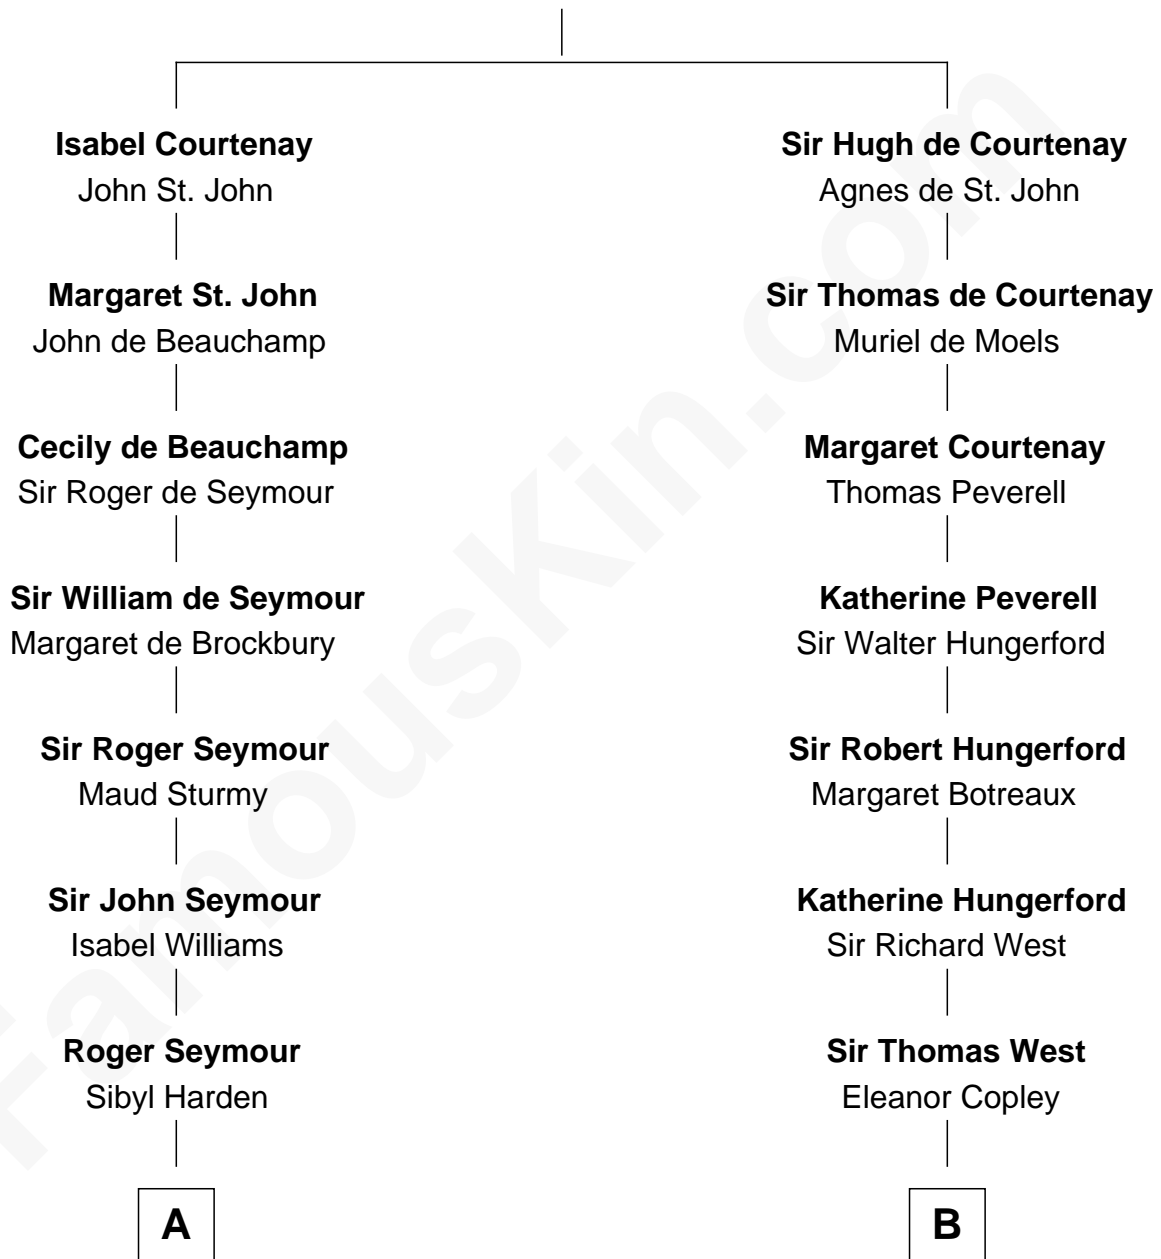

# FamousKin.com Relationship Chart of

**Queen Elizabeth II**

*Queen of the United Kingdom*

21st cousin of

**George H. W. Bush**

*41st U.S. President*

**Sir Hugh de Courtenay**

Eleanor le Despencer

**C**

**Henrietta Mildred Hodgson**

Oswald Smith

**Frances Dora Smith**

Claude Bowes-Lyon

**Claude George Bowes-Lyon**

Cecilia Nina Cavendish-Bentinck

**Elizabeth Bowes-Lyon**

George VI, King of the United Kingdom

**Queen Elizabeth II**

*Queen of the United Kingdom*

**D**

**Susan Montfort Shellman**

Samuel Howard Fay

**Harriet Eleanor Fay**

Rev. James Smith Bush

**Samuel Prescott Bush**

Flora Sheldon

**Prescott Sheldon Bush**

Dorothy Wear Walker

**George H. W. Bush**

*41st U.S. President*