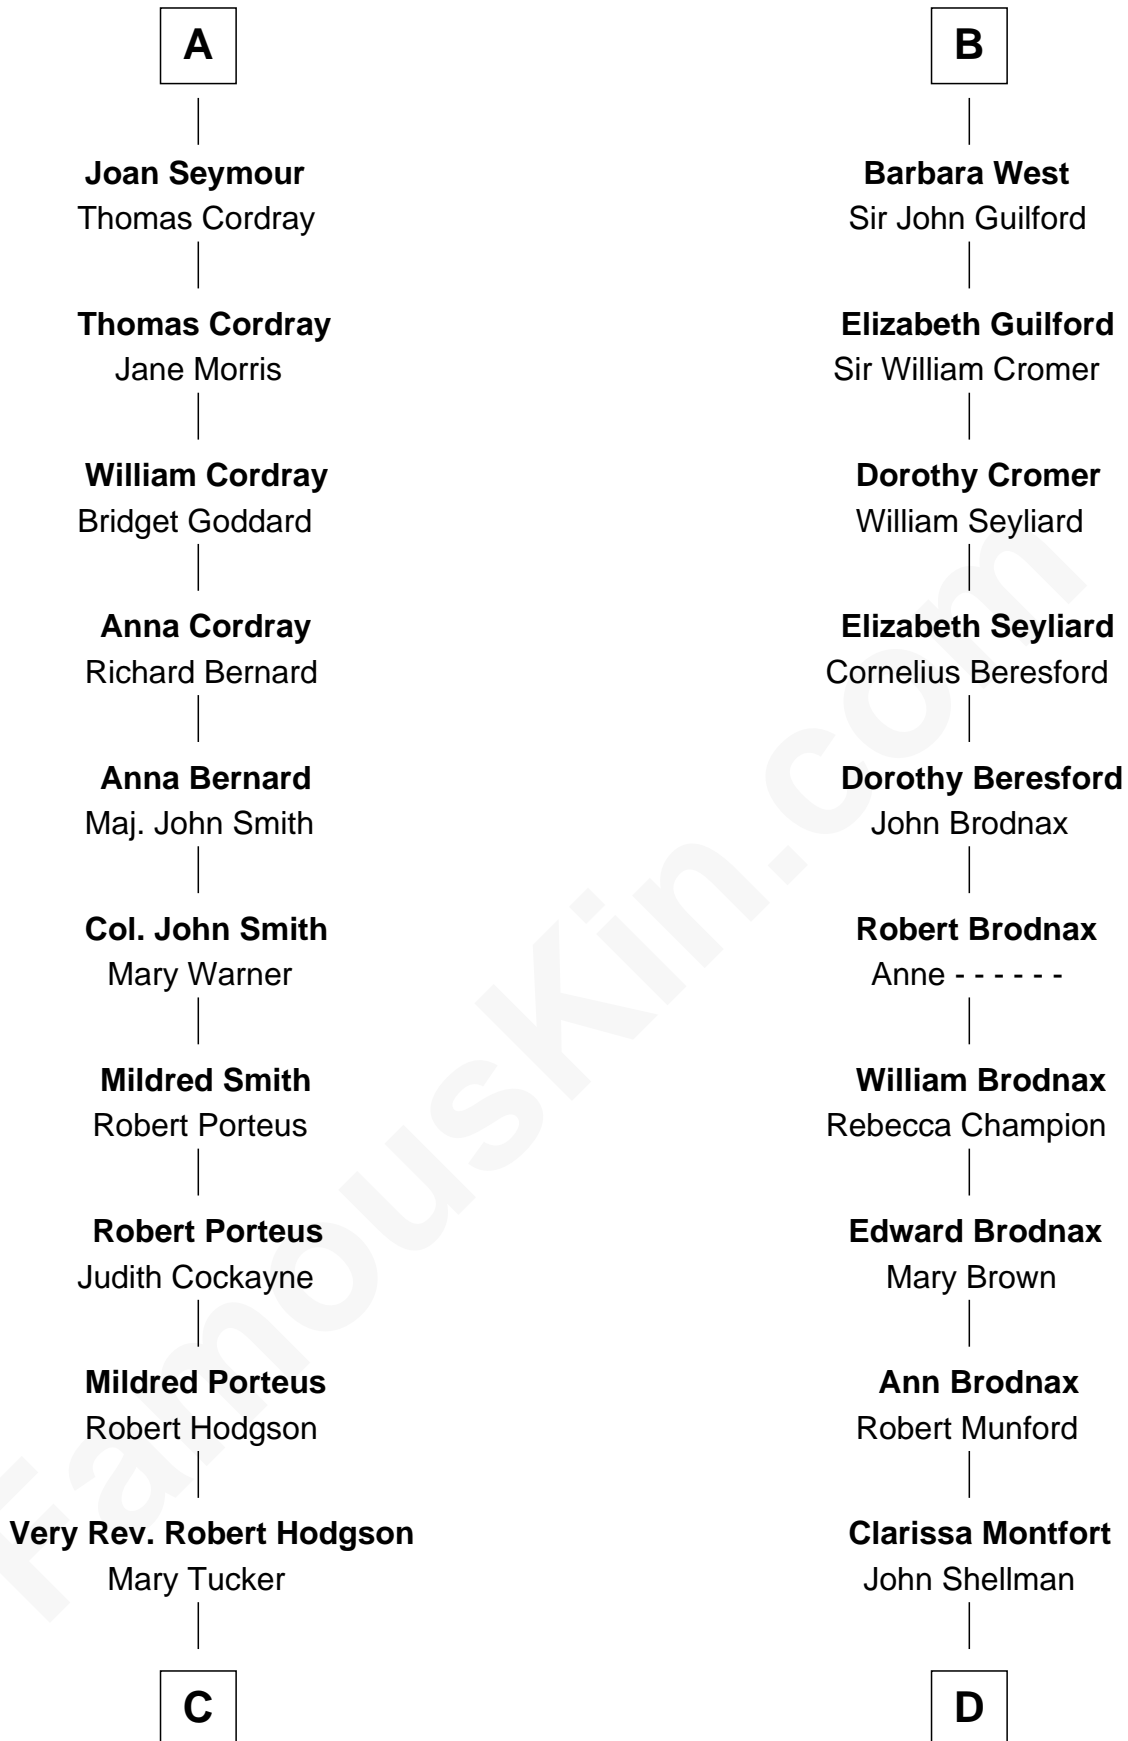

# FamousKin.com Relationship Chart of

**Queen Elizabeth II**

*Queen of the United Kingdom*

21st cousin of

**George H. W. Bush**

*41st U.S. President*

**Sir Hugh de Courtenay**

Eleanor le Despencer

**C**

**Henrietta Mildred Hodgson**

Oswald Smith

**Frances Dora Smith**

Claude Bowes-Lyon

**Claude George Bowes-Lyon**

Cecilia Nina Cavendish-Bentinck

**Elizabeth Bowes-Lyon**

George VI, King of the United Kingdom

**Queen Elizabeth II**

*Queen of the United Kingdom*

**D**

**Susan Montfort Shellman**

Samuel Howard Fay

**Harriet Eleanor Fay**

Rev. James Smith Bush

**Samuel Prescott Bush**

Flora Sheldon

**Prescott Sheldon Bush**

Dorothy Wear Walker

**George H. W. Bush**

*41st U.S. President*