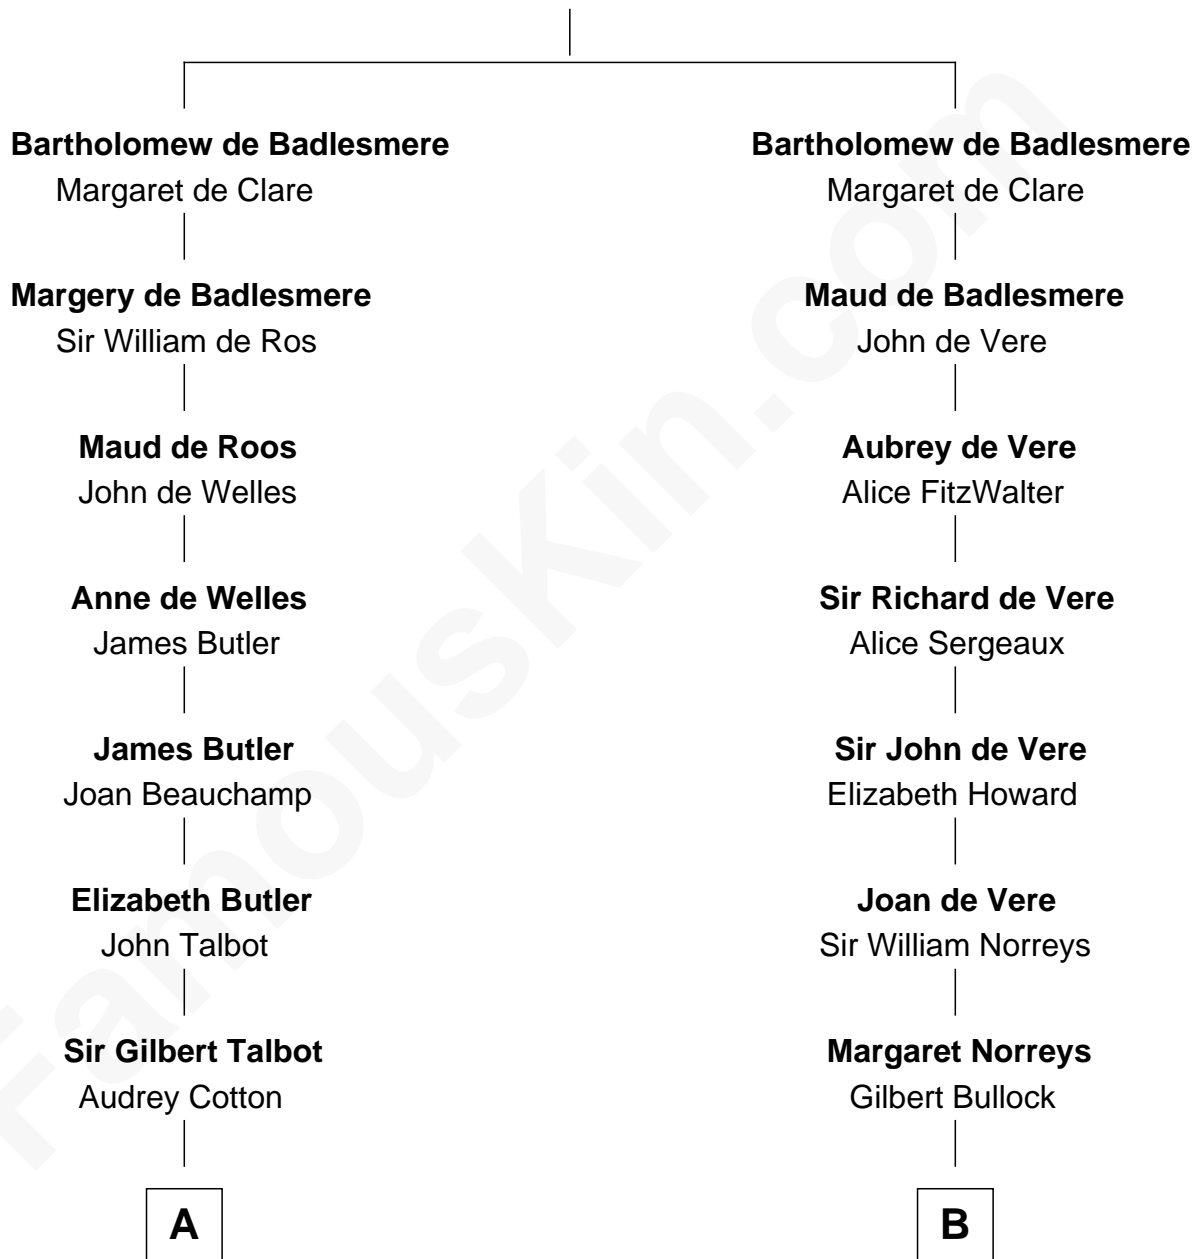

FamousKin.com Relationship Chart of

Queen Elizabeth II

Queen of the United Kingdom

20th cousin 1 time removed of

George H. W. Bush

41st U.S. President

Gunselm de Badlesmere

C

Claude Bowes-Lyon

Frances Dora Smith

Claude George Bowes-Lyon

Cecilia Nina Cavendish-Bentinck

Elizabeth Bowes-Lyon

George VI, King of the United Kingdom

Queen Elizabeth II

Queen of the United Kingdom

D

Samuel Howard Fay

Susan Montfort Shellman

Harriet Eleanor Fay

Rev. James Smith Bush

Samuel Prescott Bush

Flora Sheldon

Prescott Sheldon Bush

Dorothy Wear Walker

George H. W. Bush

41st U.S. President