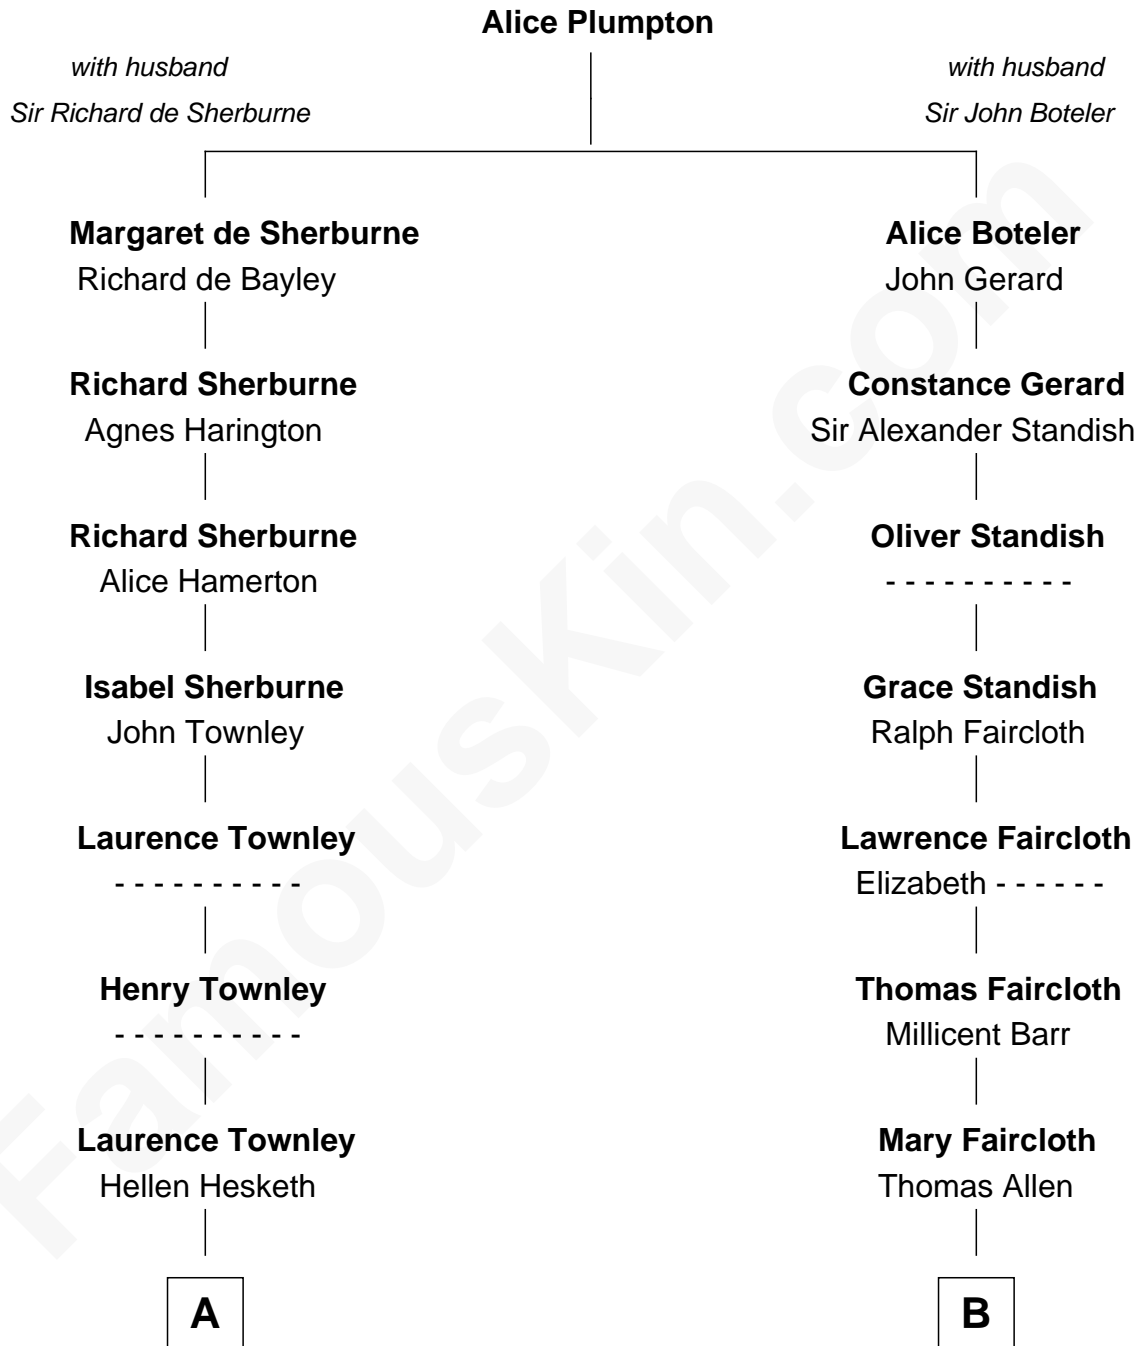

FamousKin.com Relationship Chart of

Queen Elizabeth II

Queen of the United Kingdom

18th cousin 2 times removed of

George H. W. Bush

41st U.S. President

Elizabeth II photo by [Eric Draper](#)