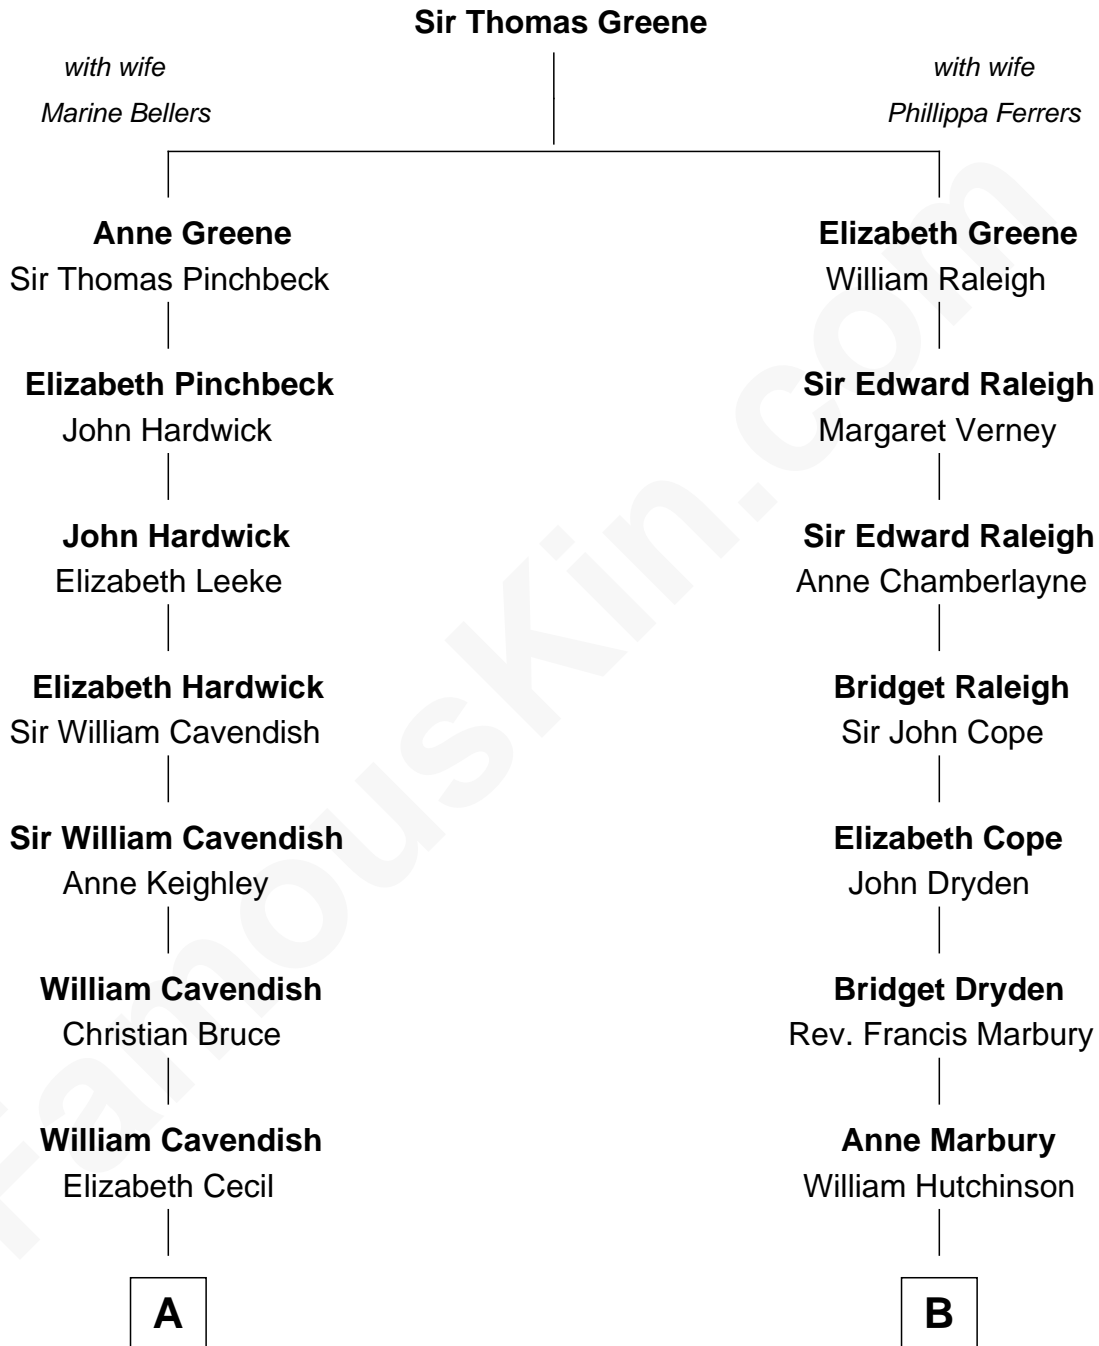

# FamousKin.com Relationship Chart of

**Queen Elizabeth II**

*Queen of the United Kingdom*

16th cousin 2 times removed of

**George H. W. Bush**

*41st U.S. President*

C

Prescott Sheldon Bush

Dorothy Wear Walker

George H. W. Bush

*41st U.S. President*

FamousKin.com