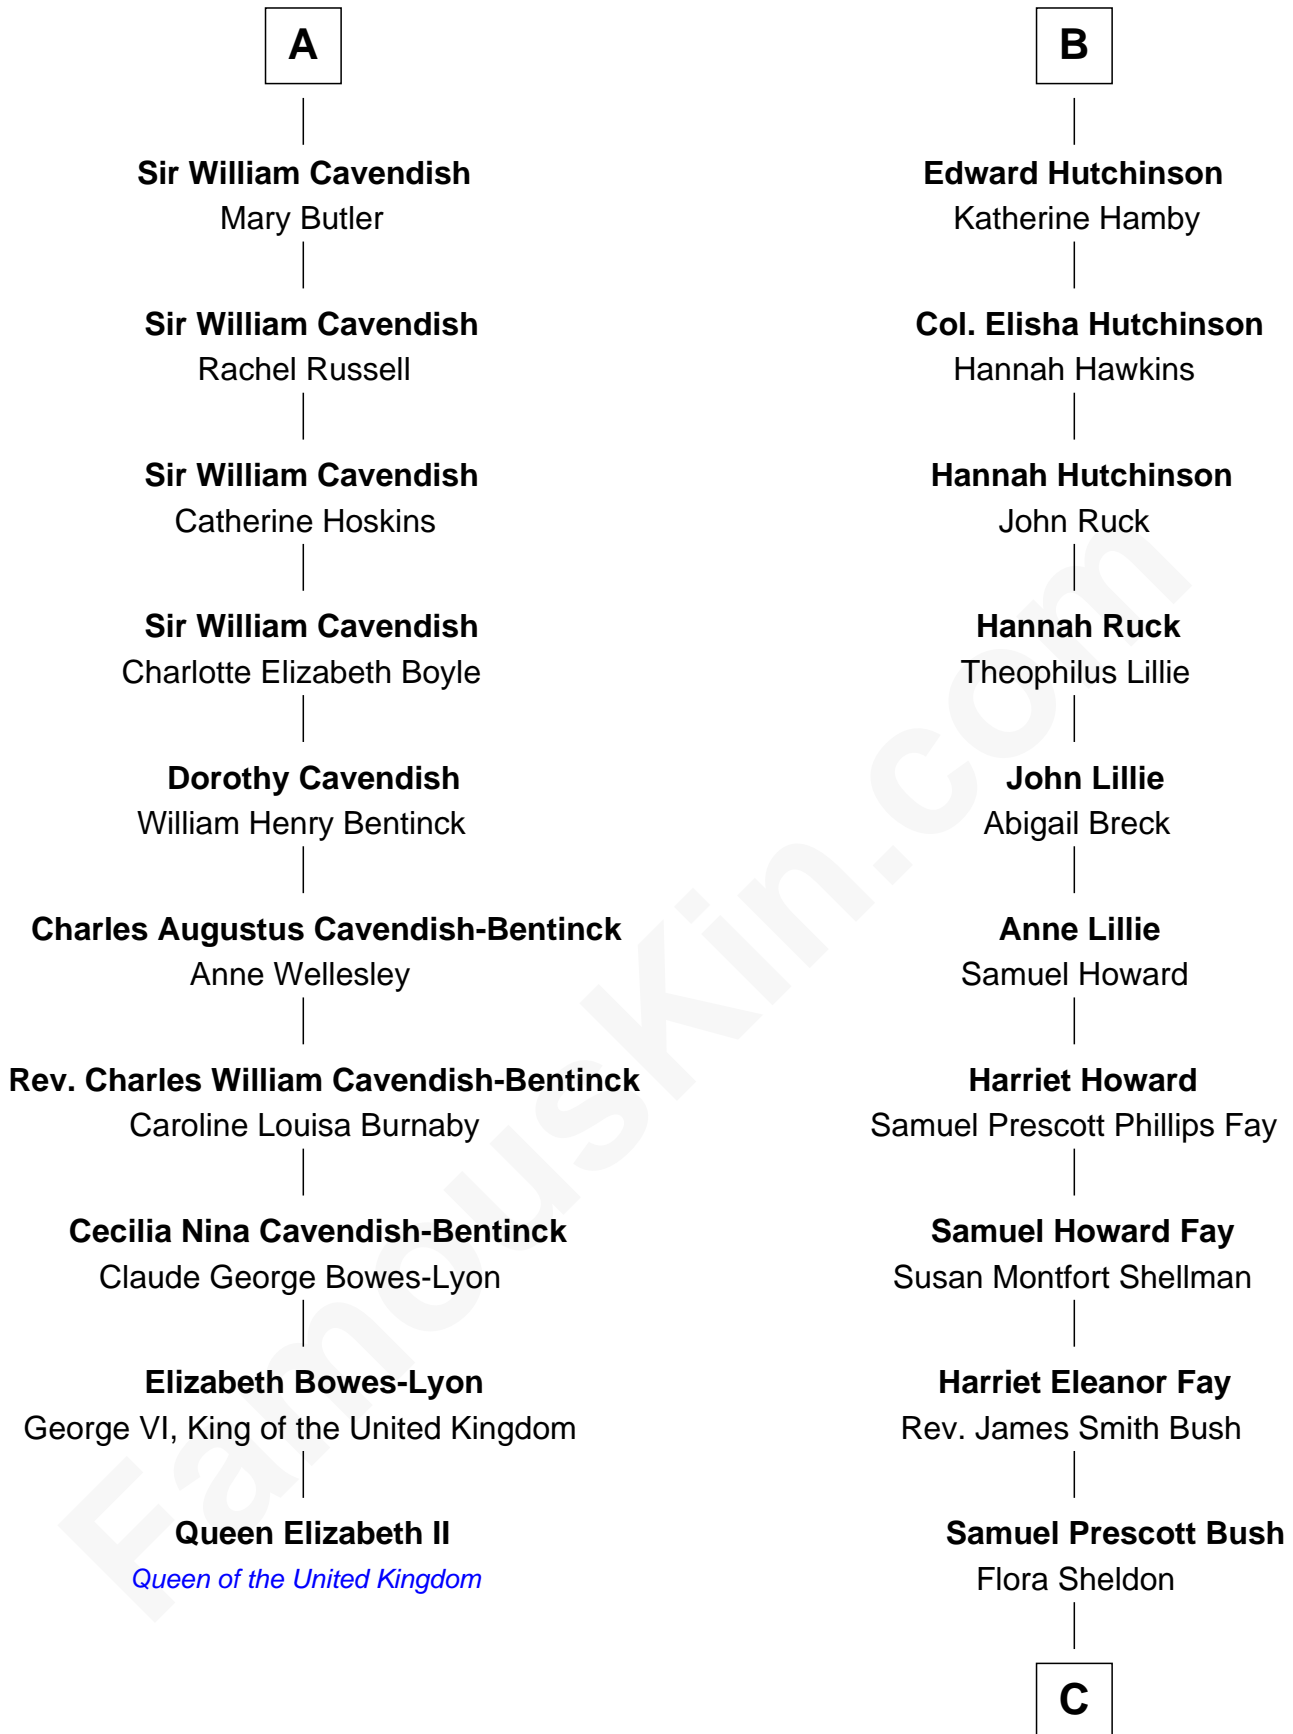

# FamousKin.com Relationship Chart of

**Queen Elizabeth II**

*Queen of the United Kingdom*

16th cousin 2 times removed of

**George H. W. Bush**

*41st U.S. President*

C

Prescott Sheldon Bush

Dorothy Wear Walker

George H. W. Bush

*41st U.S. President*

FamousKin.com