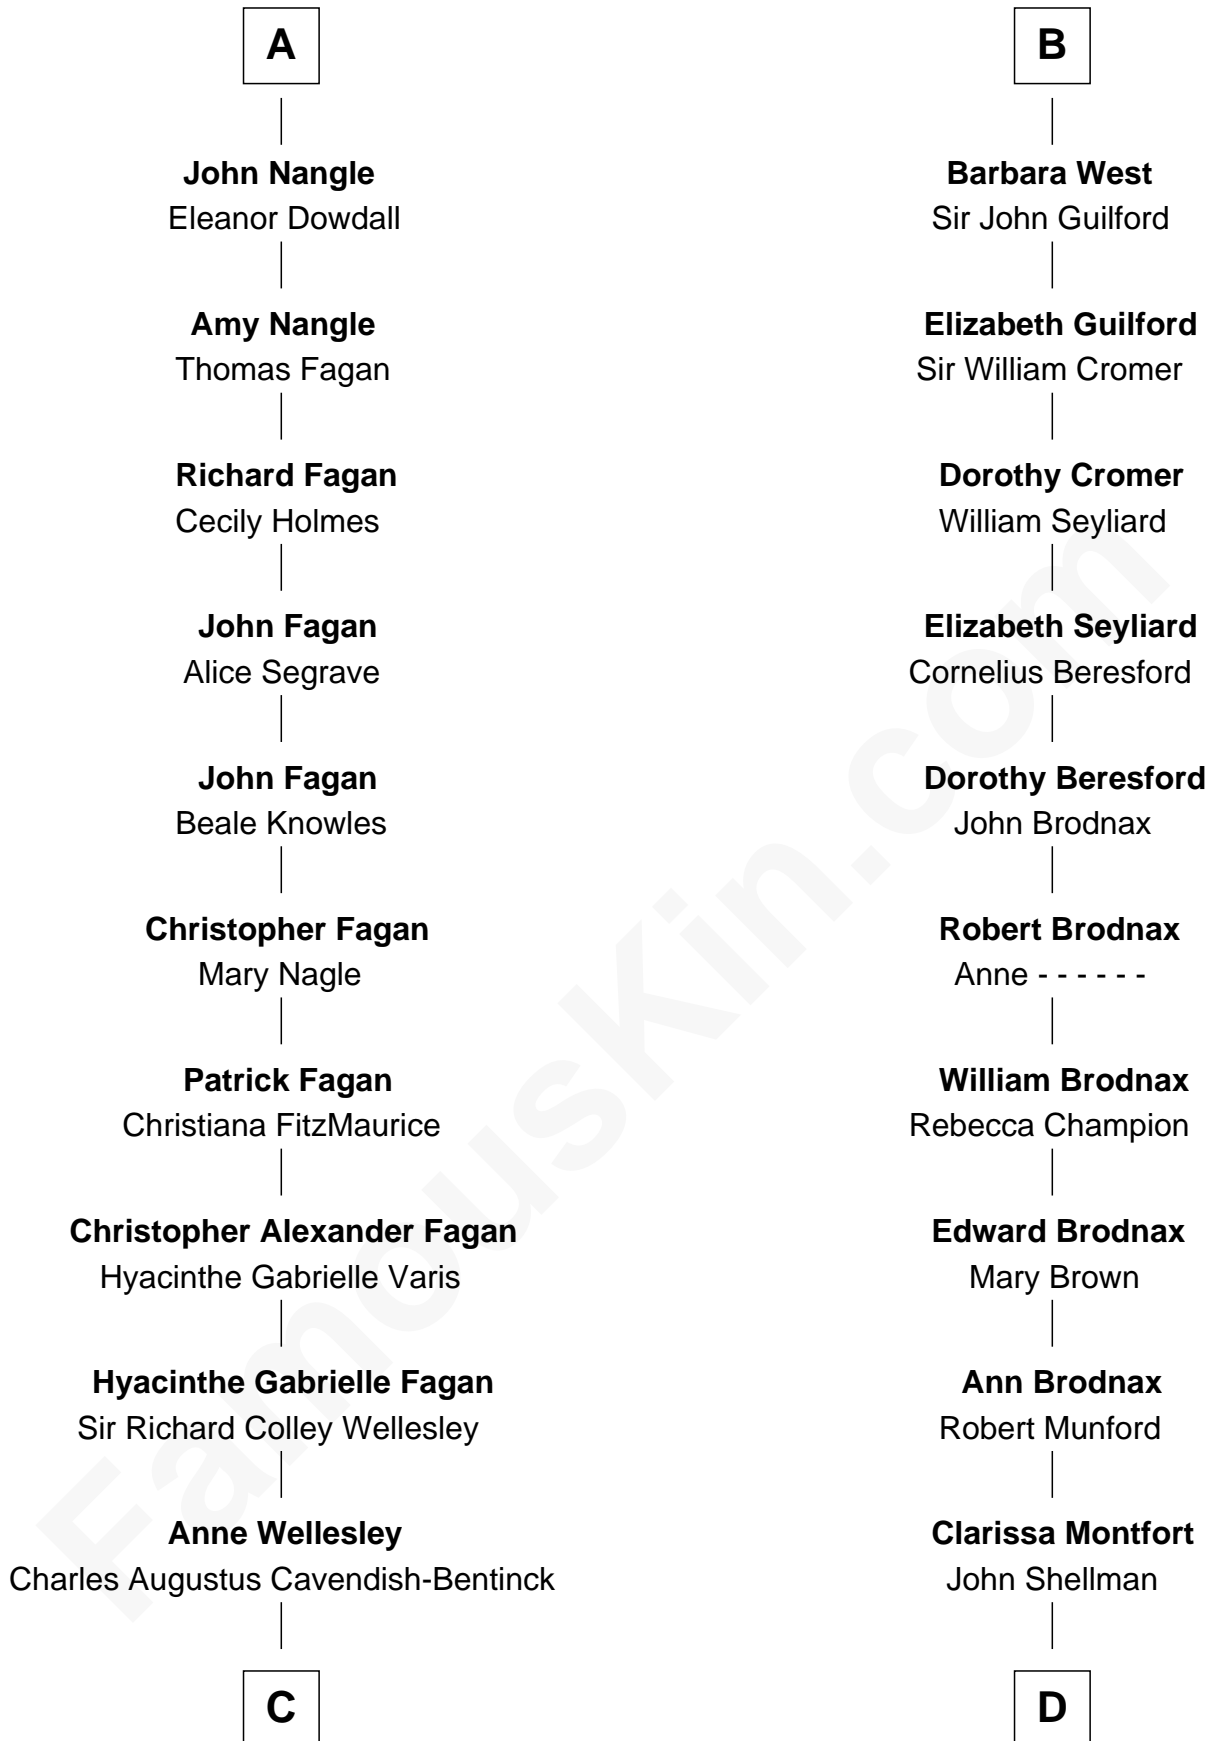

# FamousKin.com Relationship Chart of

**Queen Elizabeth II**

*Queen of the United Kingdom*

20th cousin 1 time removed of

**George H. W. Bush**

*41st U.S. President*

**Sir Roger de Mowbray**

Roese de Clare

Aline de Braiose

**John de Mowbray**

Joan of Lancaster

**Eleanor Mowbray**

Roger de la Warre

**Joan de la Warre**

Sir Thomas West

**Sir Reynold West**

Margaret Thorley

**Sir Richard West**

Katherine Hungerford

**Sir Thomas West**

Eleanor Copley

**B**

**C**

**Rev. Charles William Cavendish-Bentinck**

Caroline Louisa Burnaby

**Cecilia Nina Cavendish-Bentinck**

Claude George Bowes-Lyon

**Elizabeth Bowes-Lyon**

George VI, King of the United Kingdom

**Queen Elizabeth II**

*Queen of the United Kingdom*

**D**