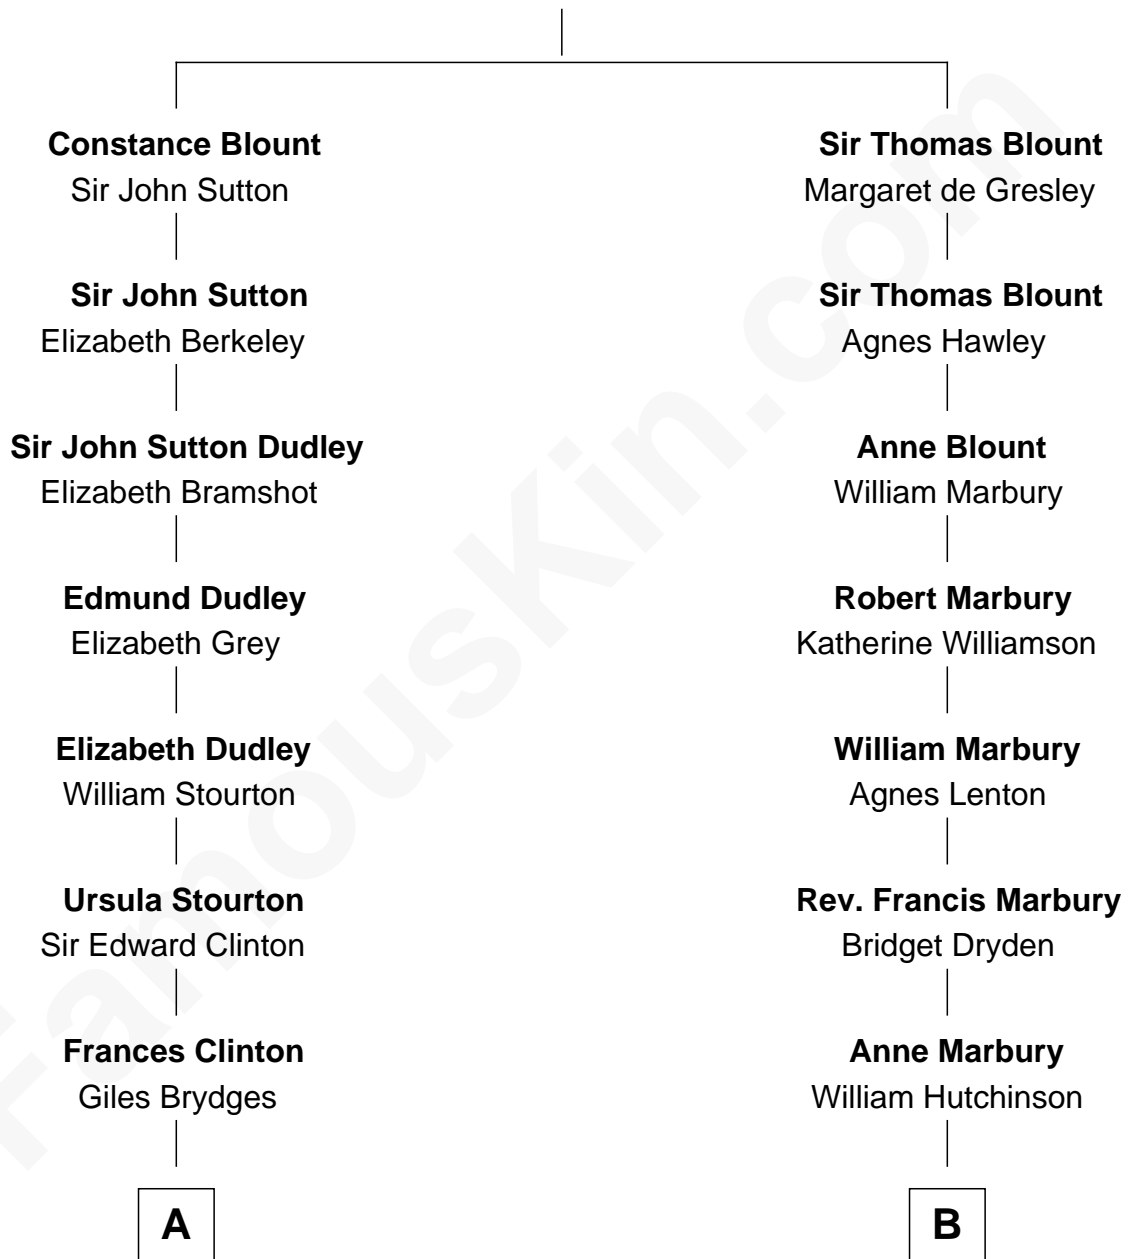

FamousKin.com Relationship Chart of

Queen Elizabeth II

Queen of the United Kingdom

18th cousin 1 time removed of

George W. Bush

43rd U.S. President

Sir Walter Blount

Sancha de Ayala

A

Catherine Brydges

Francis Russell

Sir William Russell

Anne Carr

William Russell

Rachel Wriothesley

Rachel Russell