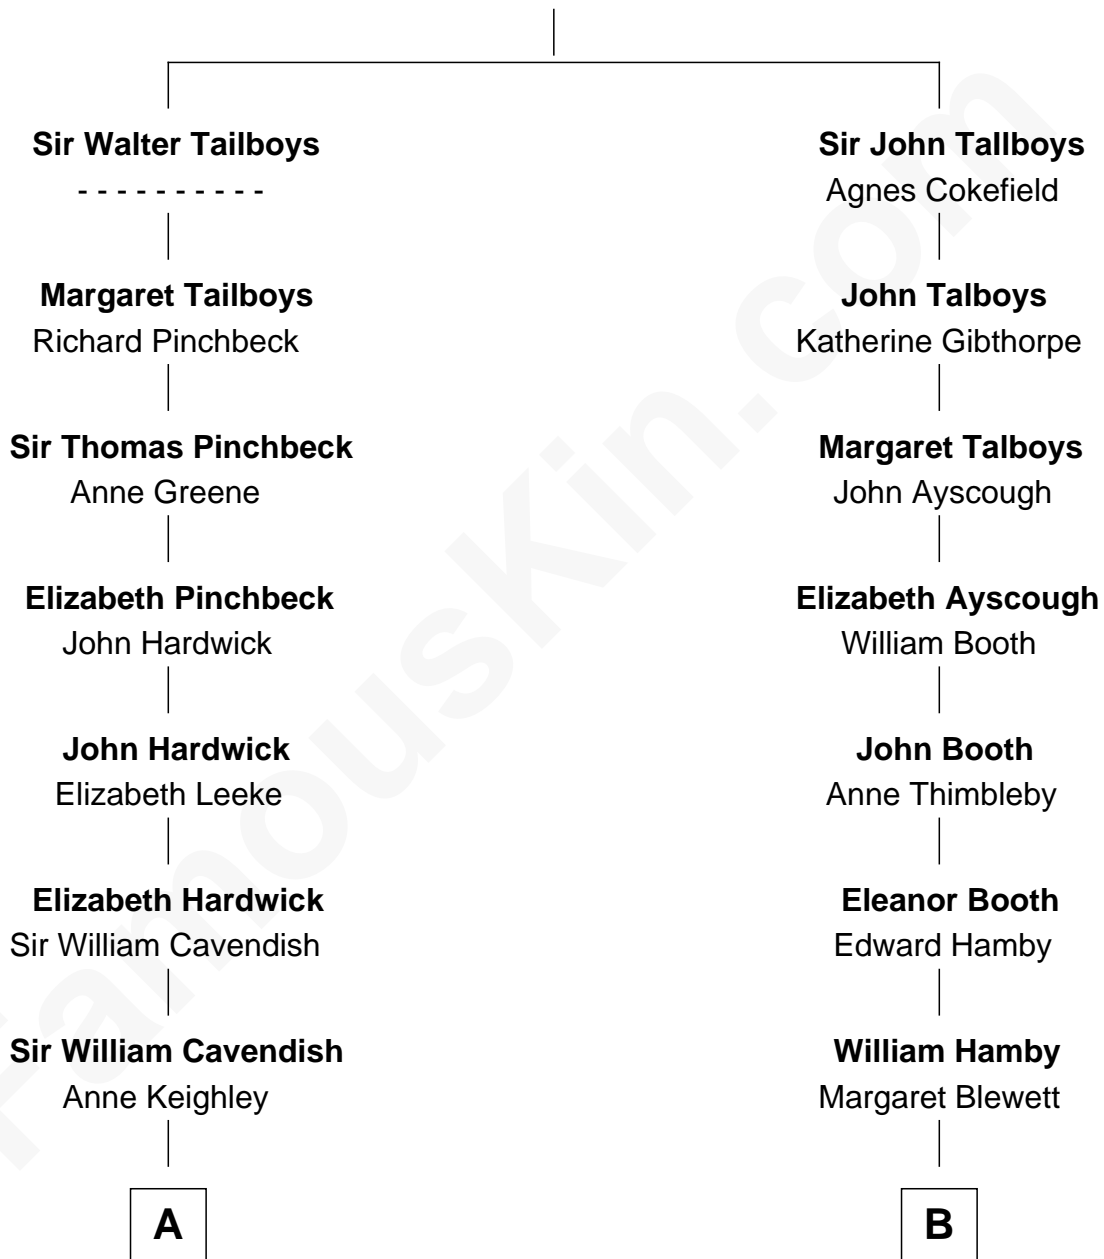

FamousKin.com

Relationship Chart of

Queen Elizabeth II

Queen of the United Kingdom

18th cousin 2 times removed of

George W. Bush
43rd U.S. President

Sir Walter Tailboys

Margaret - - - - -