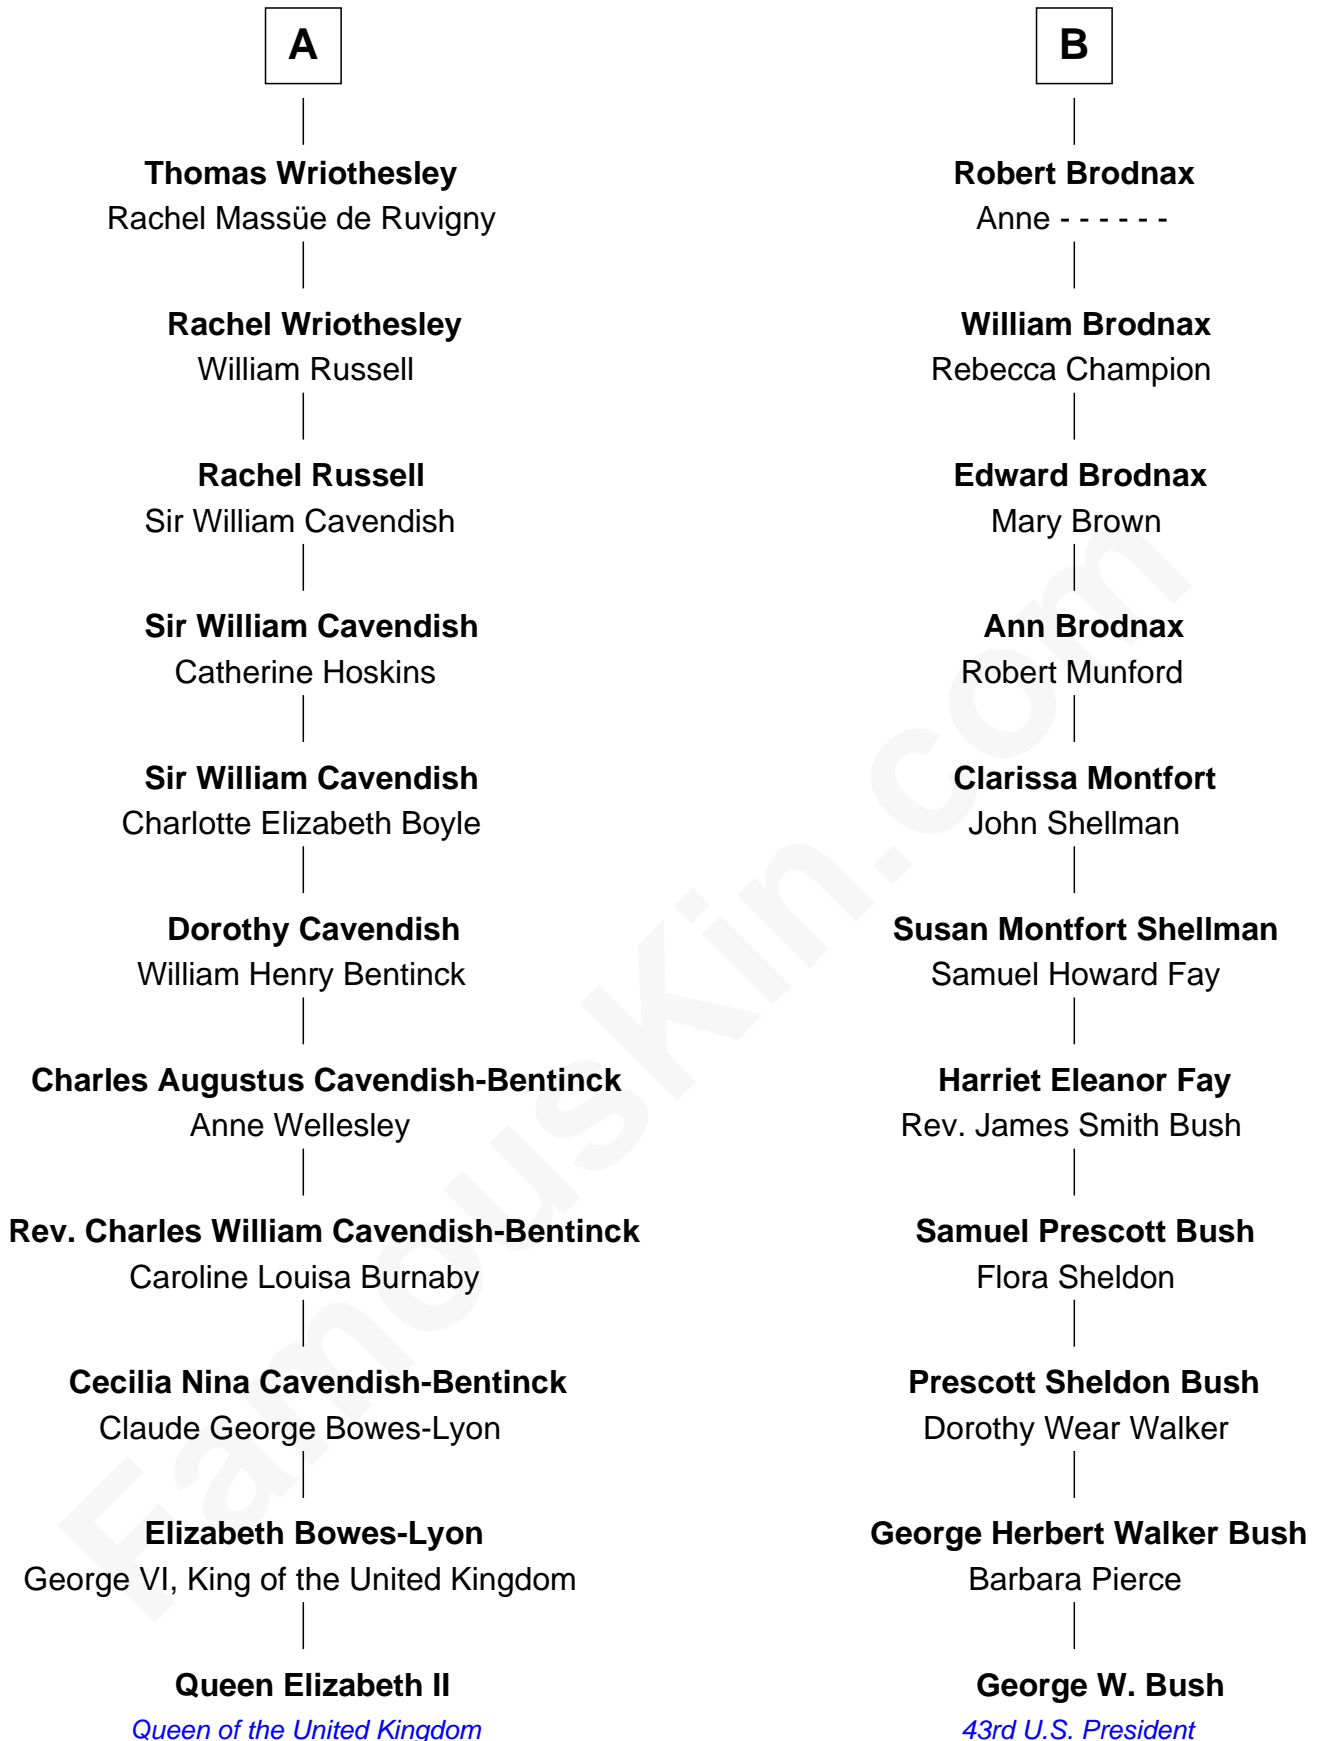

FamousKin.com Relationship Chart of

Queen Elizabeth II

Queen of the United Kingdom

17th cousin of

George W. Bush

43rd U.S. President

Sir Robert Hungerford

Margaret Botreaux

Sir Robert Hungerford

Eleanor Moleyns

Sir Thomas Hungerford

Anne Percy

Mary Hungerford

Sir Edward Hastings

Sir George Hastings

Anne Stafford

Sir Richard West

Sir Thomas West

Eleanor Copley

Barbara West

Sir John Guilford

Elizabeth Guilford

Sir William Cromer

Dorothy Cromer

William Seyliard

Elizabeth Seyliard

Cornelius Beresford

Dorothy Beresford

John Brodnax

B

Elizabeth II photo by [Eric Draper](#)