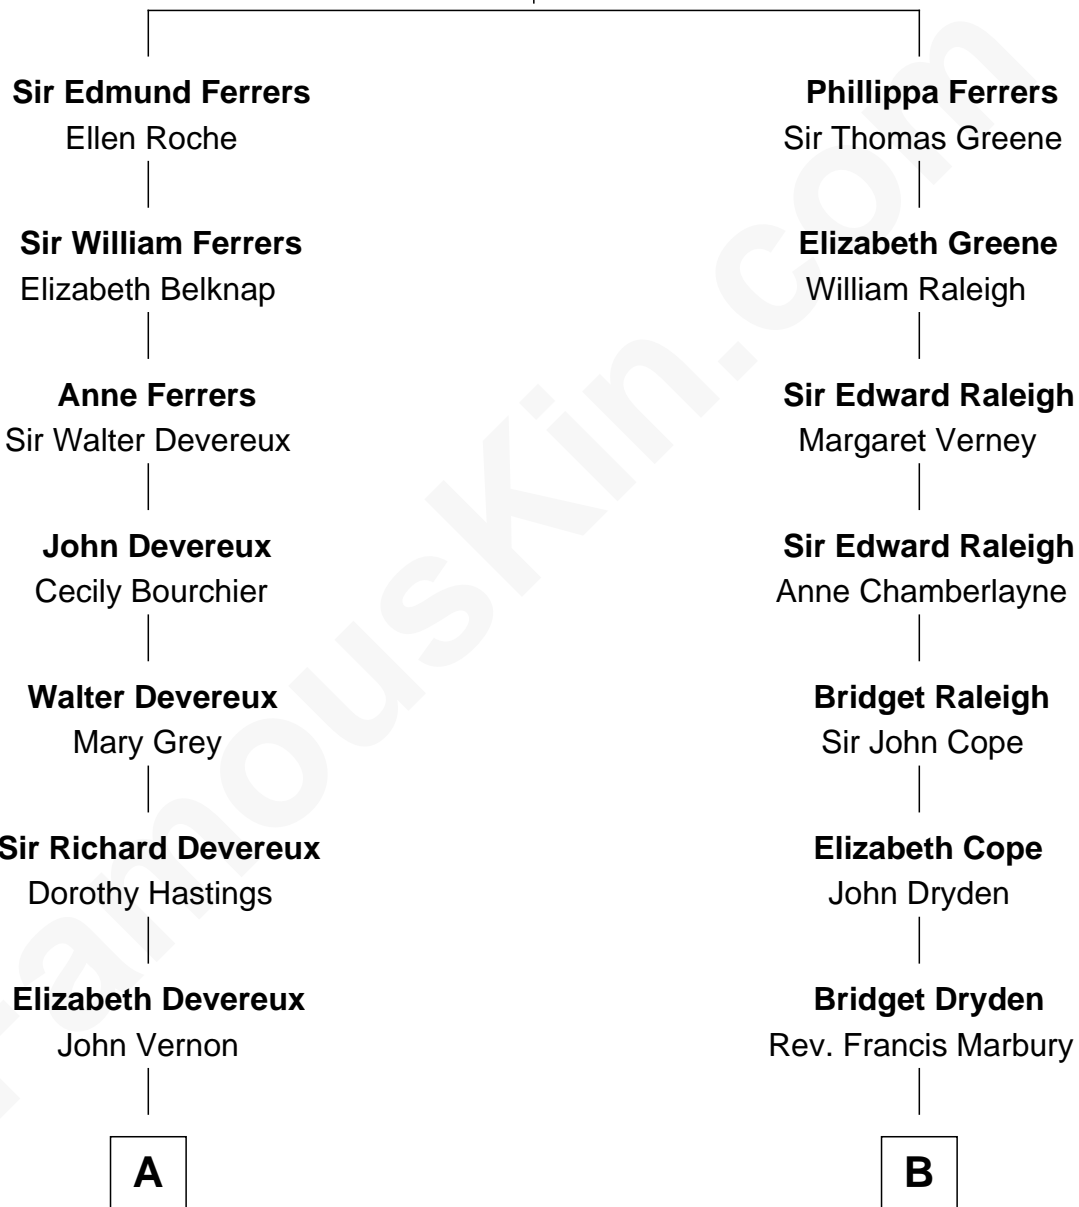

FamousKin.com Relationship Chart of

Queen Elizabeth II

Queen of the United Kingdom

18th cousin 2 times removed of

George W. Bush

43rd U.S. President

Robert de Ferrers
Margaret Despencer

A

Elizabeth Vernon
Henry Wriothesley

Thomas Wriothesley
Rachel Massüe de Ruvigny

Rachel Wriothesley
William Russell

Rachel Russell
Sir William Cavendish

Sir William Cavendish
Catherine Hoskins

Sir William Cavendish
Charlotte Elizabeth Boyle