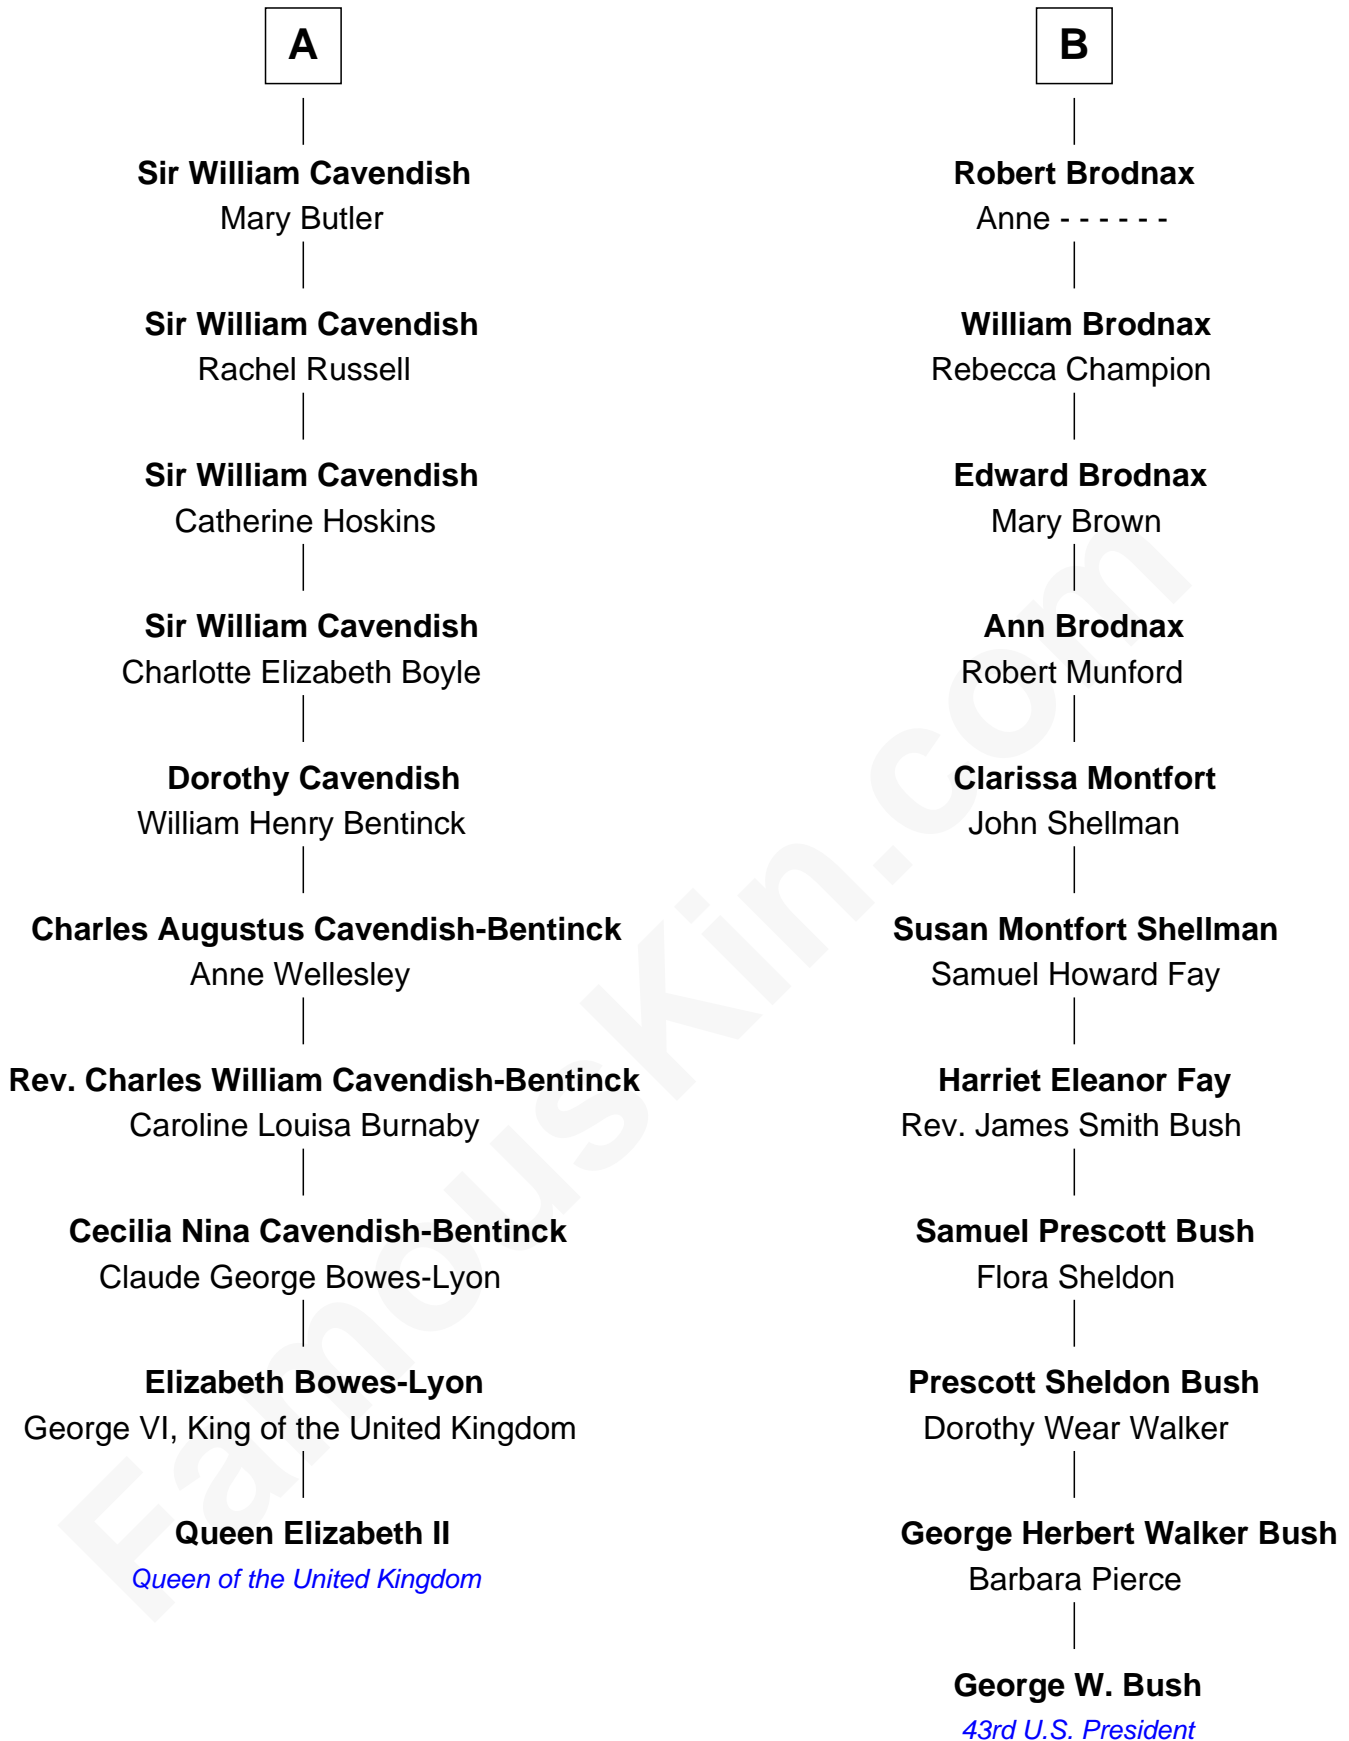

FamousKin.com

Relationship Chart of

Queen Elizabeth II

Queen of the United Kingdom

16th cousin 1 time removed of

George W. Bush

43rd U.S. President

Sir John Howard

Isabel Howard

Sir Robert Mortimer

Elizabeth Mortimer

George Guilford

Sir John Guilford

Barbara West

Elizabeth Guilford

Sir William Cromer

Dorothy Cromer

William Seyliard

Elizabeth Seyliard

Cornelius Beresford

Dorothy Beresford

John Brodnax

B

Elizabeth II photo by [Eric Draper](#)