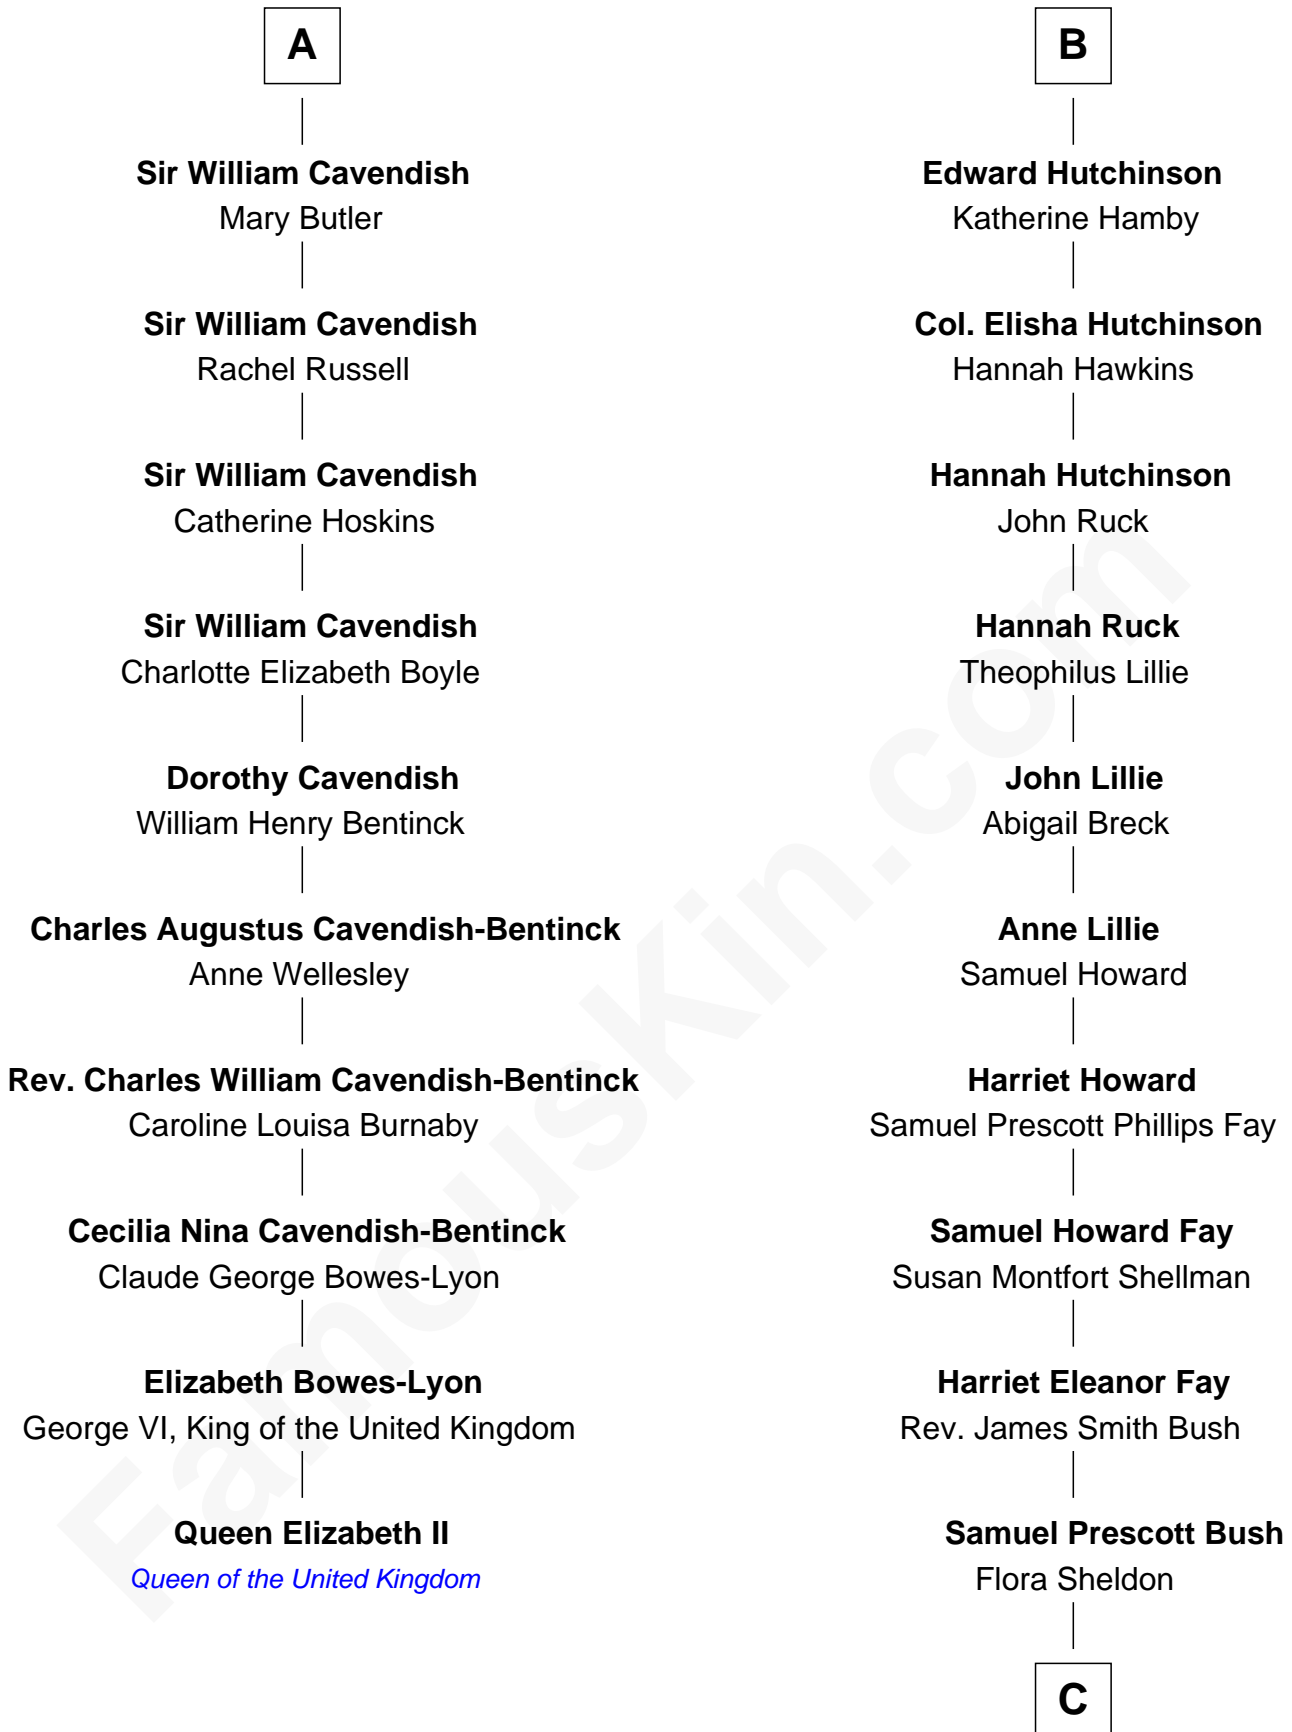

FamousKin.com

Relationship Chart of

Queen Elizabeth II

Queen of the United Kingdom

16th cousin 3 times removed of

George W. Bush
43rd U.S. President

C

Prescott Sheldon Bush

Dorothy Wear Walker

George Herbert Walker Bush

Barbara Pierce

George W. Bush

43rd U.S. President

FamousKin.com