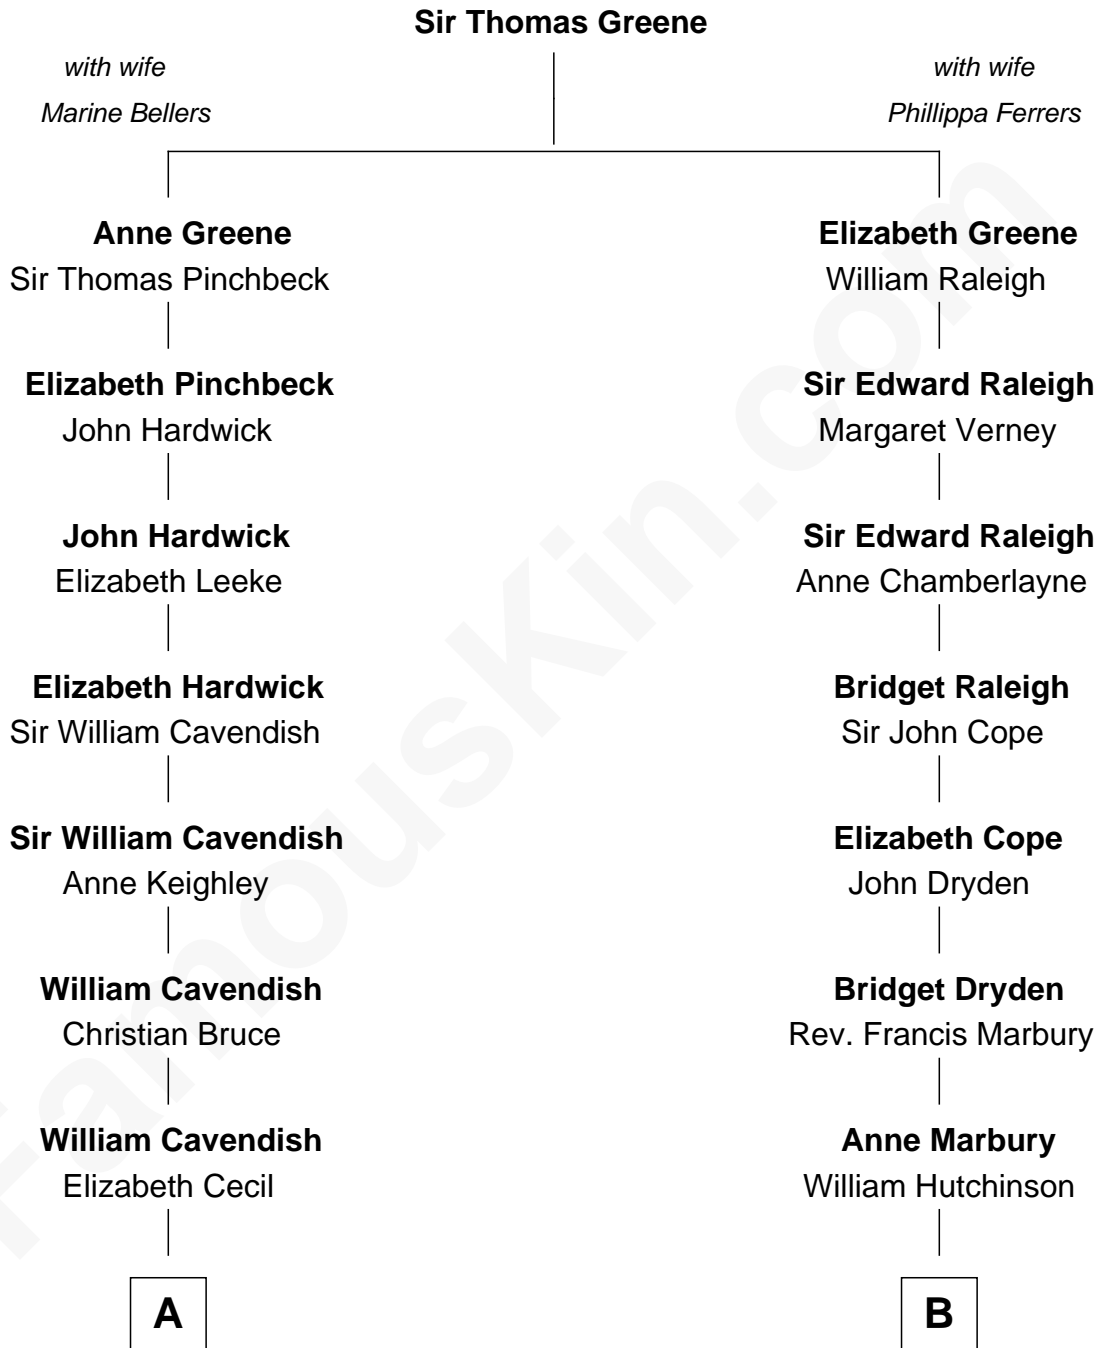

FamousKin.com

Relationship Chart of

Queen Elizabeth II

Queen of the United Kingdom

16th cousin 3 times removed of

George W. Bush
43rd U.S. President

C

Prescott Sheldon Bush

Dorothy Wear Walker

George Herbert Walker Bush

Barbara Pierce

George W. Bush

43rd U.S. President

FamousKin.com