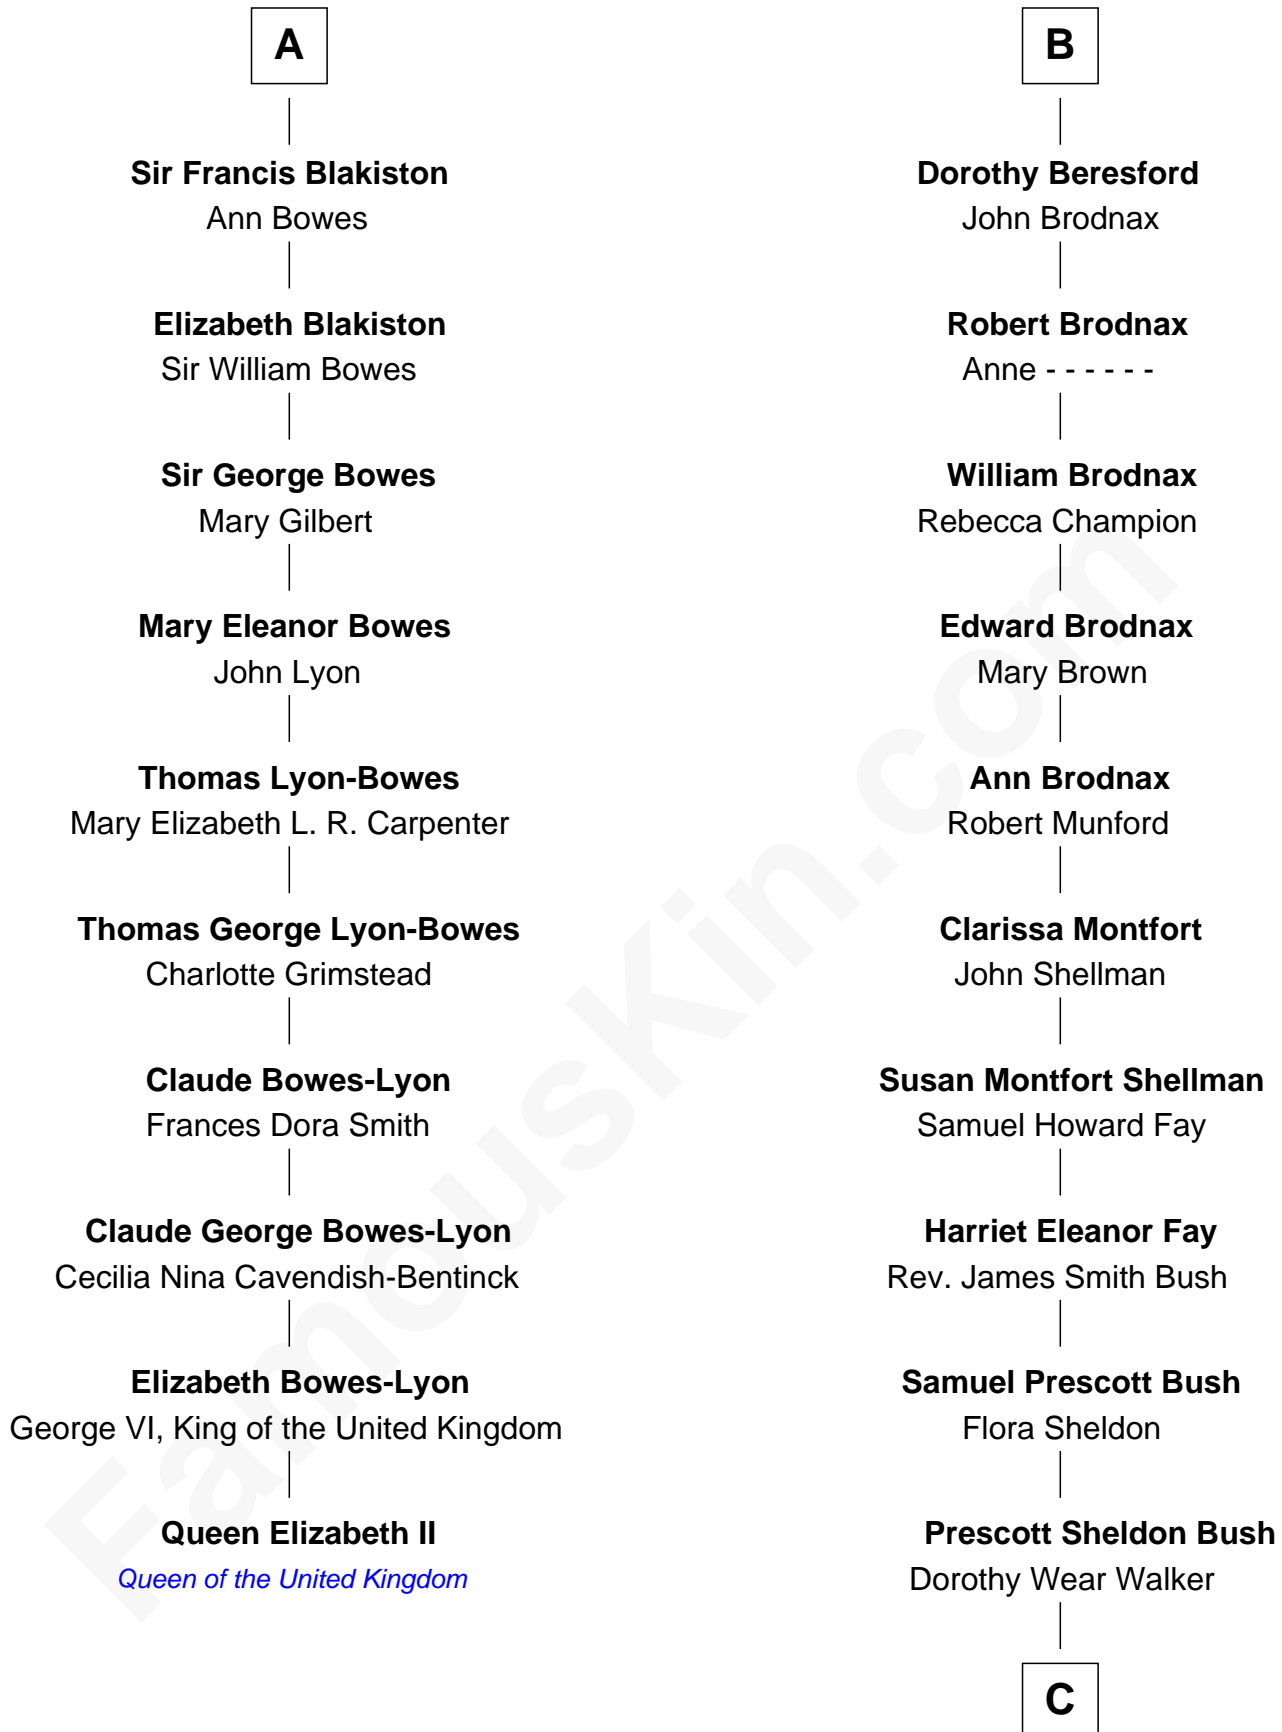

FamousKin.com Relationship Chart of

Queen Elizabeth II

Queen of the United Kingdom

16th cousin 2 times removed of

George W. Bush

43rd U.S. President

Sir Lionel de Welles

Joan de Waterton

C

George Herbert Walker Bush

Barbara Pierce

George W. Bush

43rd U.S. President

FamousKin.com