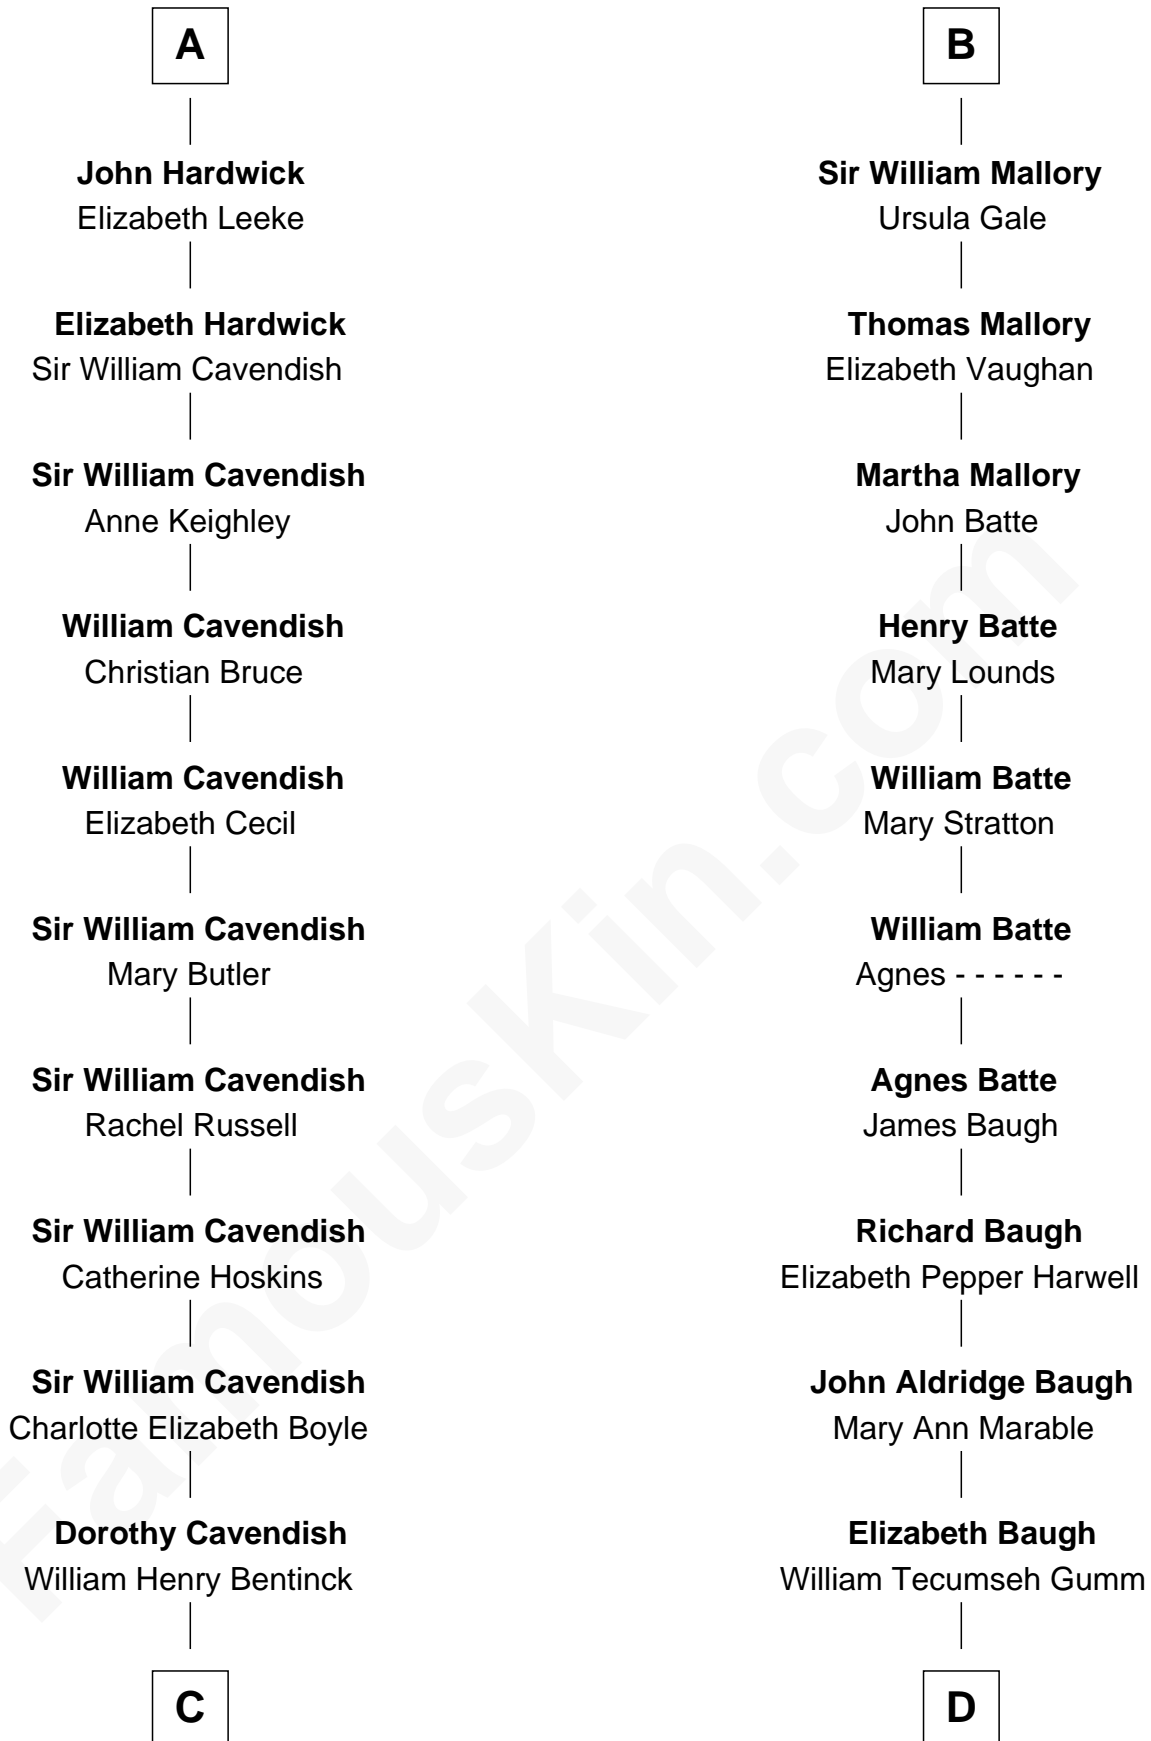

FamousKin.com
Relationship Chart of
Queen Elizabeth II
Queen of the United Kingdom

19th cousin 2 times removed of

Liza Minnelli
Singer and Actress

Sir Robert de Umfreville

with wife
Lucy de Kyme

with wife
Eleanor - - - - -

Elizabeth de Umfreville
 Sir Gilbert de Burradon

Sir Thomas de Umfreville
 Joan de Roddam

Eleanor de Burradon
 Sir Henry Tailboys

Sir Thomas de Umfreville
 Agnes Gray

Sir Walter Tailboys
 Margaret - - - - -

Margaret de Umfreville
 John Constable

Sir Walter Tailboys
 - - - - -

Sir John Constable
 Lora FitzHugh

Margaret Tailboys
 Richard Pinchbeck

Joan Constable
 Sir William Mallory

Sir Thomas Pinchbeck
 Anne Greene

Sir John Mallory
 Margaret Thwaites

Elizabeth Pinchbeck
 John Hardwick

Sir William Mallory
 Jane Norton

A

B

C

Charles Augustus Cavendish-Bentinck

Anne Wellesley