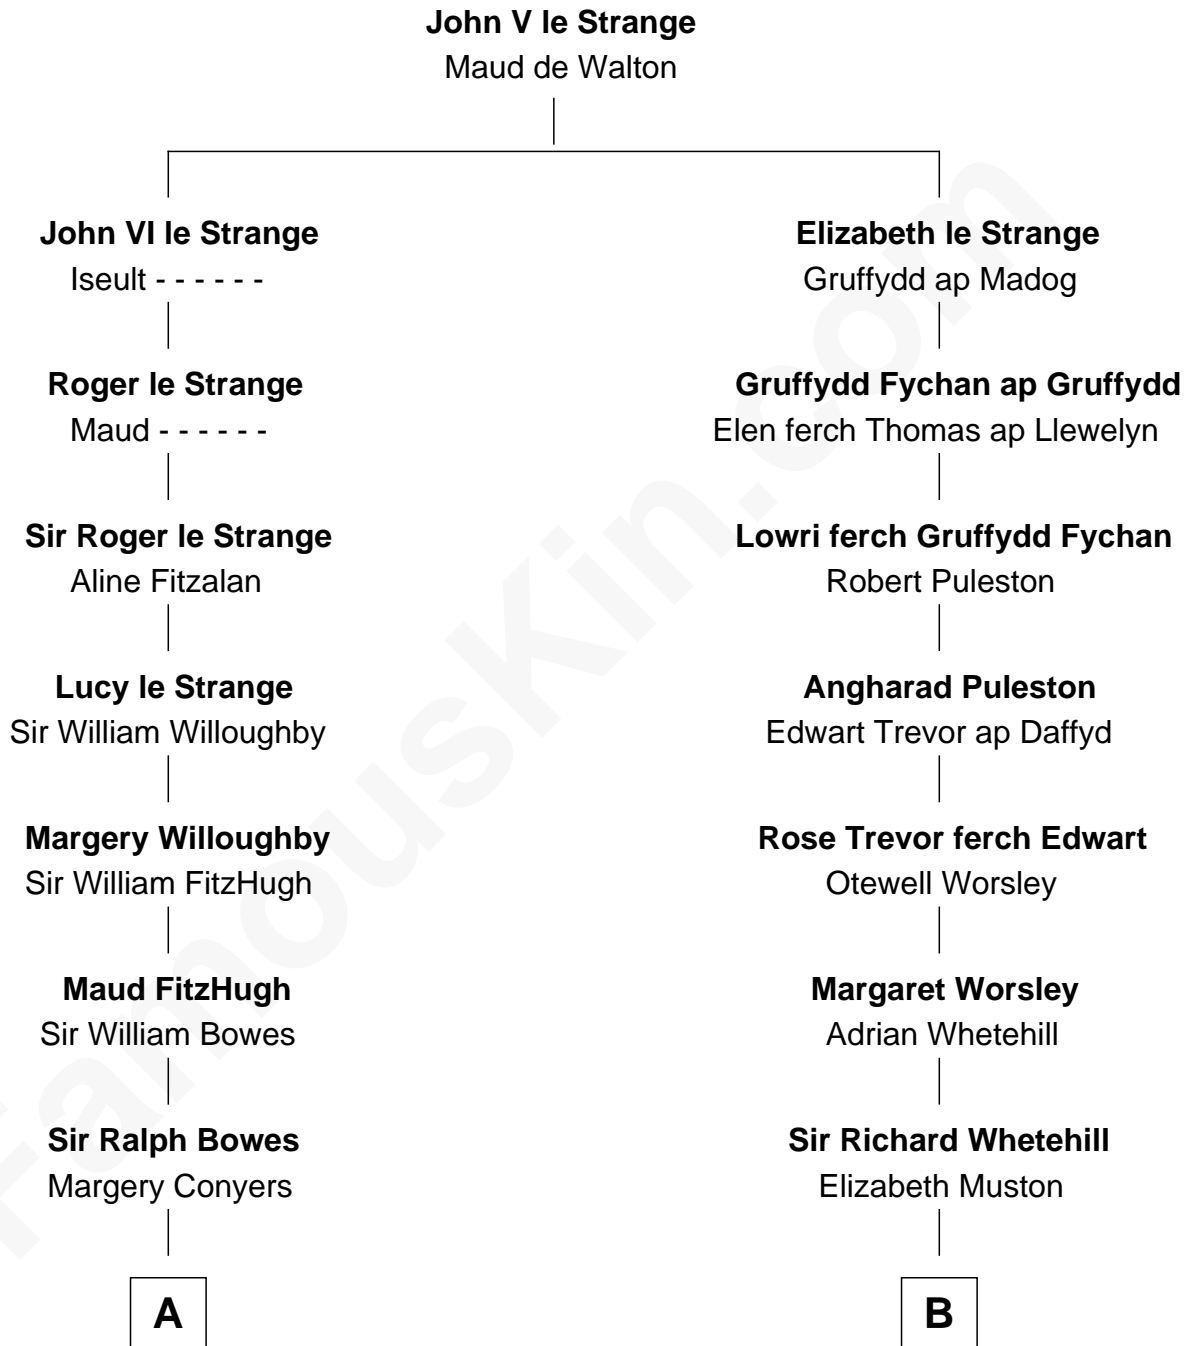

FamousKin.com Relationship Chart of

Queen Elizabeth II

Queen of the United Kingdom

16th cousin 3 times removed of

Eliphalet Remington

Founder of Remington Arms Company

C

Claude George Bowes-Lyon
Cecilia Nina Cavendish-Bentinck

Elizabeth Bowes-Lyon
George VI, King of the United Kingdom

Queen Elizabeth II
Queen of the United Kingdom

FamousKin.com

Elizabeth II photo by [Eric Draper](#)