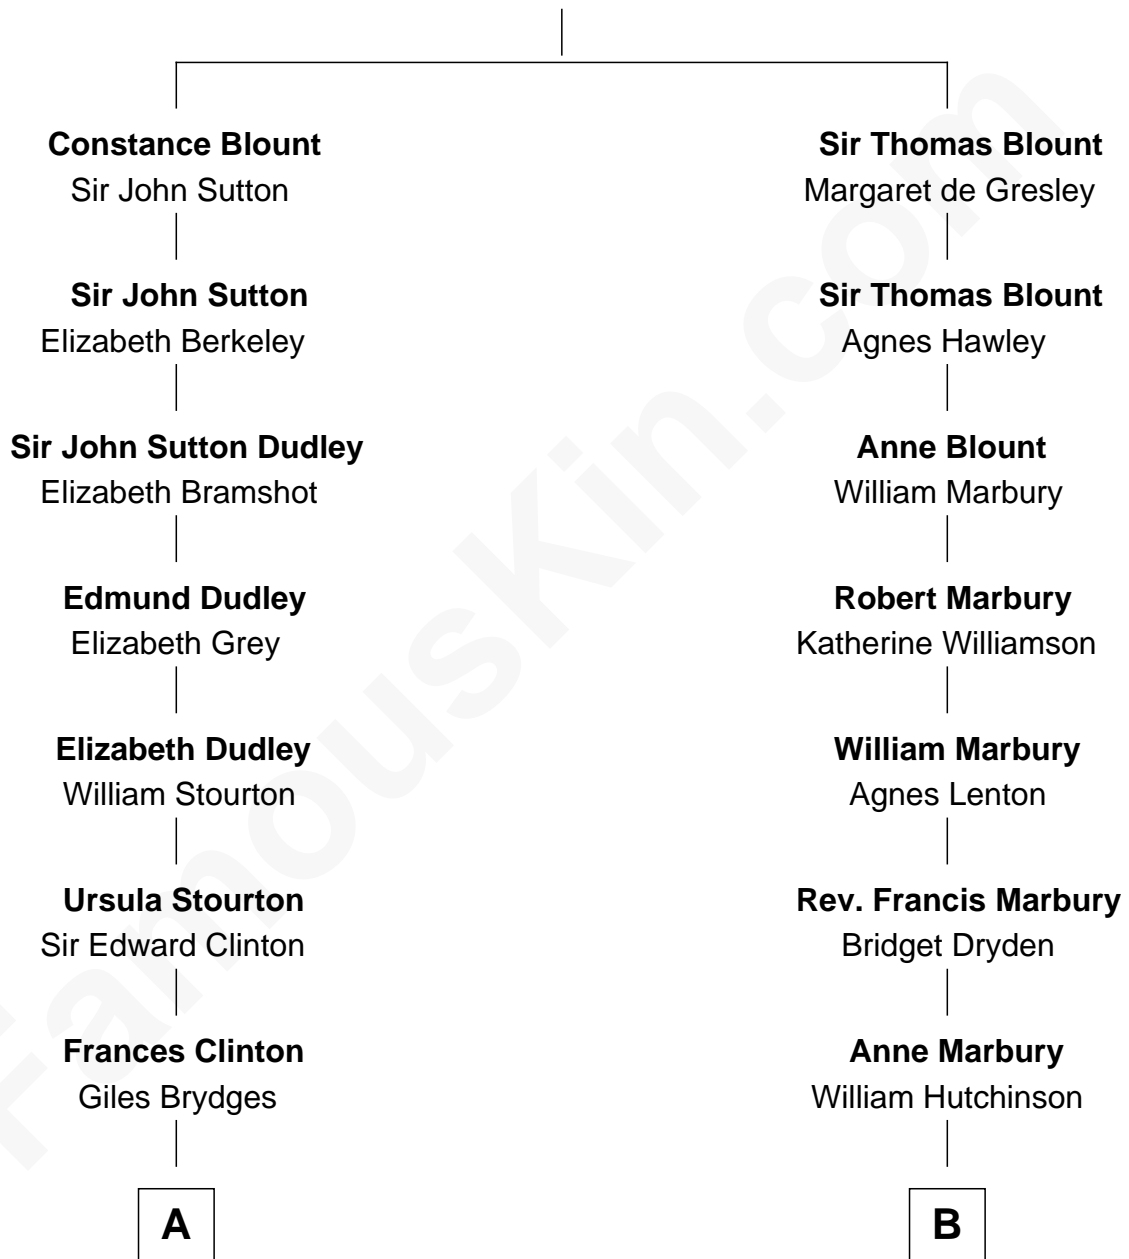

FamousKin.com

Relationship Chart of

Queen Elizabeth II

Queen of the United Kingdom

13th cousin 5 times removed of

Lucretia (Rudolph) Garfield

First Lady of President James Garfield

Sir Walter Blount

Sancha de Ayala

A

Catherine Brydges

Francis Russell

Sir William Russell

Anne Carr

William Russell

Rachel Wriothesley