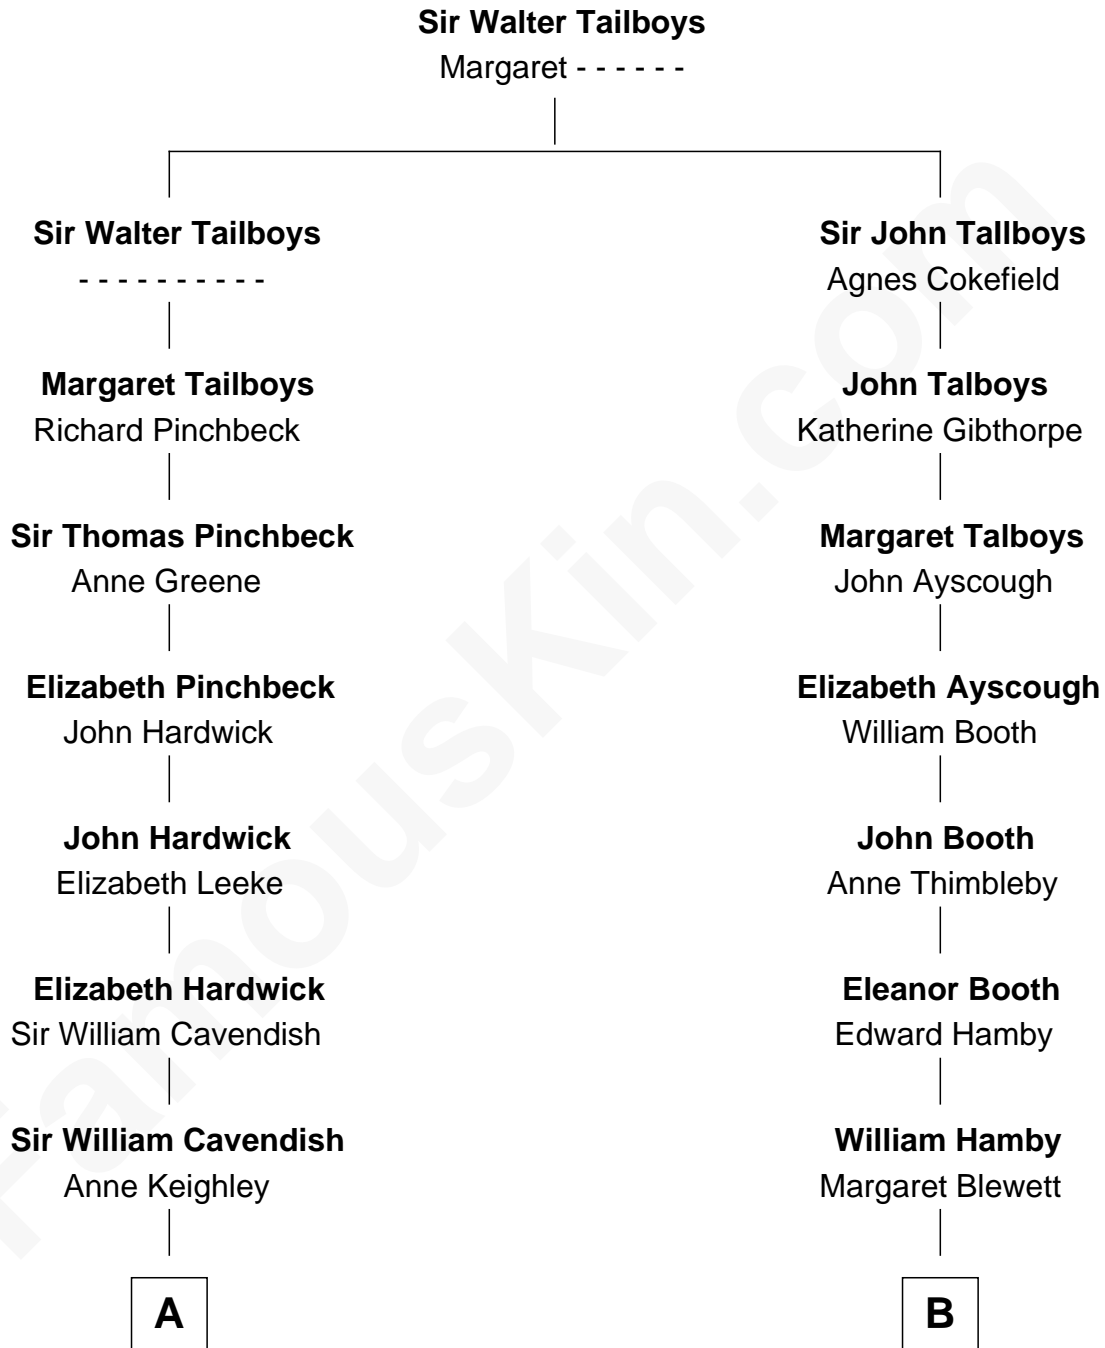

FamousKin.com

Relationship Chart of

Queen Elizabeth II

Queen of the United Kingdom

15th cousin 3 times removed of

Lucretia (Rudolph) Garfield

First Lady of President James Garfield

A