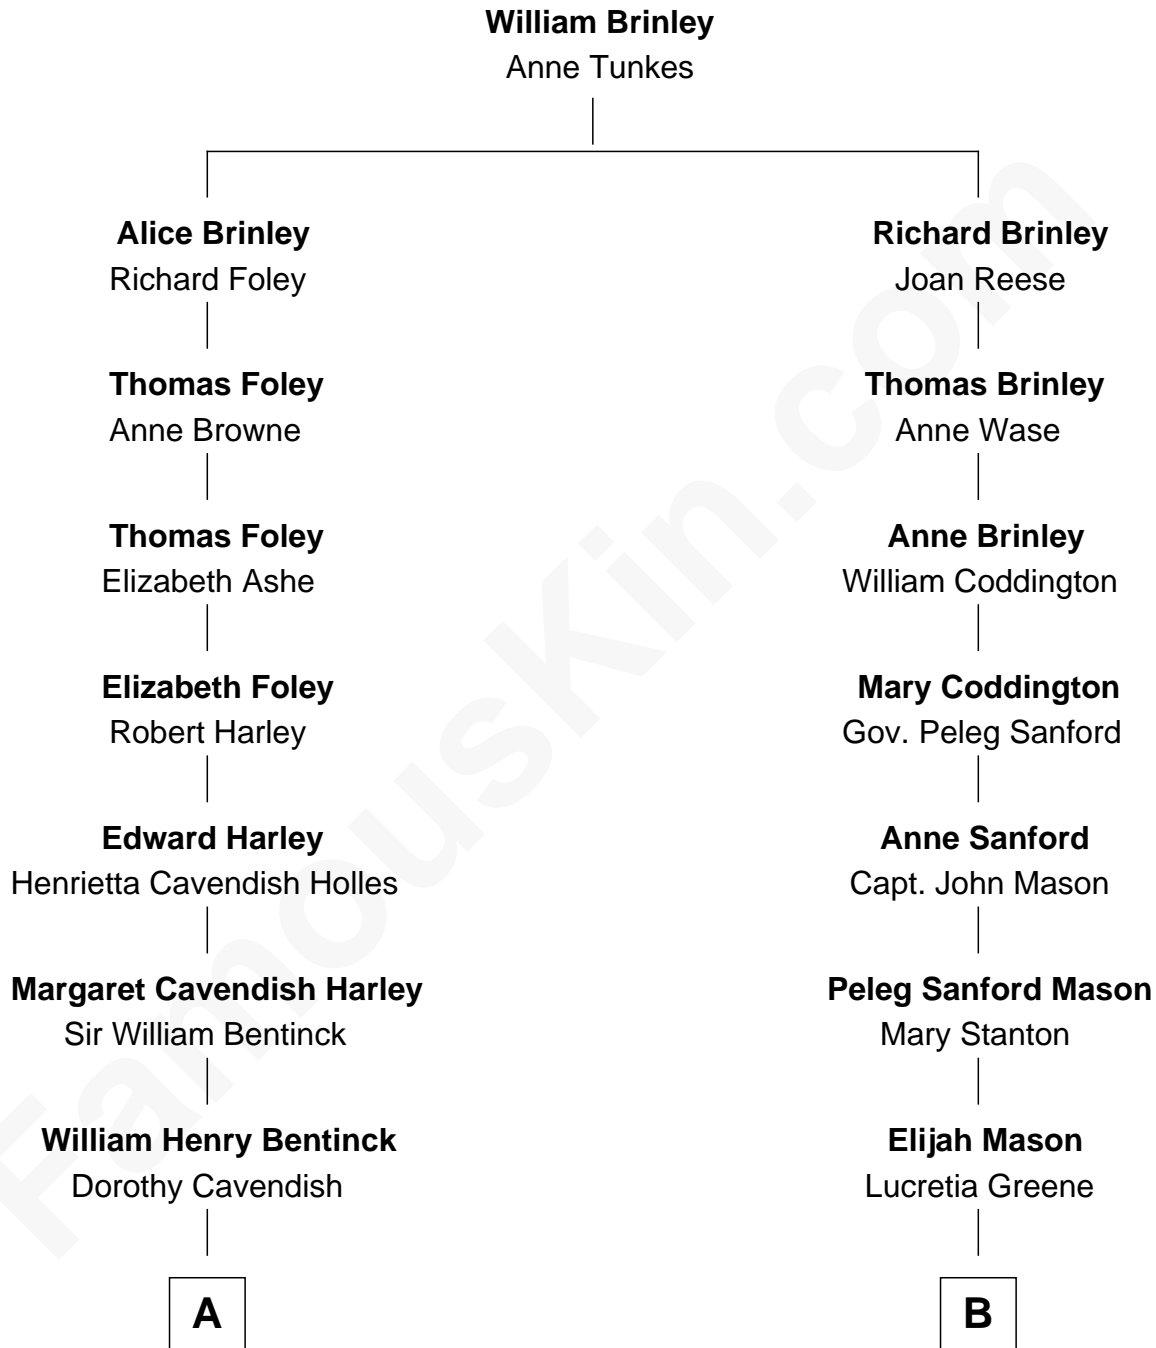

## Relationship Chart of

### Queen Elizabeth II

*Queen of the United Kingdom*

8th cousin 3 times removed of

### Lucretia (Rudolph) Garfield

*First Lady of President James Garfield*

**A**

**B**

**Charles Augustus Cavendish-Bentinck**

Anne Wellesley

**Arabella Greene Mason**

Zebulon Rudolph