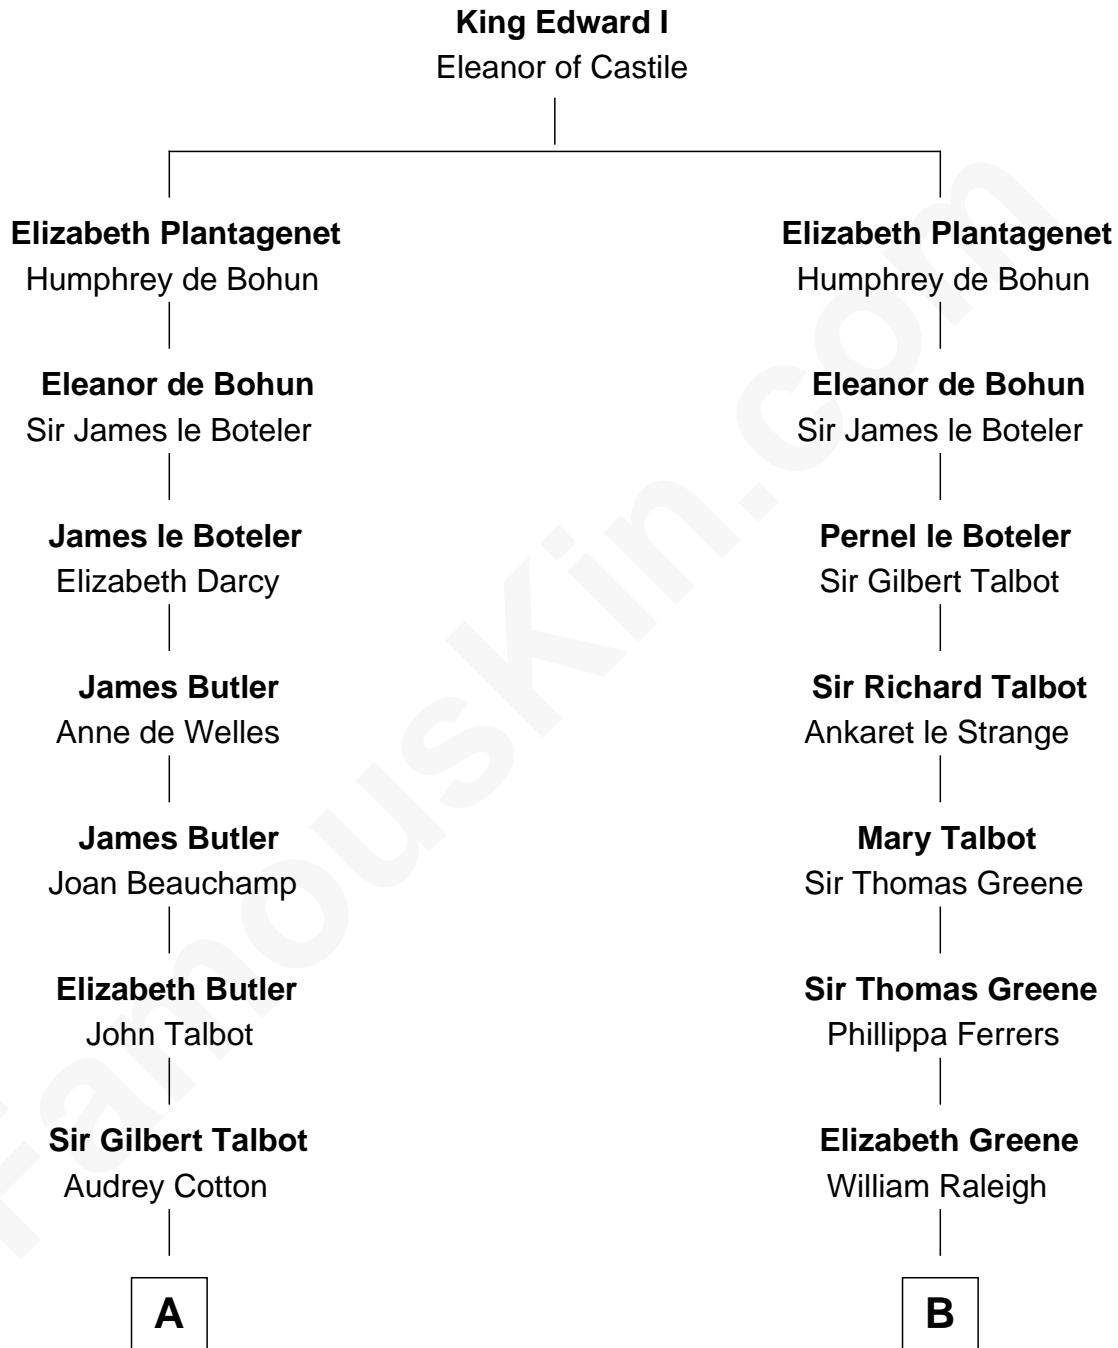

FamousKin.com

Relationship Chart of

Queen Elizabeth II

Queen of the United Kingdom

19th cousin 1 time removed of

Lucretia (Rudolph) Garfield

First Lady of President James Garfield

C

Claude Bowes-Lyon
Frances Dora Smith

Claude George Bowes-Lyon
Cecilia Nina Cavendish-Bentinck

Elizabeth Bowes-Lyon
George VI, King of the United Kingdom

Queen Elizabeth II
Queen of the United Kingdom

D

Elijah Mason
Lucretia Greene

Arabella Greene Mason
Zebulon Rudolph

Lucretia (Rudolph) Garfield
First Lady of James Garfield